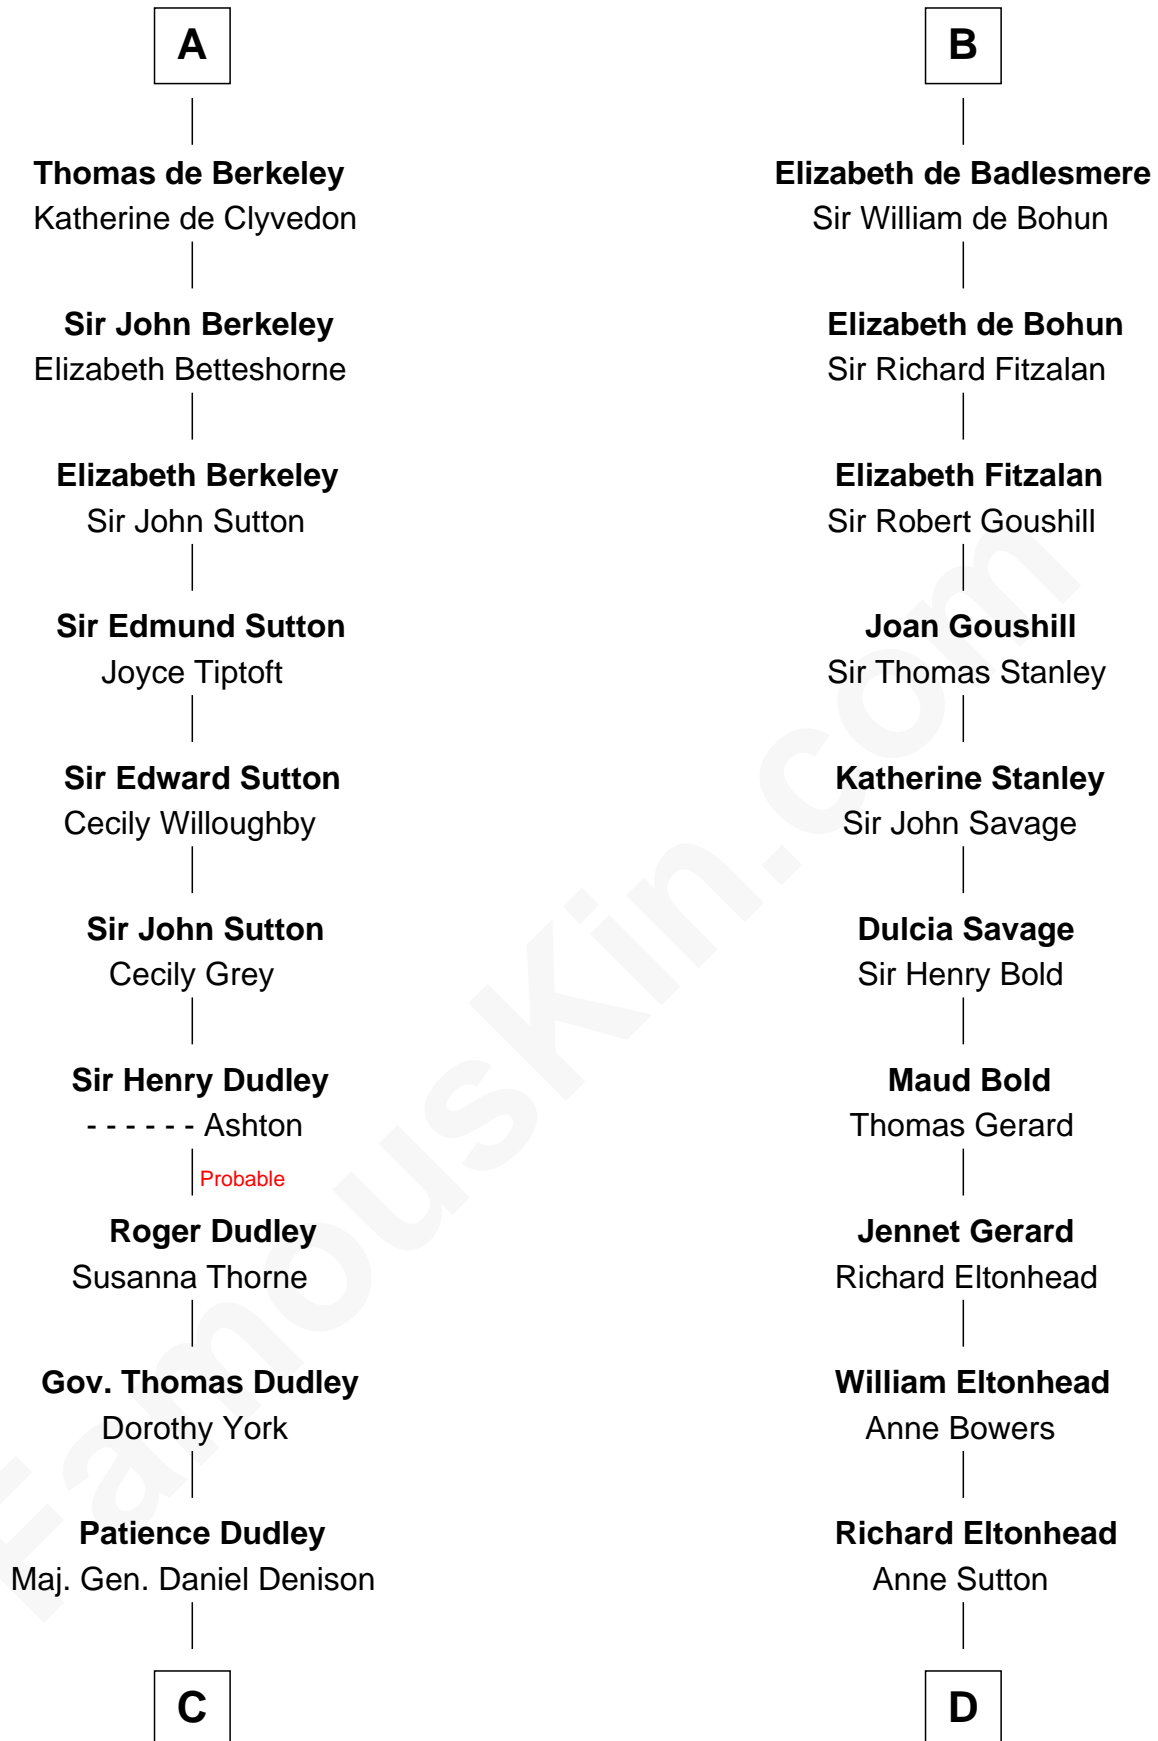

# FamousKin.com Relationship Chart of

**Nicholas Gilman**

*Signer of the U.S. Constitution*

21st cousin of

**James Madison**

*4th U.S. President*

Ralph de Gael

**C**

**Elizabeth Denison**

Rev. John Rogers

**Rev. Nathaniel Rogers**

Sarah Purkiss

**Elizabeth Rogers**

Rev. John Taylor

**Ann Taylor**

Nicholas Gilman

Rebecca Catlett

**Eleanor Rose Conway**

James Madison

**James Madison**

*4th U.S. President*