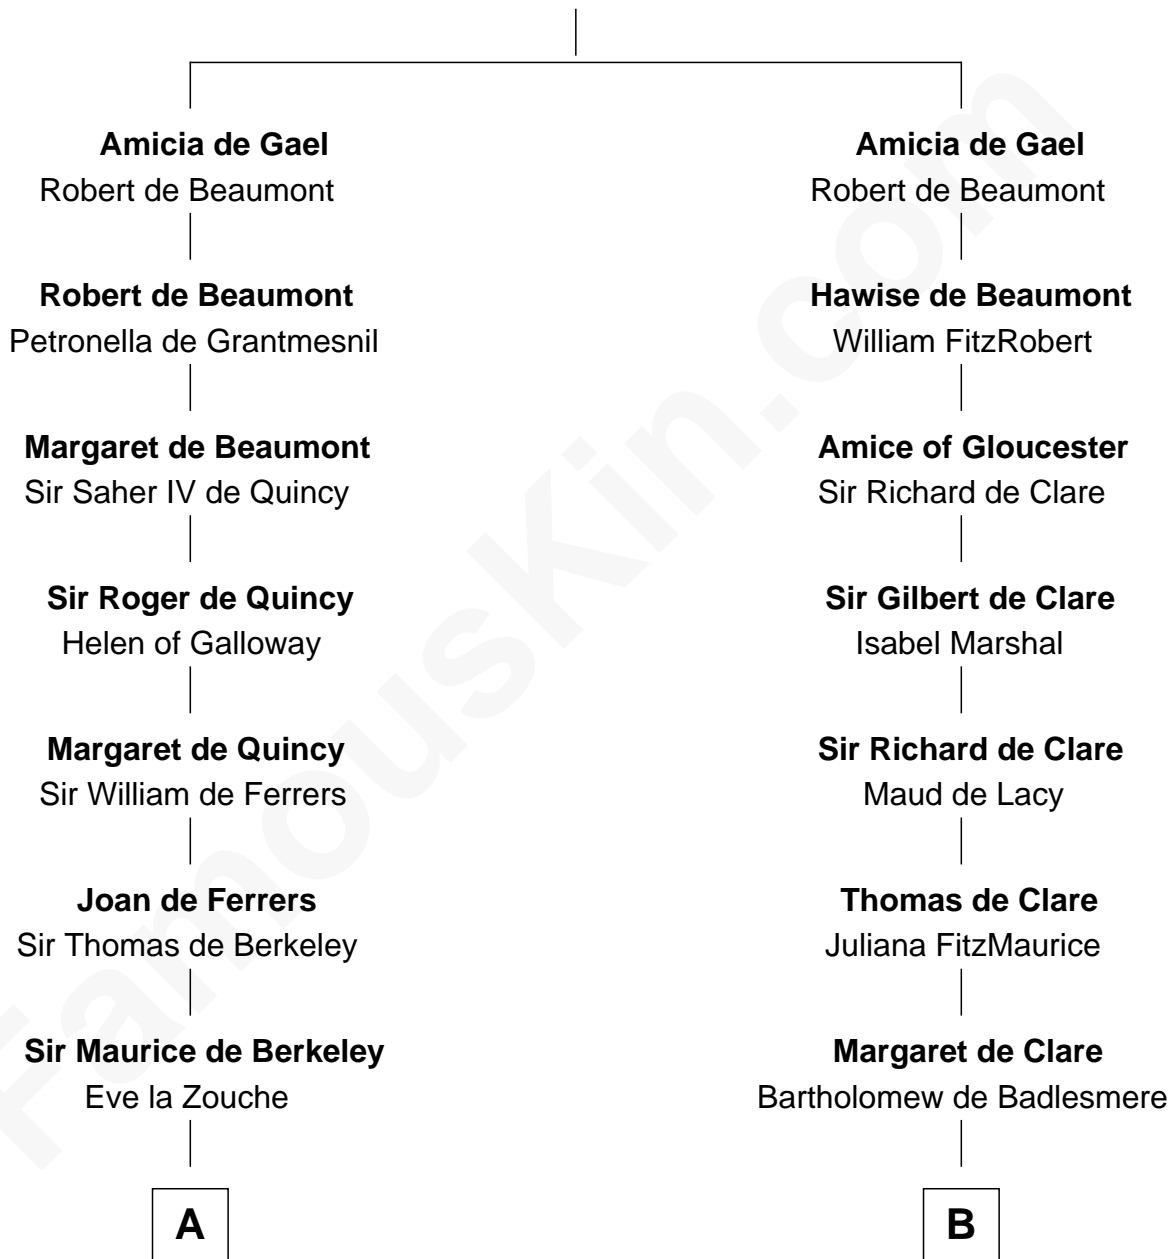

# FamousKin.com Relationship Chart of

**Nicholas Gilman**

*Signer of the U.S. Constitution*

21st cousin of

**James Madison**

*4th U.S. President*

Ralph de Gael

**C**

**Elizabeth Denison**

Rev. John Rogers

**Rev. Nathaniel Rogers**

Sarah Purkiss

**Elizabeth Rogers**

Rev. John Taylor

**Ann Taylor**

Nicholas Gilman

**Nicholas Gilman**

*Signer of the U.S. Constitution*

**D**

**Martha Eltonhead**

Edwin Conway

**Edwin Conway**

Elizabeth Thornton

**Francis Conway**

Rebecca Catlett

**Eleanor Rose Conway**

James Madison

**James Madison**

*4th U.S. President*