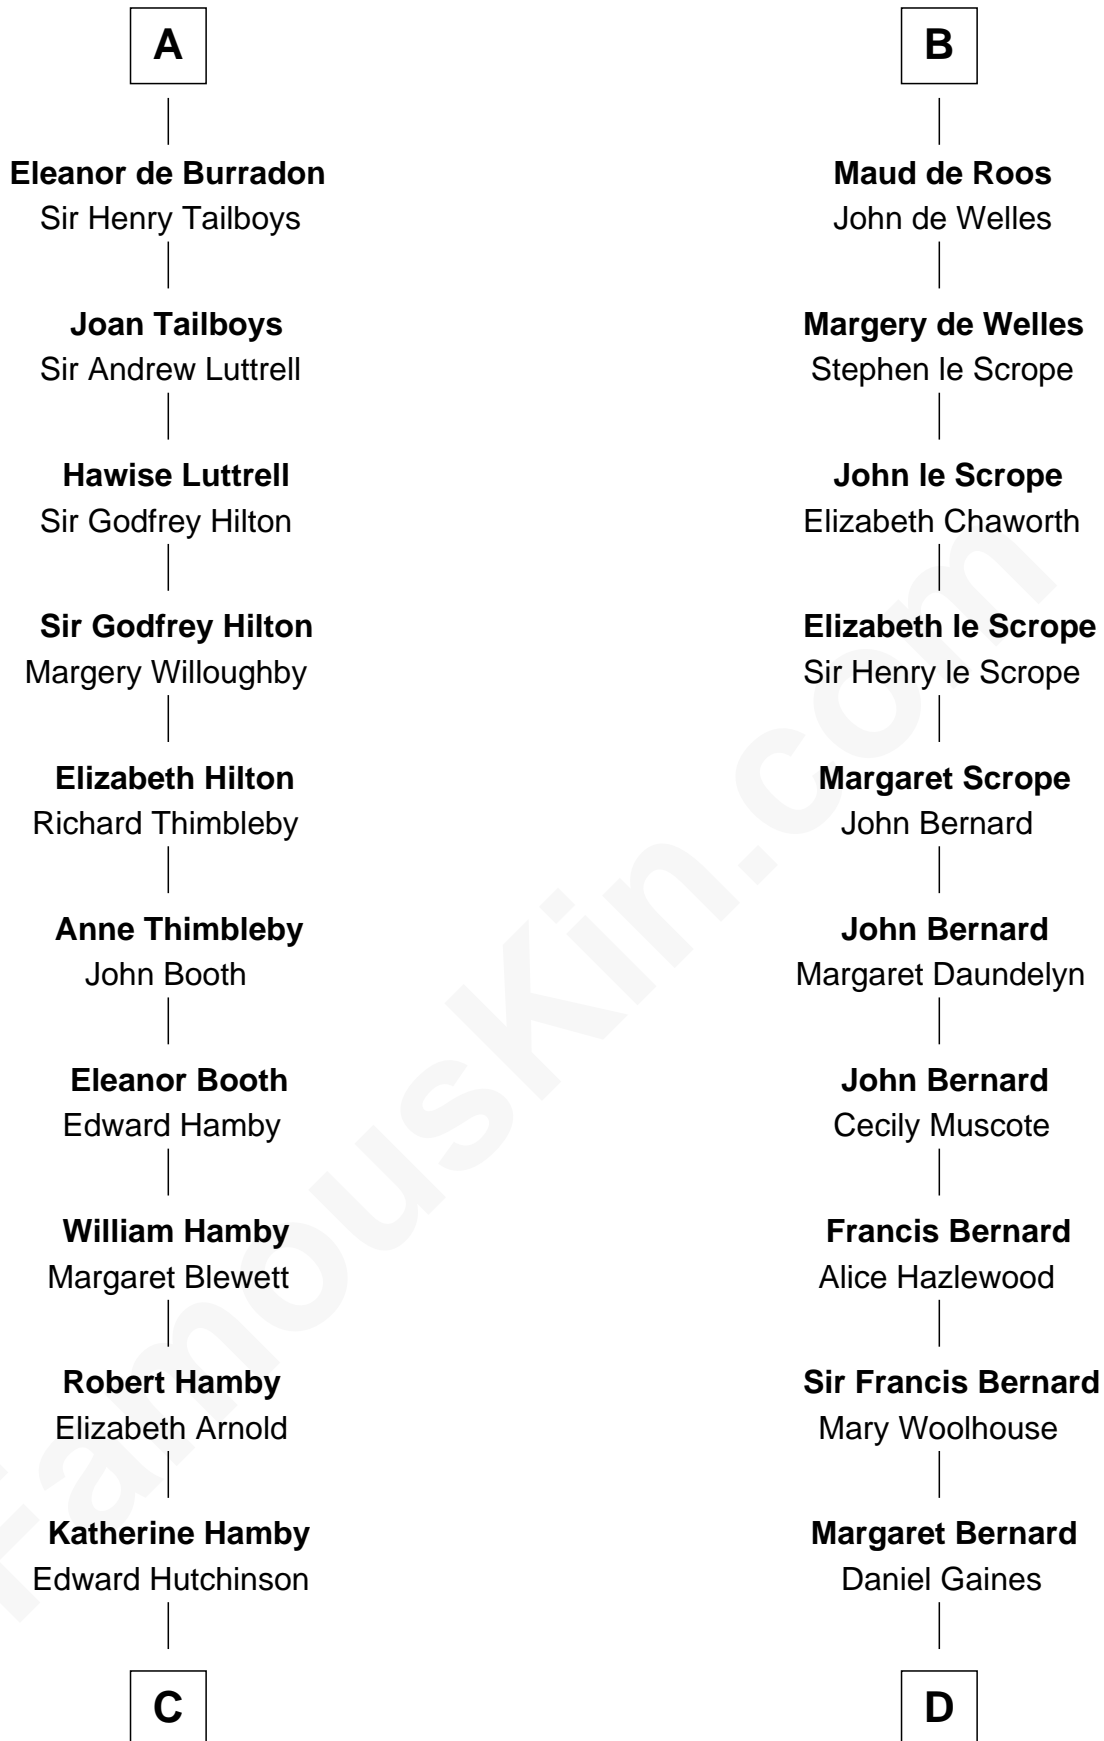

FamousKin.com Relationship Chart of

Nicholas Gilman

Signer of the U.S. Constitution

20th cousin 1 time removed of

James Madison

4th U.S. President

William of Boulogne

C

Elizabeth Hutchinson

Edward Winslow

Anna Winslow

John Taylor

Rev. John Taylor

Elizabeth Rogers

Ann Taylor

Nicholas Gilman