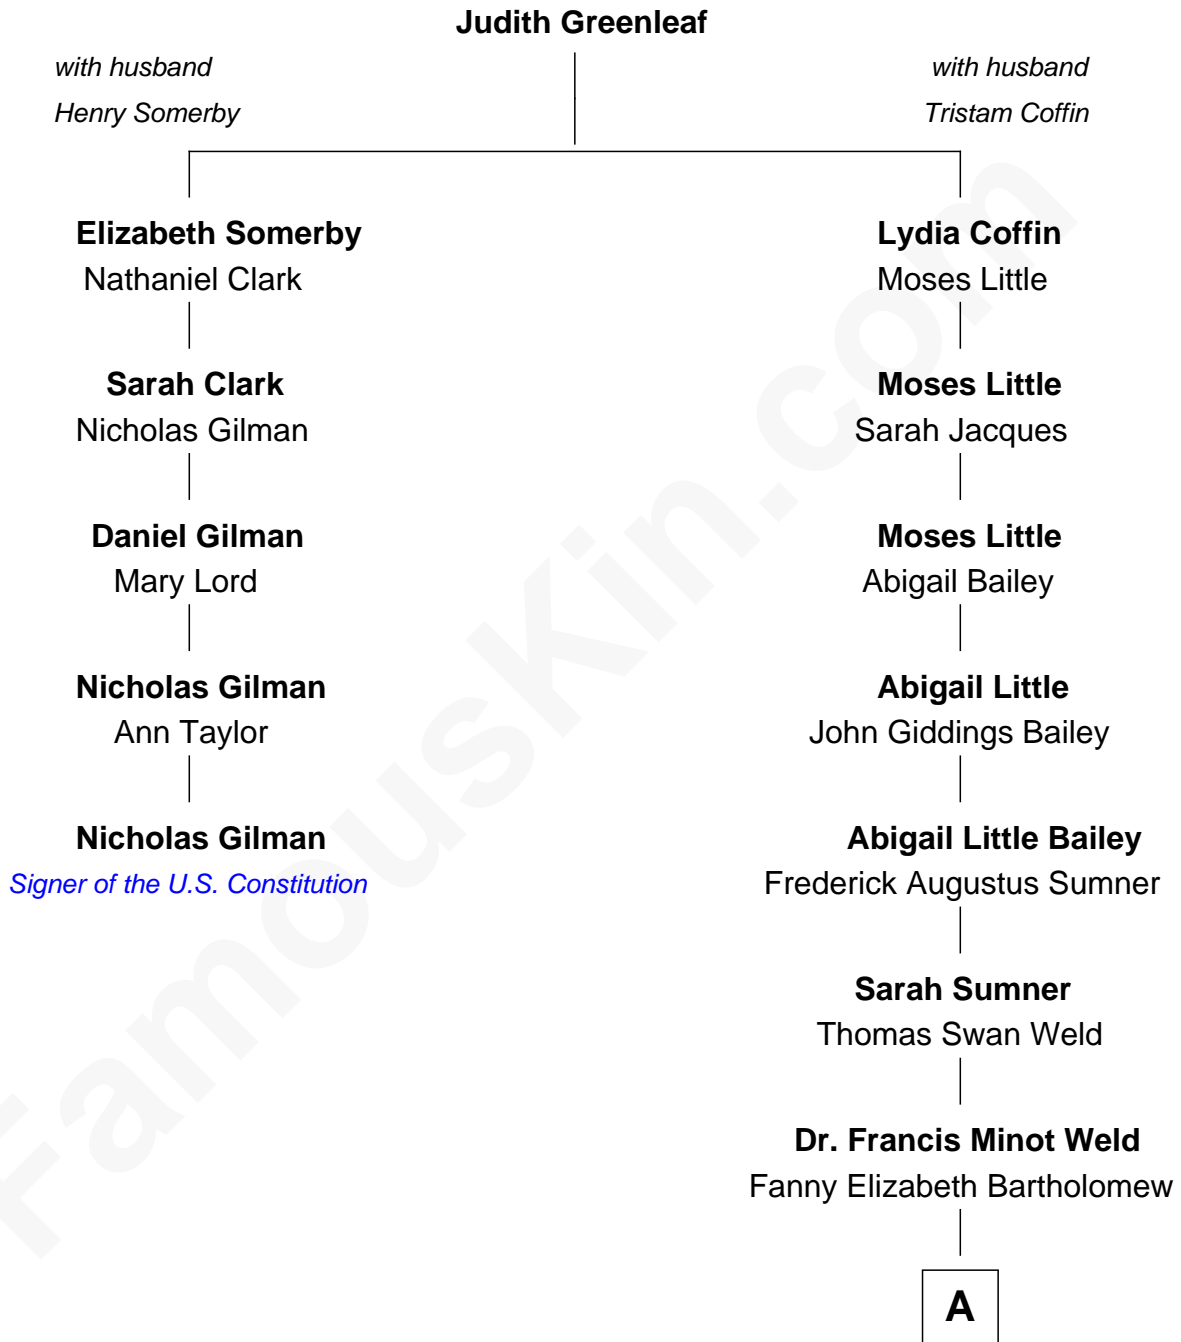

FamousKin.com

Relationship Chart of

Nicholas Gilman

Signer of the U.S. Constitution

4th cousin 5 times removed of

Bill Weld

68th Governor of Massachusetts

A

Francis Minot Weld
Margaret Low White

David Weld
Mary Blake Nichols

Bill Weld

68th Governor of Massachusetts

FamousKin.com