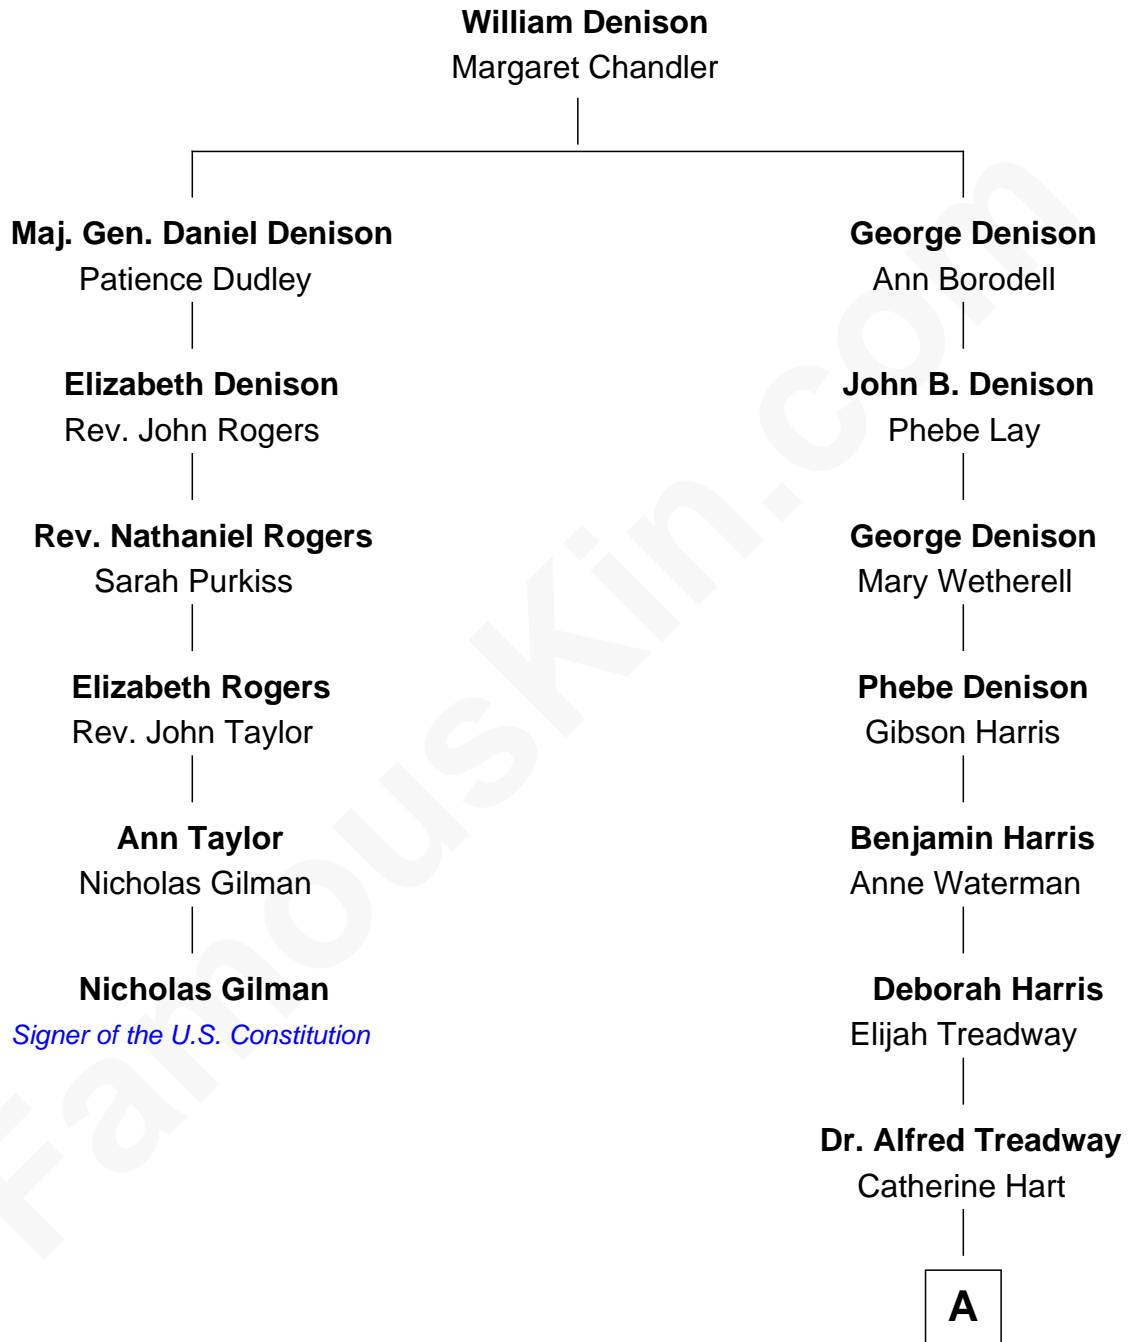

## Relationship Chart of

### Nicholas Gilman

*Signer of the U.S. Constitution*

5th cousin 6 times removed of

**Bill Weld**

*68th Governor of Massachusetts*

**A**

Elizabeth Hart Treadway

Alexander Moss White