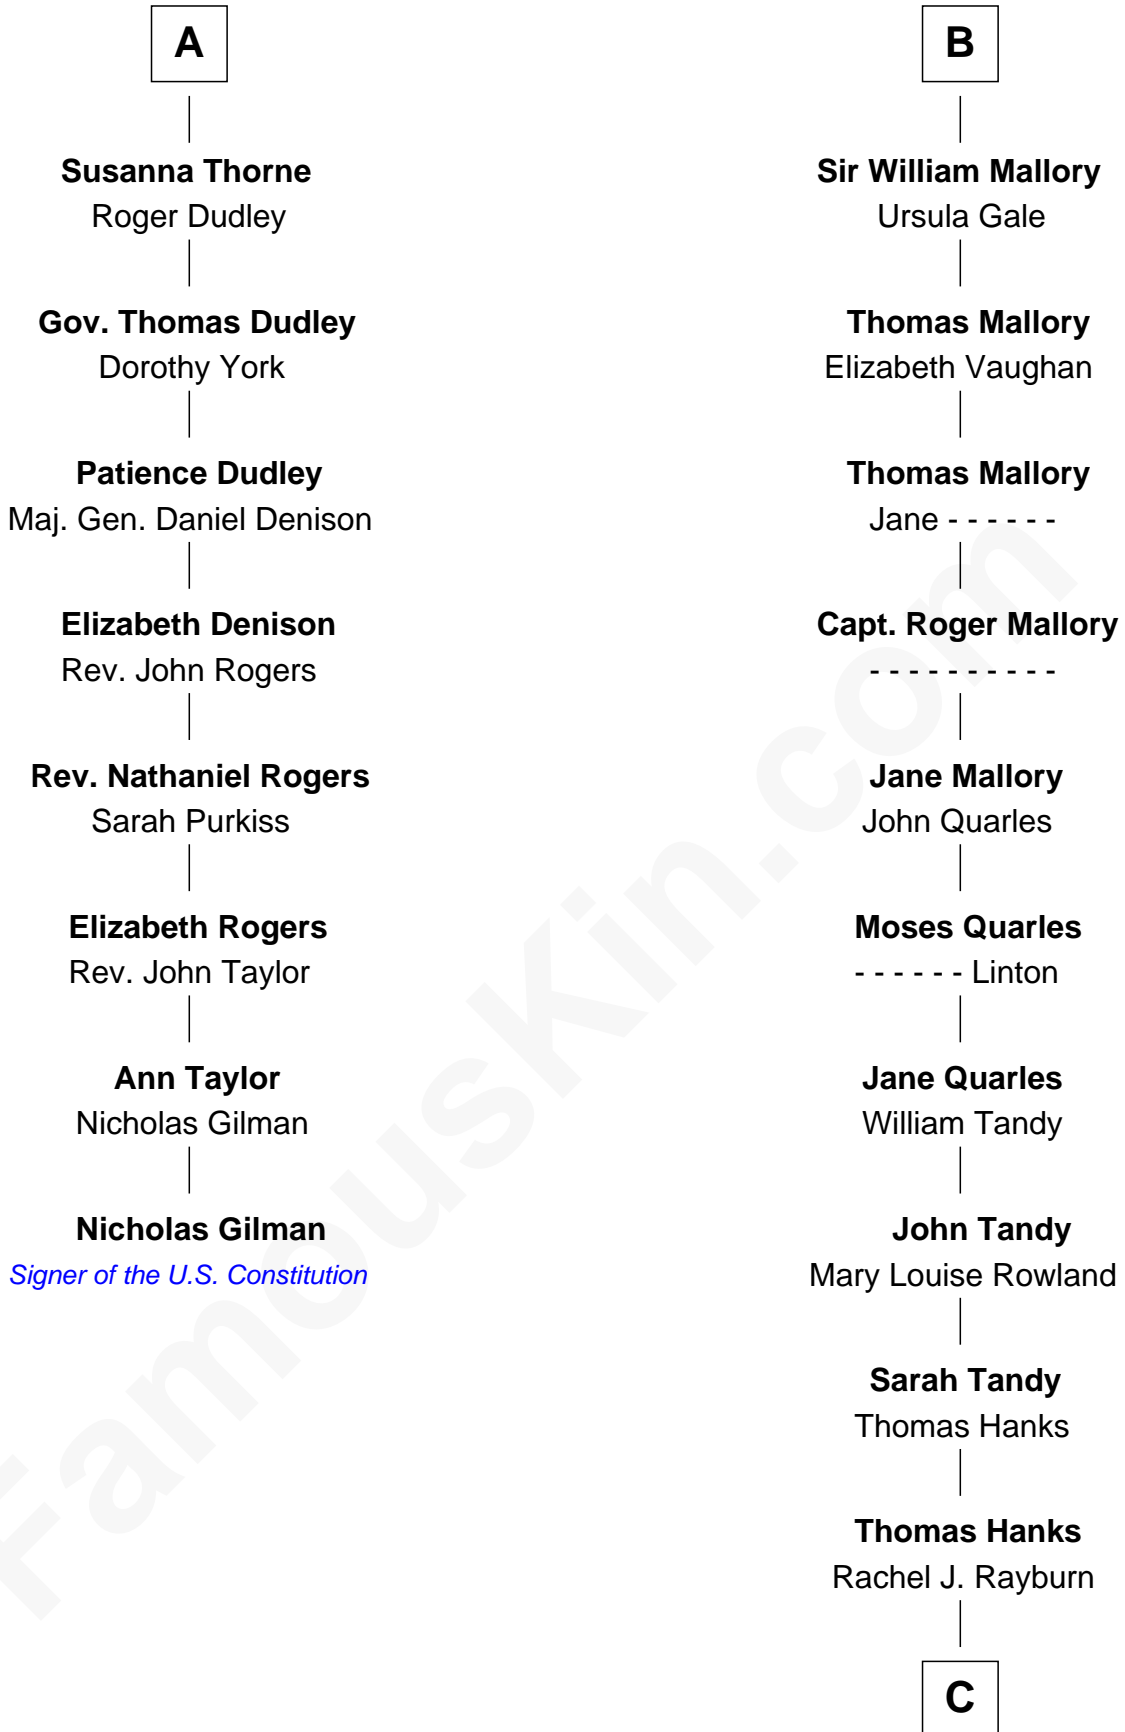

FamousKin.com

Relationship Chart of

Nicholas Gilman

Signer of the U.S. Constitution

14th cousin 6 times removed of

Tom Hanks

Movie Actor

Sir John Grey

Avice Marmion

C

Daniel Boone Hanks
Mary Catherine Mefford

Ernest Buel Hanks
Gladys Hilda Ball

Amos Mefford Hanks
Janet Marylyn Frager

Tom Hanks
Movie Actor

FamousKin.com