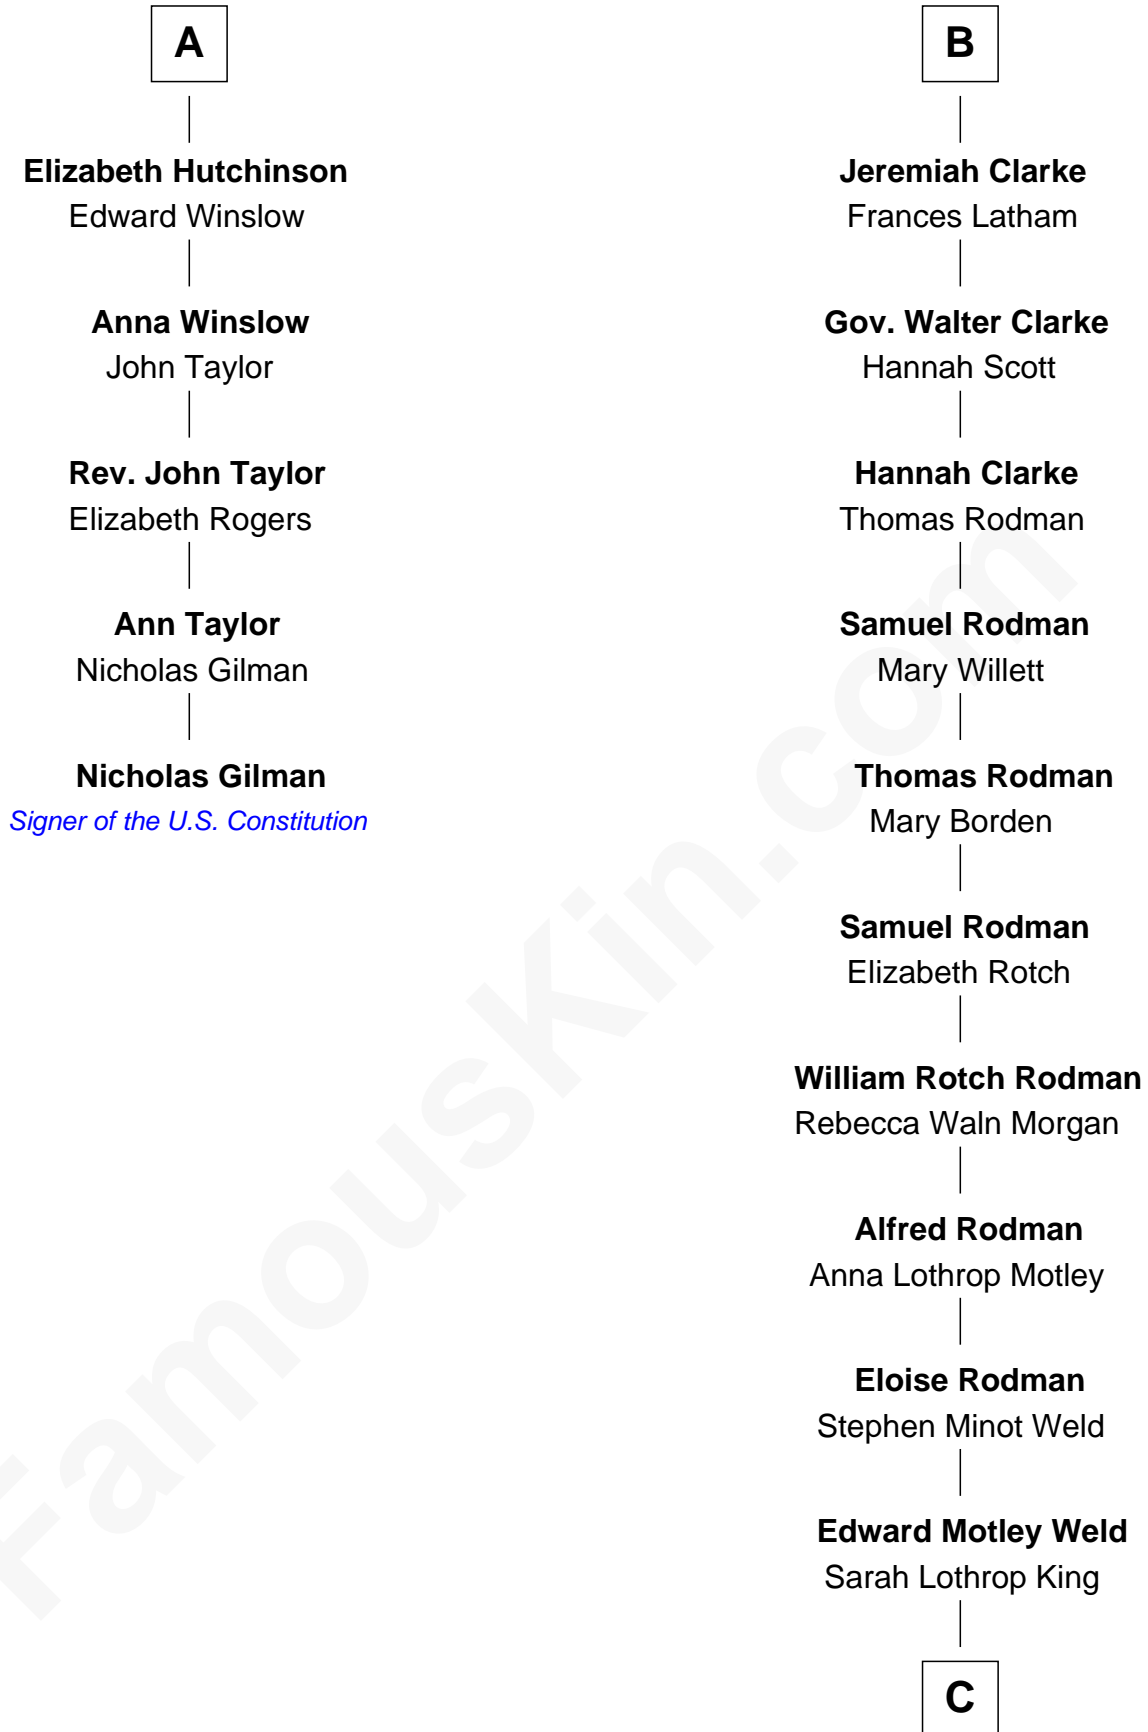

FamousKin.com

Relationship Chart of

Nicholas Gilman

Signer of the U.S. Constitution

11th cousin 7 times removed of

Tuesday Weld

TV and Movie Actress

Sir Hugh Willoughby

Margaret Freville

C

Lothrop Motley Weld

Yosene Balfour Ker

Tuesday Weld

TV and Movie Actress

FamousKin.com