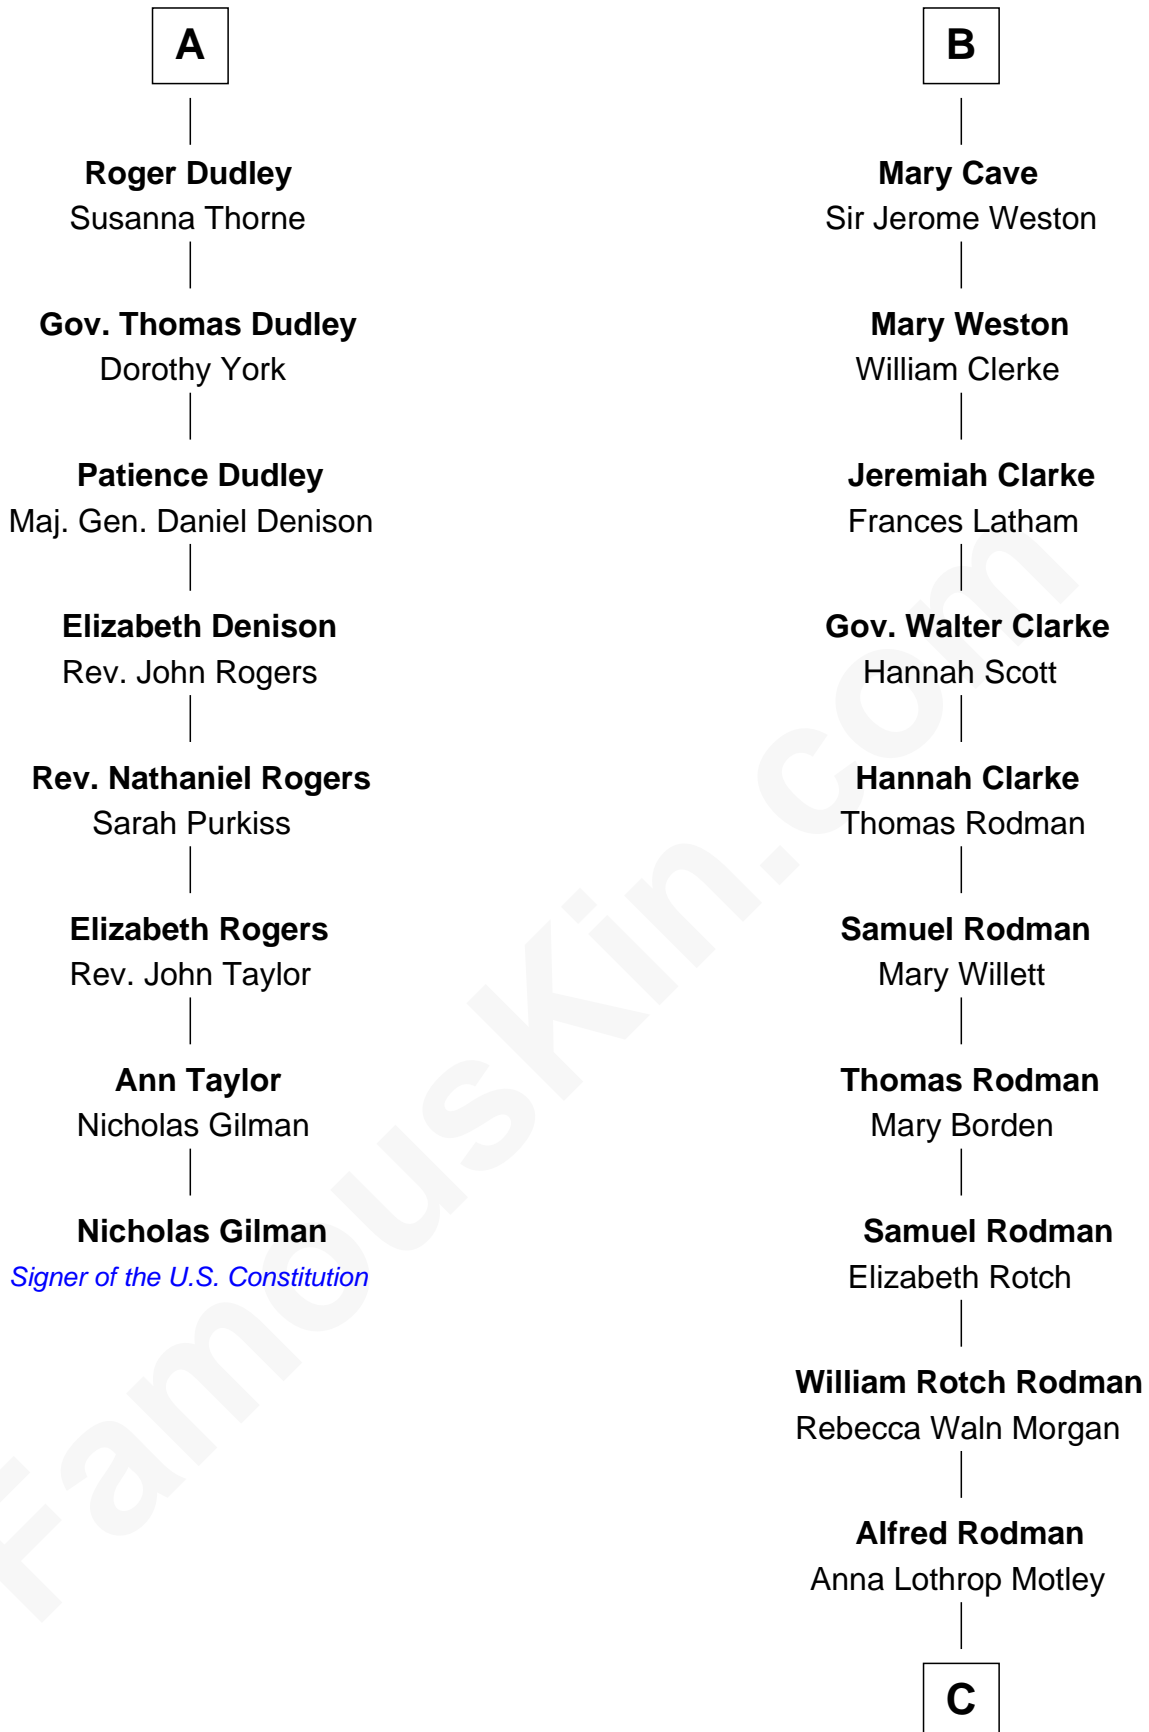

FamousKin.com

Relationship Chart of

Nicholas Gilman

Signer of the U.S. Constitution

14th cousin 6 times removed of

Tuesday Weld

TV and Movie Actress

Sir Reynold de Grey

Eleanor le Strange

Sir Reynold Grey

Margaret de Ros

Margaret Grey

Sir William Bonville

William Bonville

Elizabeth Harington

William Bonville

Constance Vere

Elizabeth Boteler

Thomas Lovett

Thomas Lovett

Anne Danvers

Elizabeth Lovett

Anthony Cave

B

C

Eloise Rodman
Stephen Minot Weld

Edward Motley Weld
Sarah Lothrop King

Lothrop Motley Weld
Yosene Balfour Ker

Tuesday Weld
TV and Movie Actress

FamousKin.com