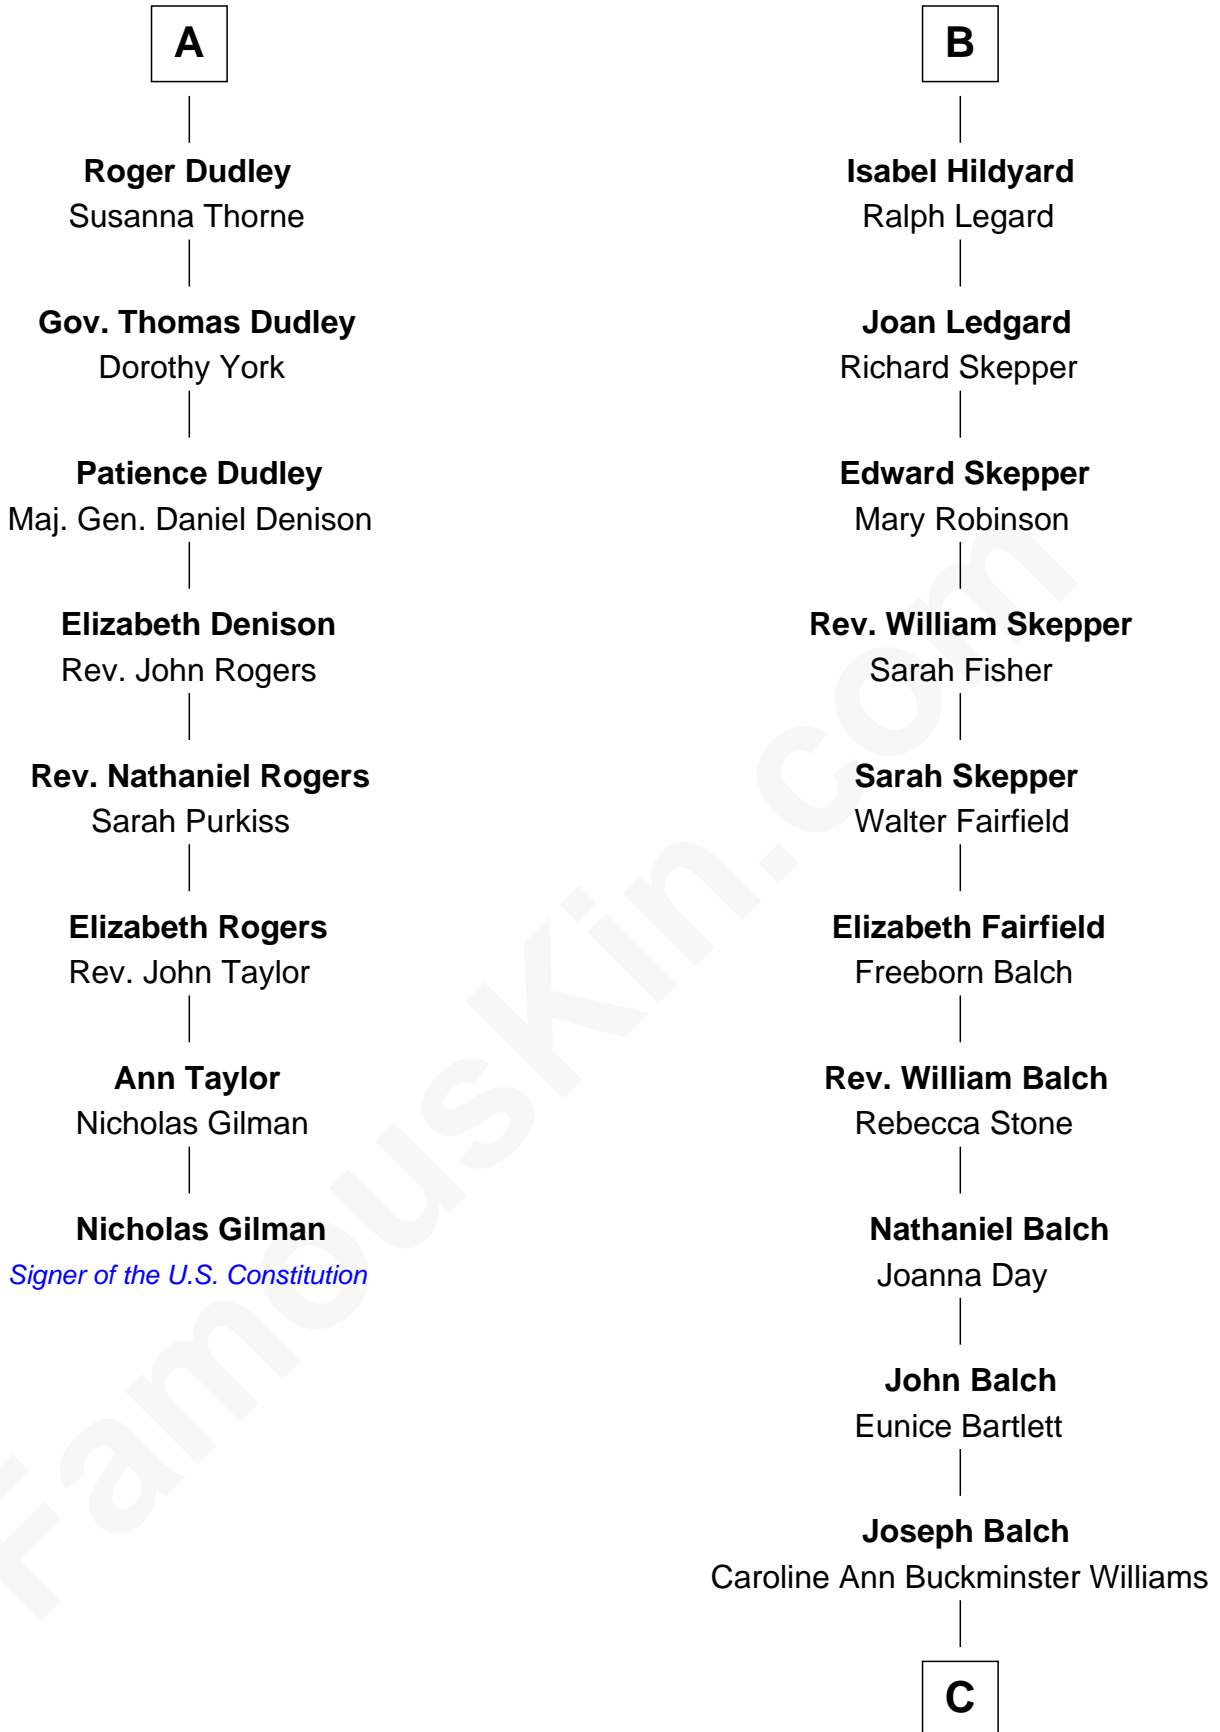

### Nicholas Gilman

*Signer of the U.S. Constitution*

14th cousin 7 times removed of

### Tuesday Weld

*TV and Movie Actress*

**Edward III, King of England**

Philippa of Hainault

**C**

—  
**Sarah Bartlett Balch**

Stephen Minot Weld

—  
**Stephen Minot Weld**

Eloise Rodman

—  
**Edward Motley Weld**

Sarah Lothrop King

—  
**Lothrop Motley Weld**

Yosene Balfour Ker

—  
**Tuesday Weld**

*TV and Movie Actress*

FamousKin.com