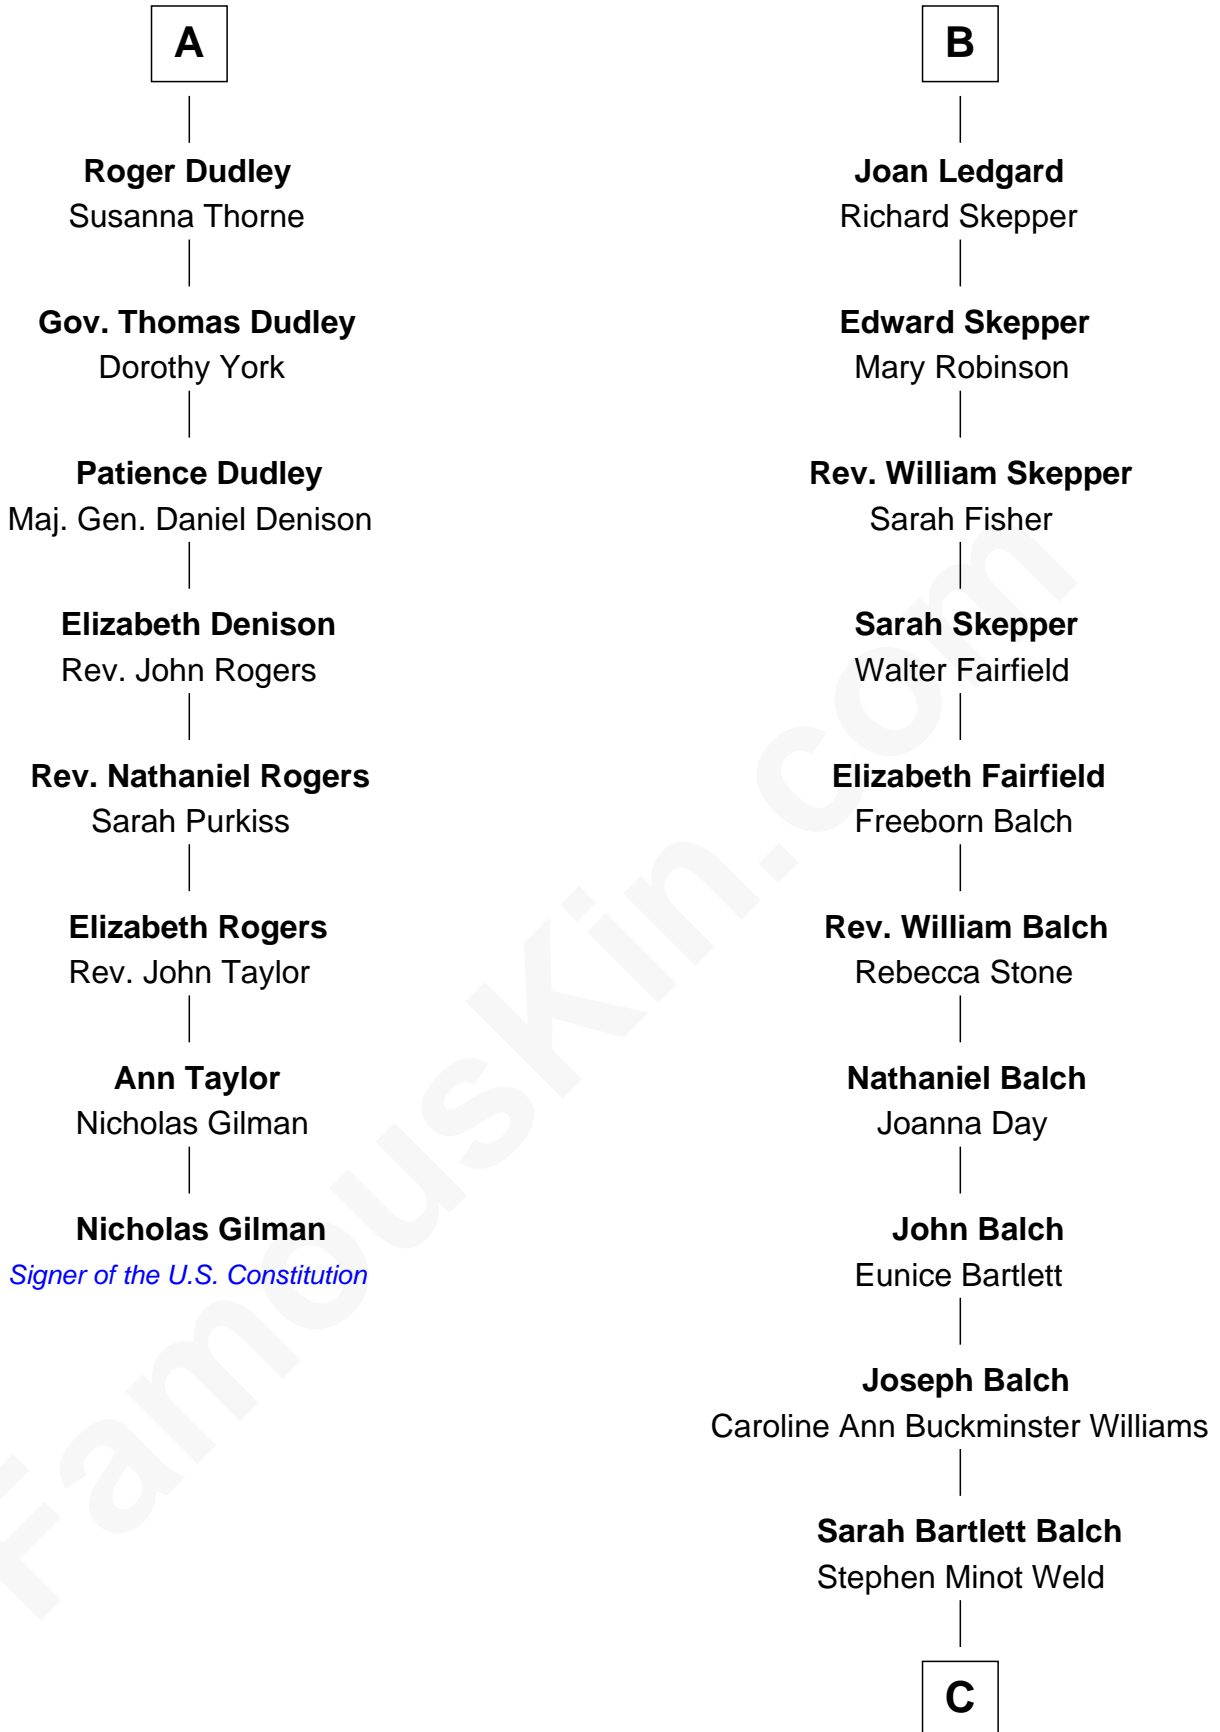

FamousKin.com

Relationship Chart of

Nicholas Gilman

Signer of the U.S. Constitution

14th cousin 6 times removed of

Tuesday Weld

TV and Movie Actress

Sir Ralph de Neville

Alice de Audley

C

Stephen Minot Weld

Eloise Rodman

Edward Motley Weld

Sarah Lothrop King

Lothrop Motley Weld

Yosene Balfour Ker