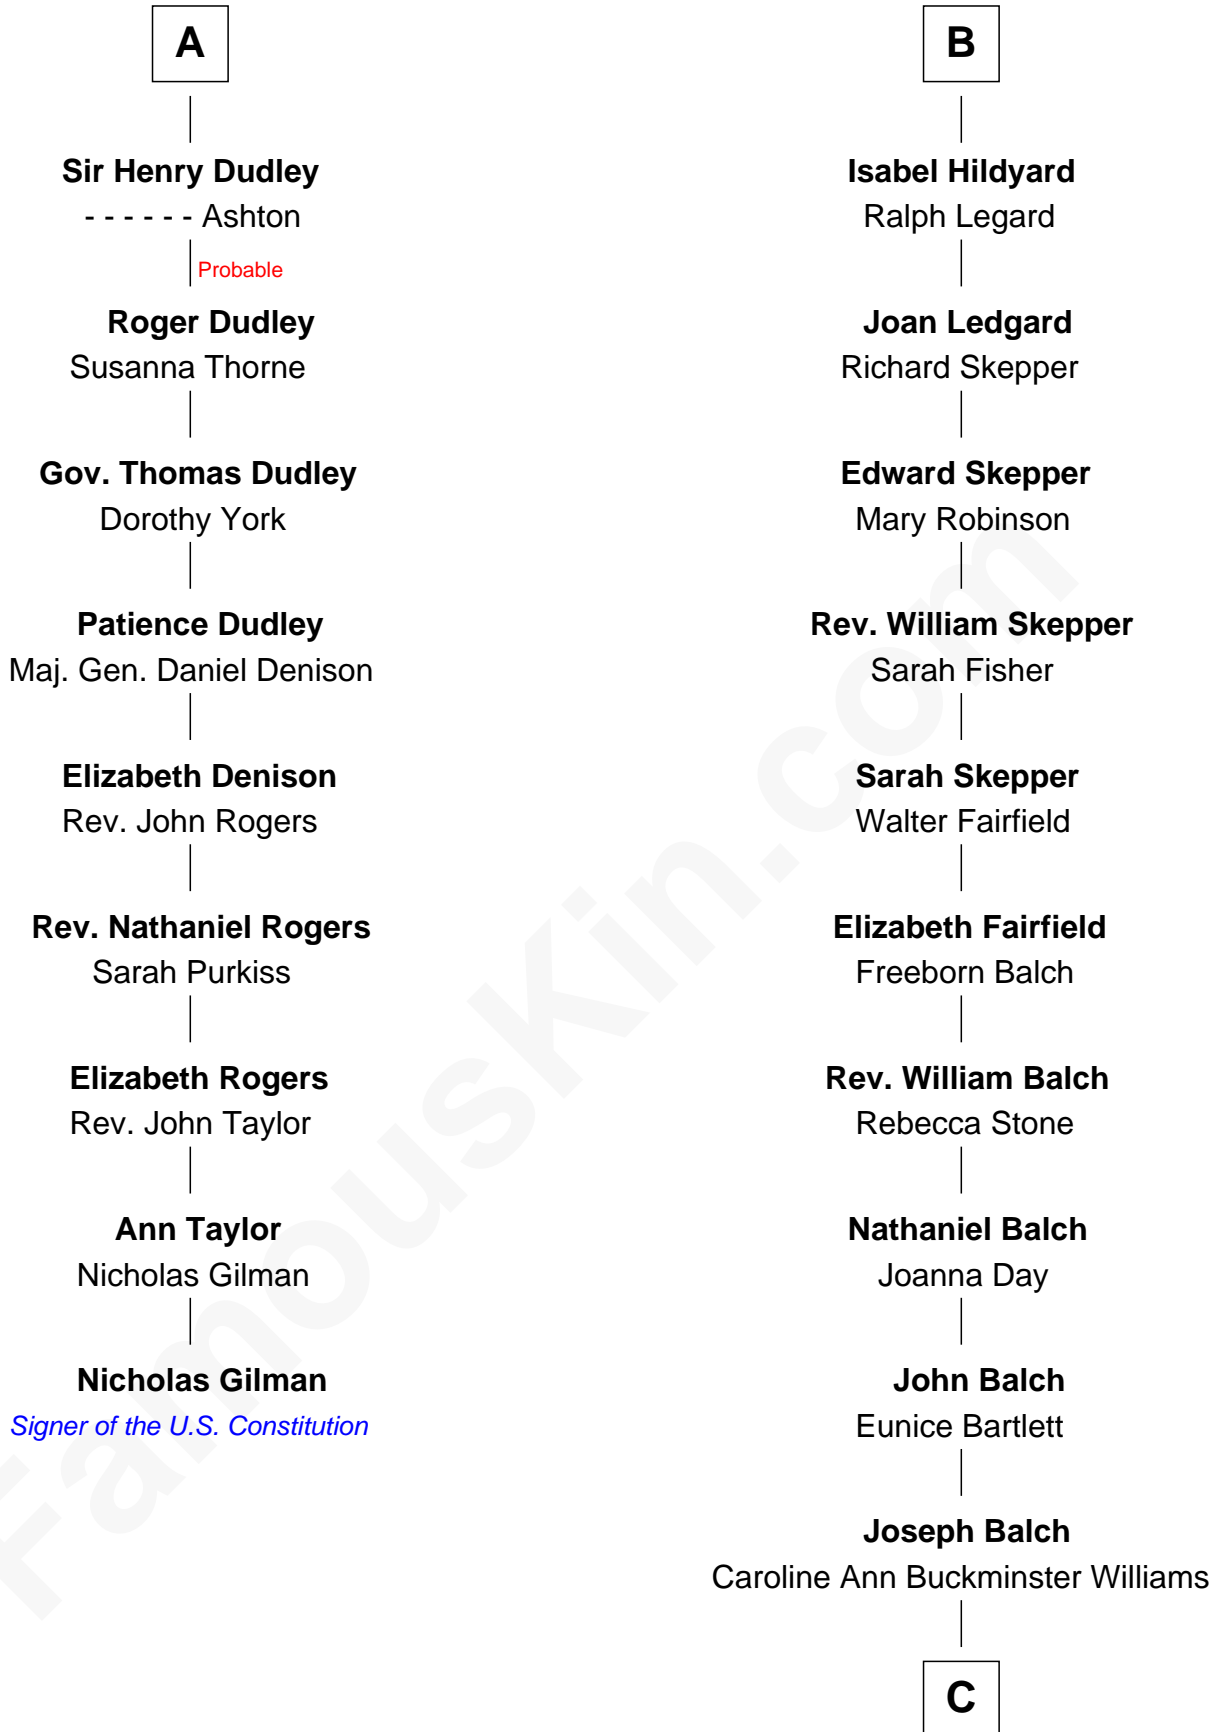

FamousKin.com Relationship Chart of

Nicholas Gilman

Signer of the U.S. Constitution

15th cousin 6 times removed of

Tuesday Weld

TV and Movie Actress

Henry Plantagenet

Maud de Chaworth

Sir Philip Wentworth

Elizabeth Wentworth

Sir Martin de la See

Joan de la See

Sir Piers Hildyard

B

C

—
Sarah Bartlett Balch

Stephen Minot Weld

—
Stephen Minot Weld

Eloise Rodman

—
Edward Motley Weld

Sarah Lothrop King

—
Lothrop Motley Weld

Yosene Balfour Ker

—
Tuesday Weld