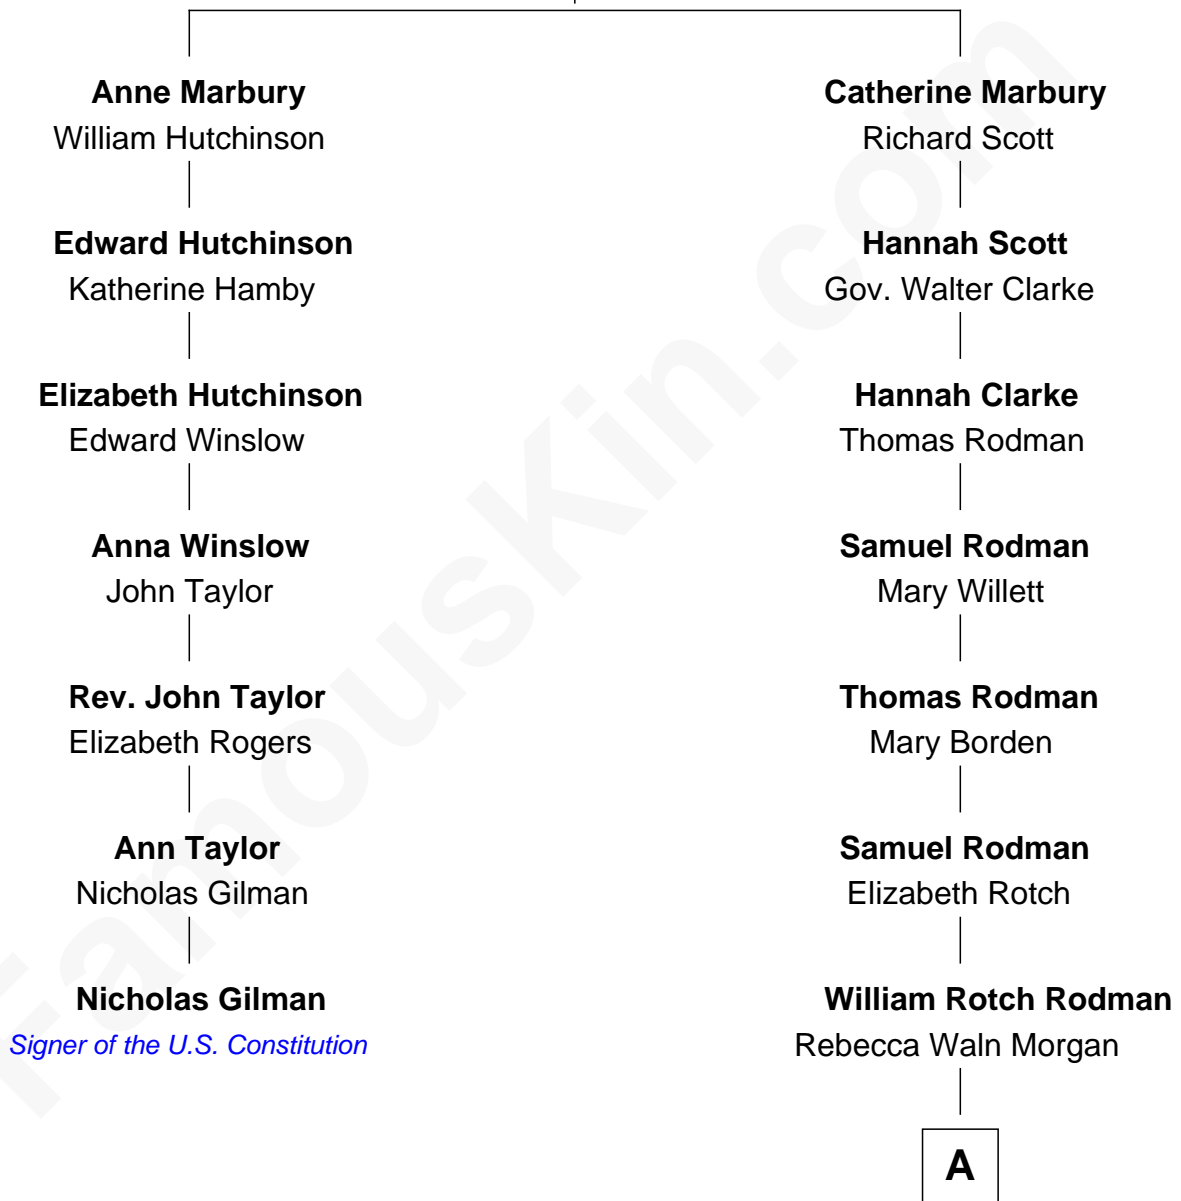

FamousKin.com

Relationship Chart of

Nicholas Gilman

Signer of the U.S. Constitution

6th cousin 5 times removed of

Tuesday Weld

TV and Movie Actress

Rev. Francis Marbury

Bridget Dryden

A

—
Alfred Rodman

Anna Lothrop Motley

—
Eloise Rodman

Stephen Minot Weld

—
Edward Motley Weld

Sarah Lothrop King

—
Lothrop Motley Weld

Yosene Balfour Ker

—
Tuesday Weld

TV and Movie Actress