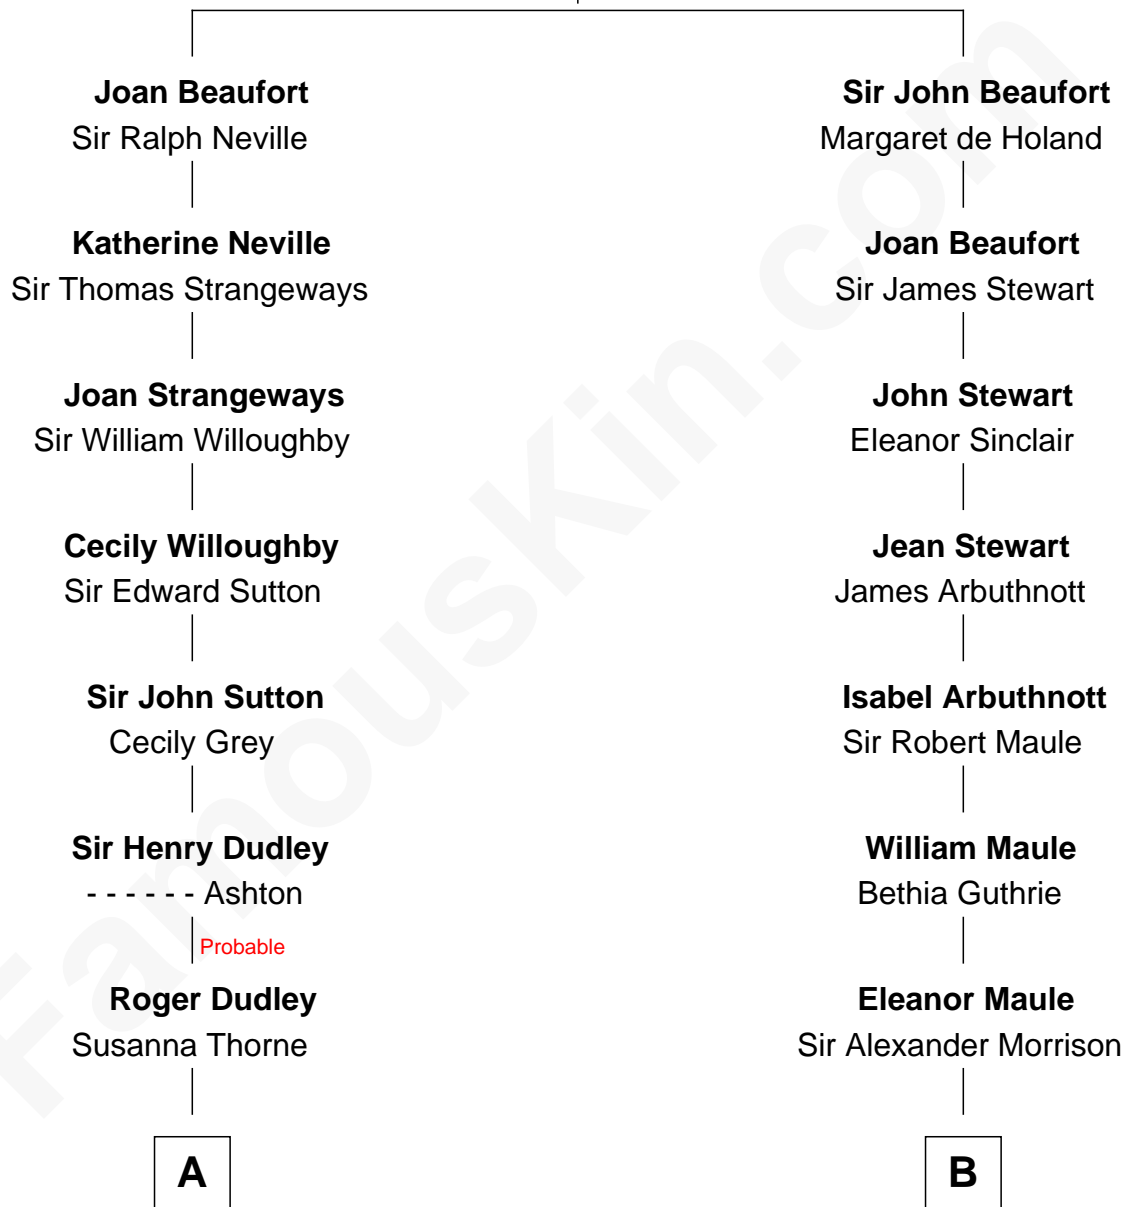

FamousKin.com

Relationship Chart of Nicholas Gilman

Signer of the U.S. Constitution

13th cousin 1 time removed of

Helen Keller

Author and Activist

John of Gaunt

Katherine Roet

A

Gov. Thomas Dudley

Dorothy York

Patience Dudley

Maj. Gen. Daniel Denison

Elizabeth Denison

Rev. John Rogers

Rev. Nathaniel Rogers