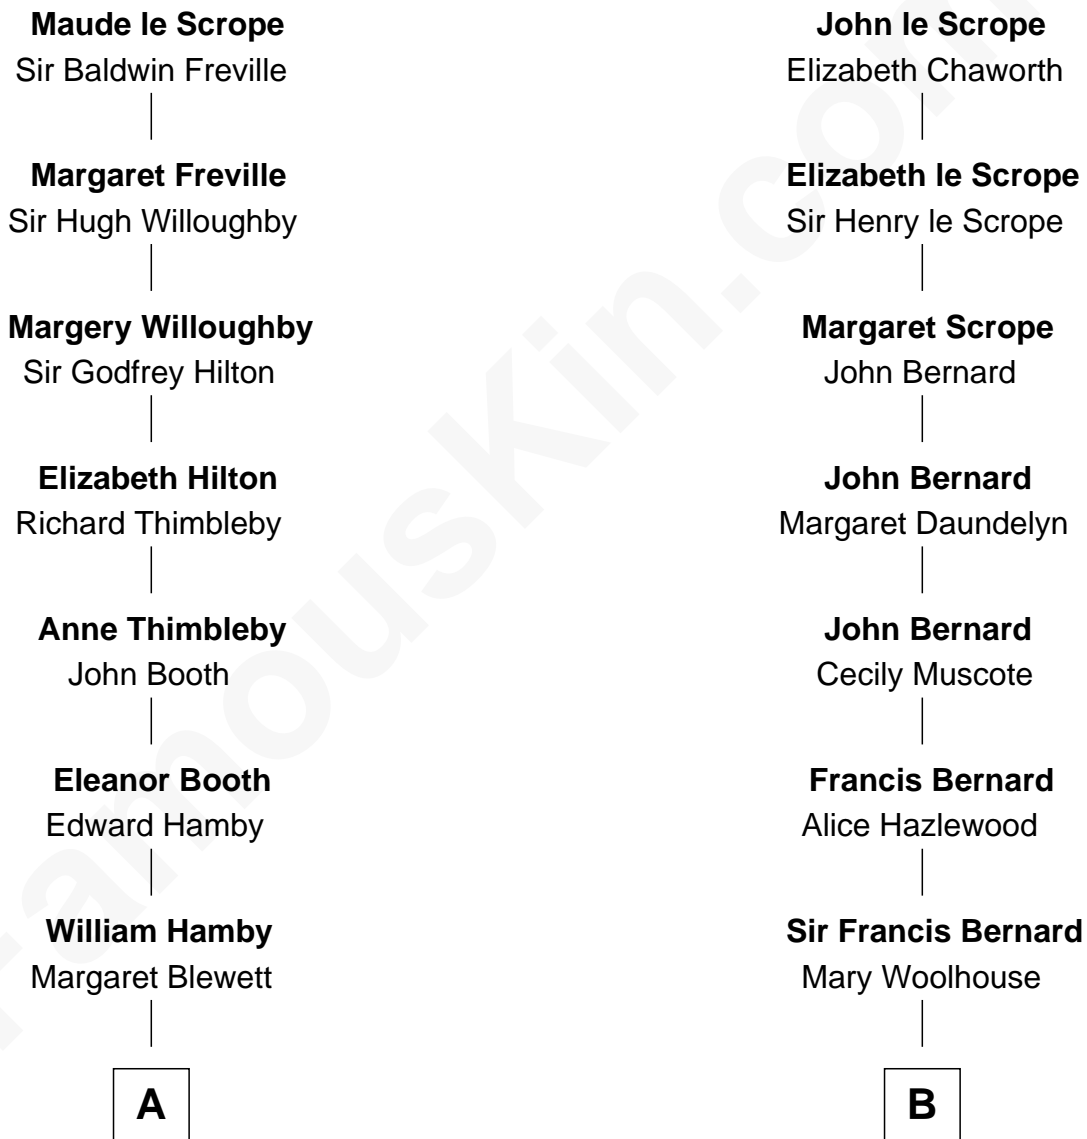

FamousKin.com Relationship Chart of

Nicholas Gilman

Signer of the U.S. Constitution

13th cousin 1 time removed of

Helen Keller

Author and Activist

Stephen le Scrope

Margery de Welles

A

Robert Hamby
Elizabeth Arnold

Katherine Hamby
Edward Hutchinson

Elizabeth Hutchinson
Edward Winslow

Anna Winslow
John Taylor

Rev. John Taylor
Elizabeth Rogers

Ann Taylor
Nicholas Gilman

Nicholas Gilman
Signer of the U.S. Constitution