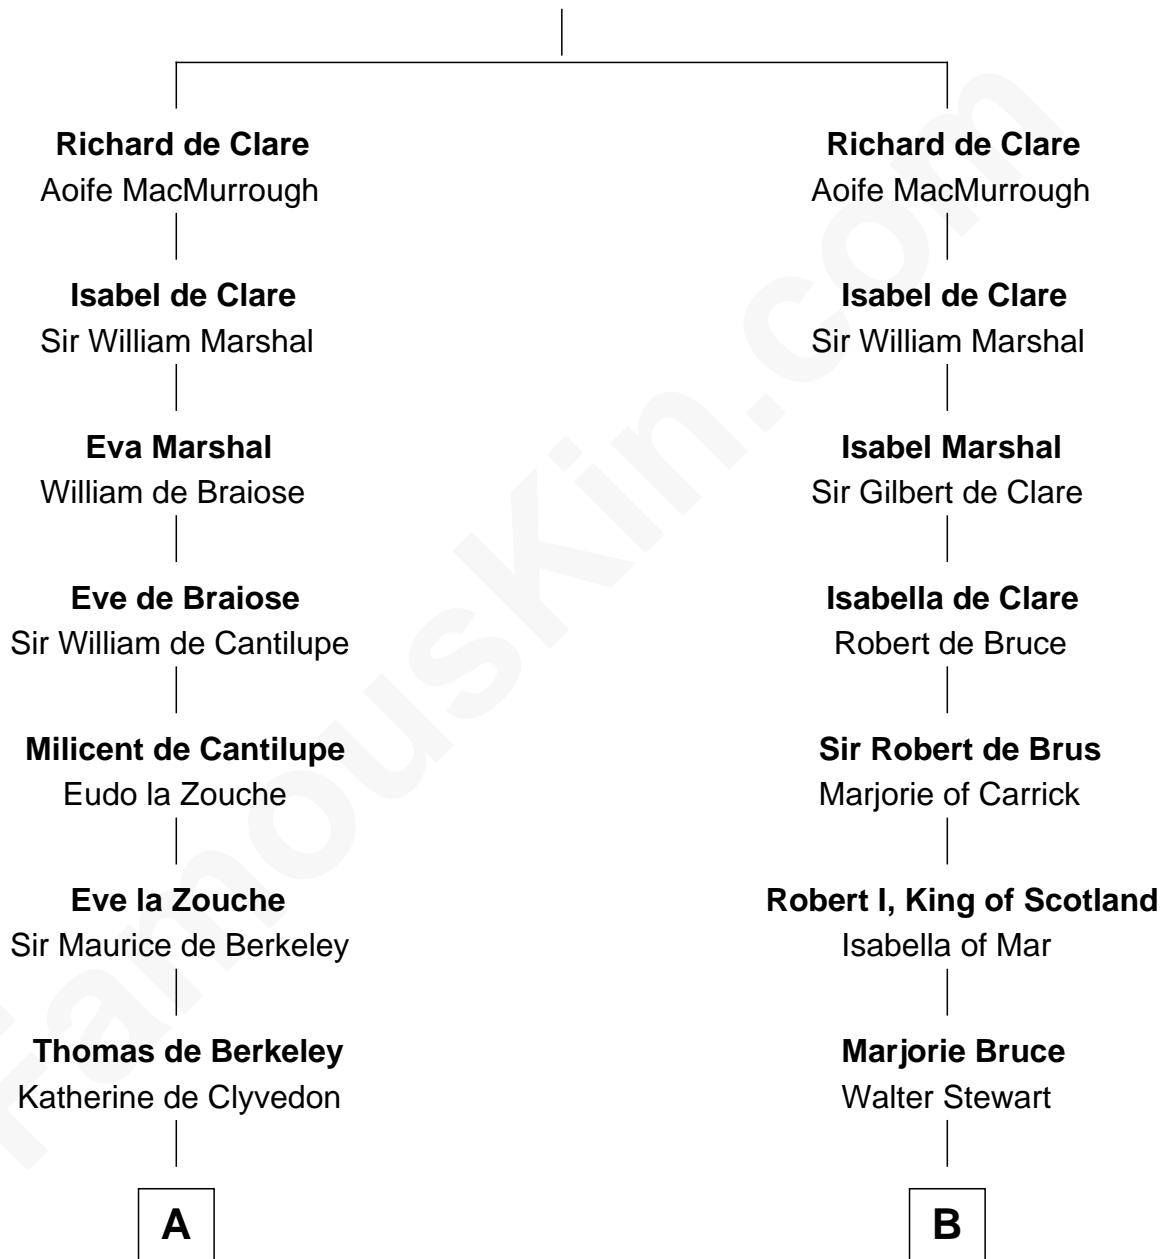

# FamousKin.com Relationship Chart of

**Nicholas Gilman**

*Signer of the U.S. Constitution*

19th cousin 1 time removed of

**Philip Livingston**

*Signer of the Declaration of Independence*

**Gilbert Fitzgilbert de Clare**

Isabel de Beaumont

**C**

**Rev. Nathaniel Rogers**

Sarah Purkiss

**Elizabeth Rogers**

Rev. John Taylor

**Ann Taylor**

Nicholas Gilman

**Nicholas Gilman**

*Signer of the U.S. Constitution*

**D**

**Robert Livingston**

Alida Schuyler

**Philip Livingston**

Catrina Van Brugh

**Philip Livingston**