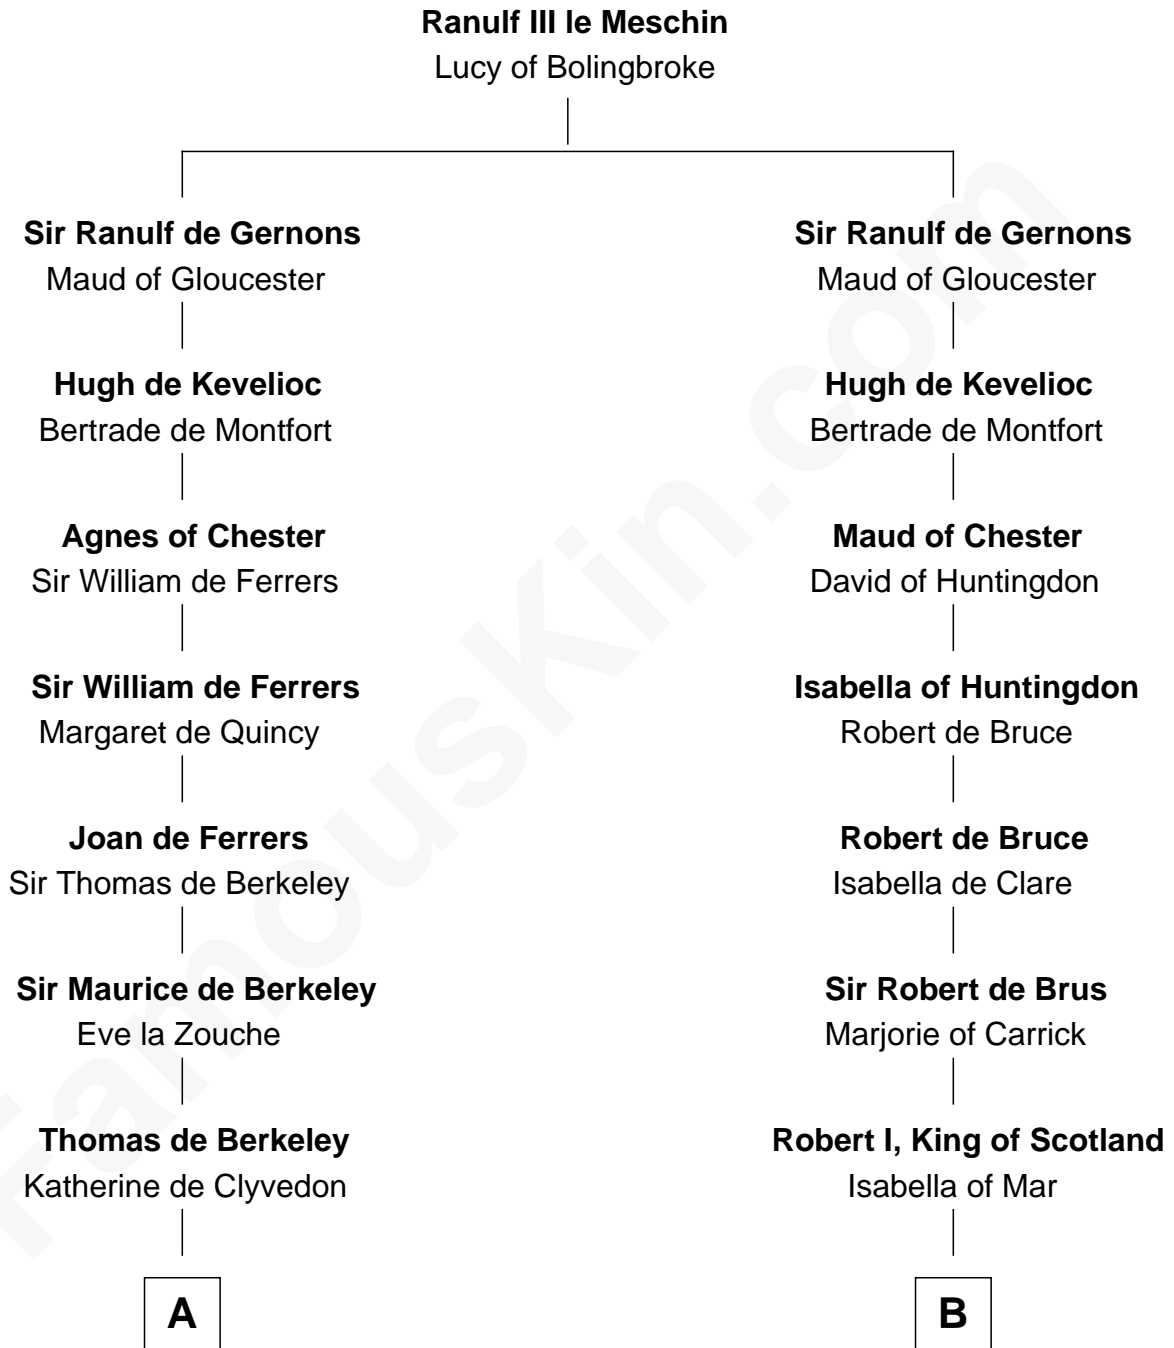

FamousKin.com Relationship Chart of

Nicholas Gilman

Signer of the U.S. Constitution

20th cousin of

Philip Livingston

Signer of the Declaration of Independence

C

Rev. Nathaniel Rogers

Sarah Purkiss

Elizabeth Rogers

Rev. John Taylor

Ann Taylor

Nicholas Gilman

Nicholas Gilman

Signer of the U.S. Constitution

D