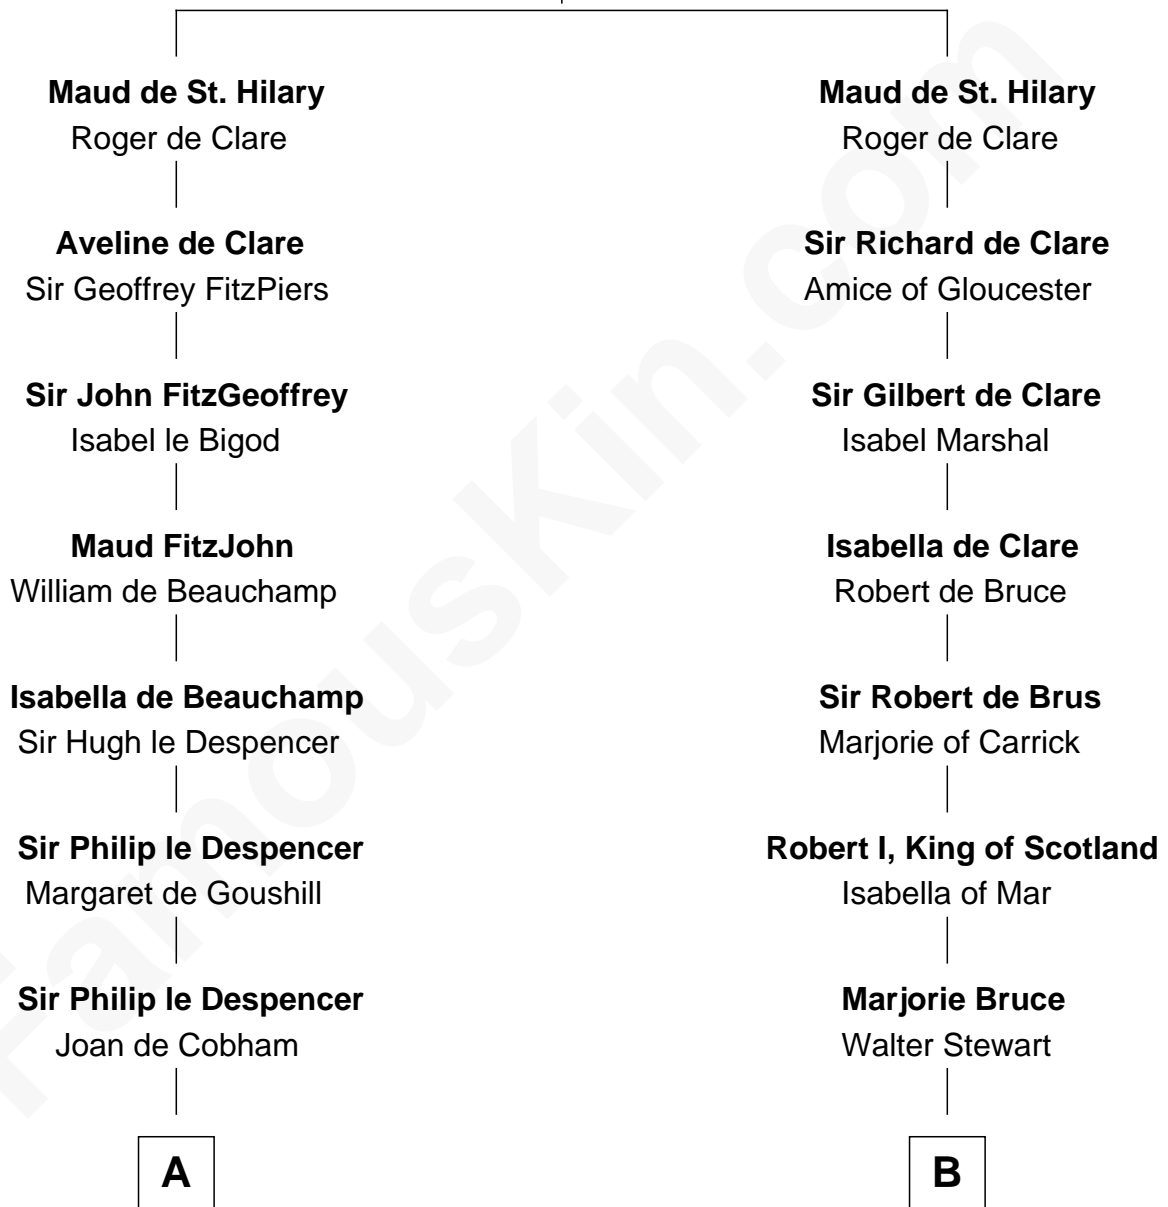

FamousKin.com

Relationship Chart of

Nicholas Gilman

Signer of the U.S. Constitution

19th cousin 2 times removed of

Philip Livingston

Signer of the Declaration of Independence

James de St. Hilary

Aveline - - - - -

C

Elizabeth Hutchinson

Edward Winslow

Anna Winslow

John Taylor

Rev. John Taylor

Elizabeth Rogers