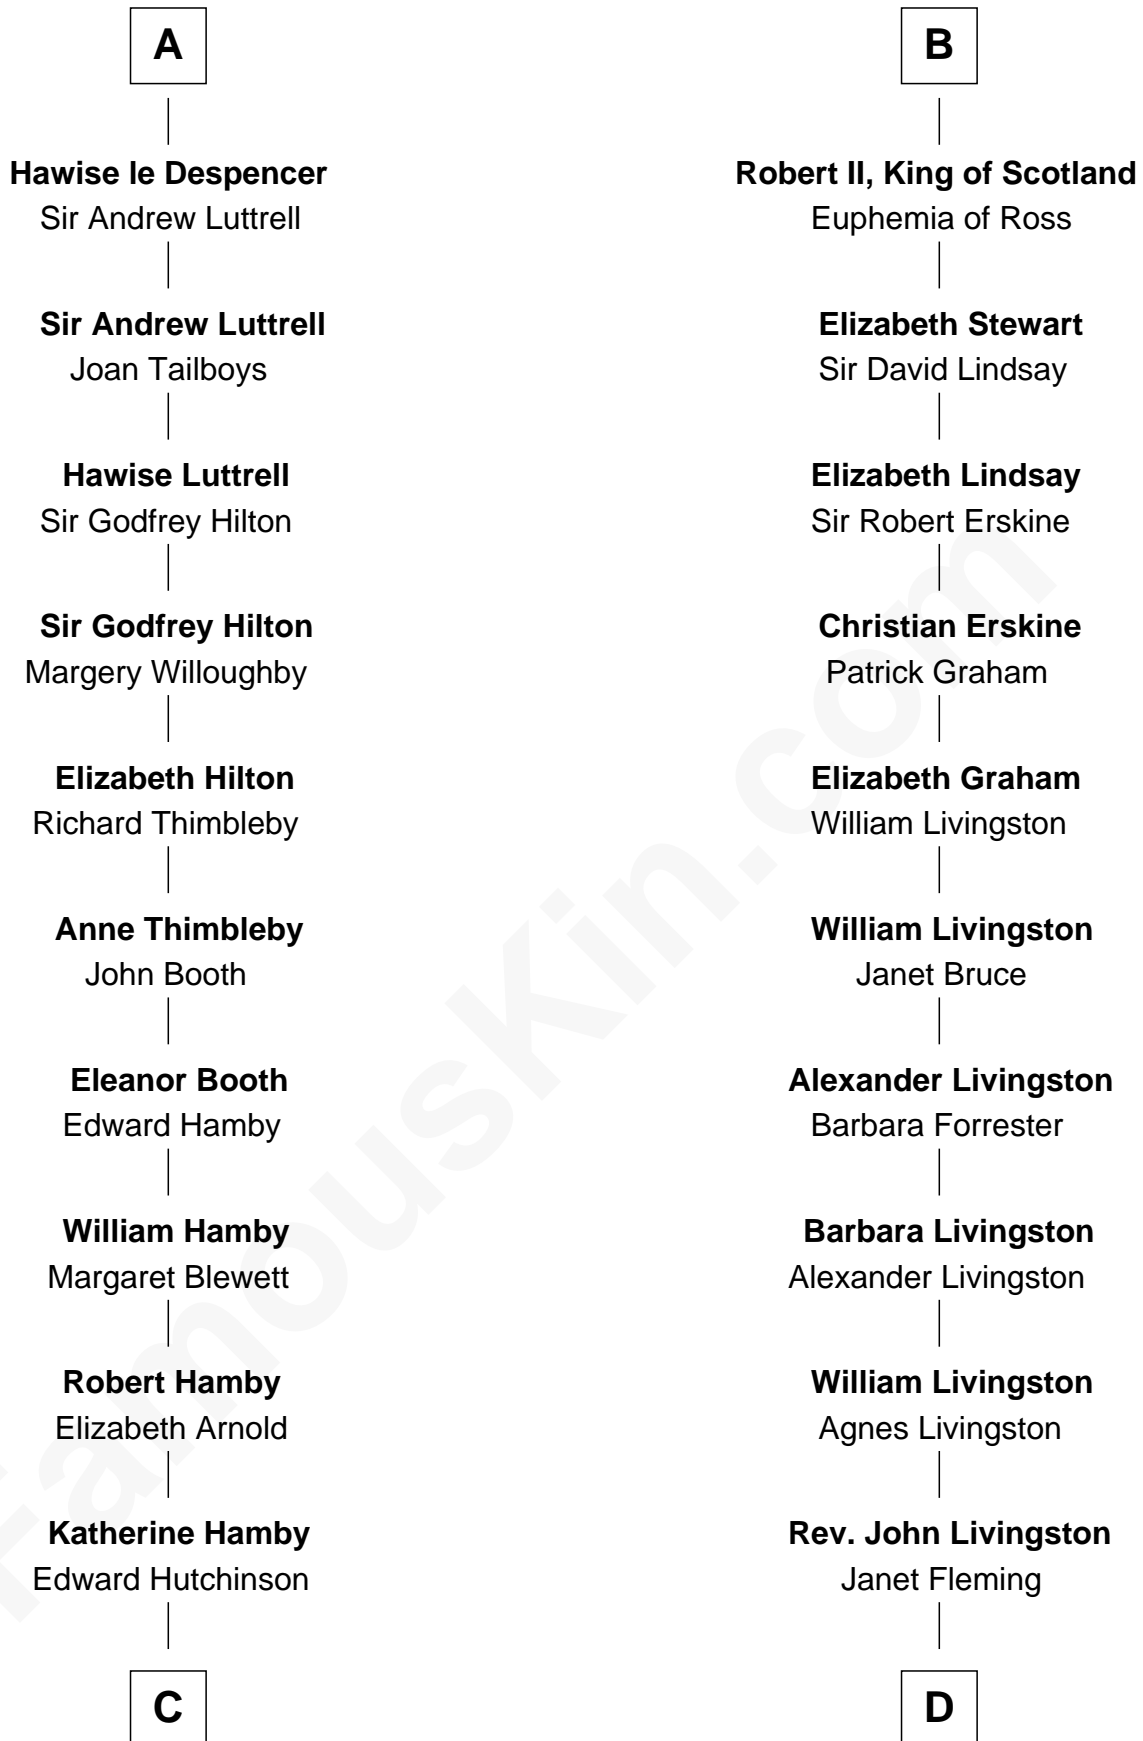

FamousKin.com

Relationship Chart of

Nicholas Gilman

Signer of the U.S. Constitution

19th cousin 2 times removed of

Philip Livingston

Signer of the Declaration of Independence

James de St. Hilary

Aveline - - - - -

C

Elizabeth Hutchinson

Edward Winslow

Anna Winslow

John Taylor

Rev. John Taylor

Elizabeth Rogers