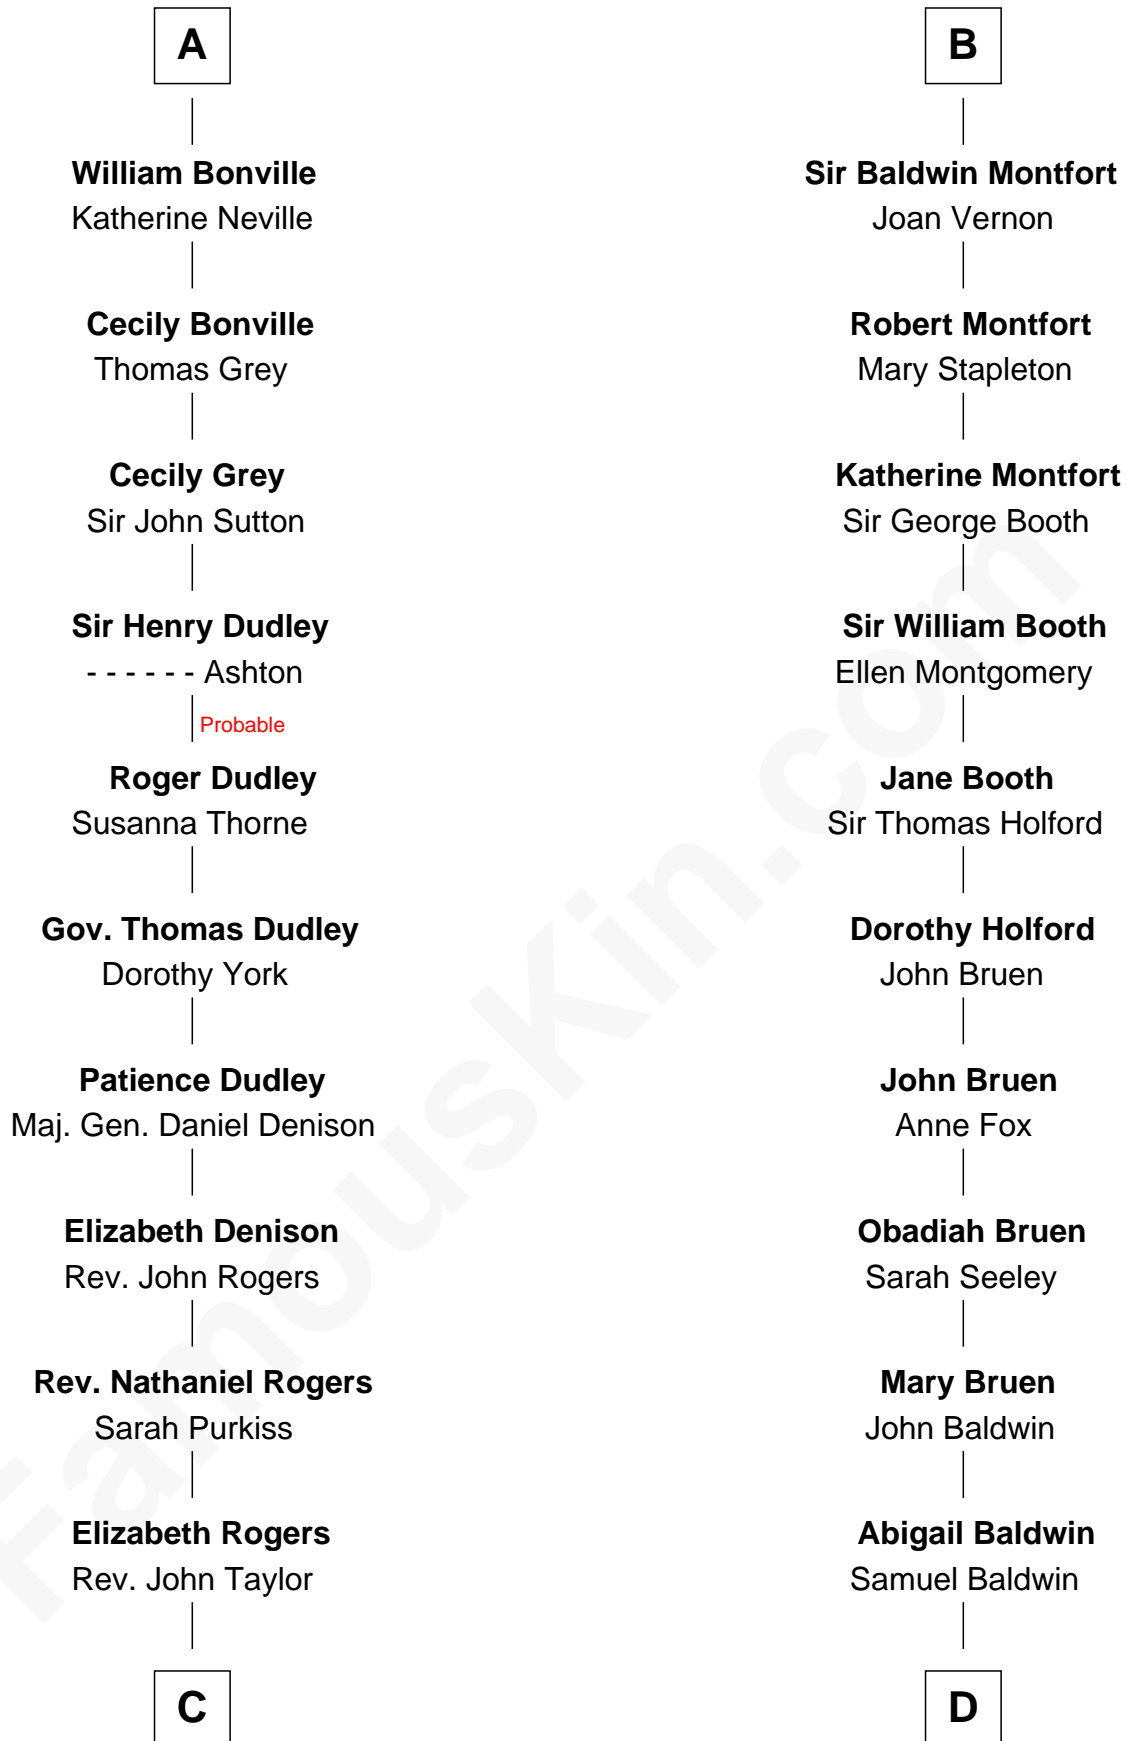

FamousKin.com Relationship Chart of

Nicholas Gilman

Signer of the U.S. Constitution

18th cousin 1 time removed of

Abraham Baldwin

Signer of the U.S. Constitution

Sir Humphrey de Bohun

Maud of Eu

C

Ann Taylor
Nicholas Gilman

Nicholas Gilman
Signer of the U.S. Constitution

D

Timothy Baldwin
Bathsheba Stone

Michael Baldwin
Lucy Dudley

Abraham Baldwin
Signer of the U.S. Constitution

FamousKin.com