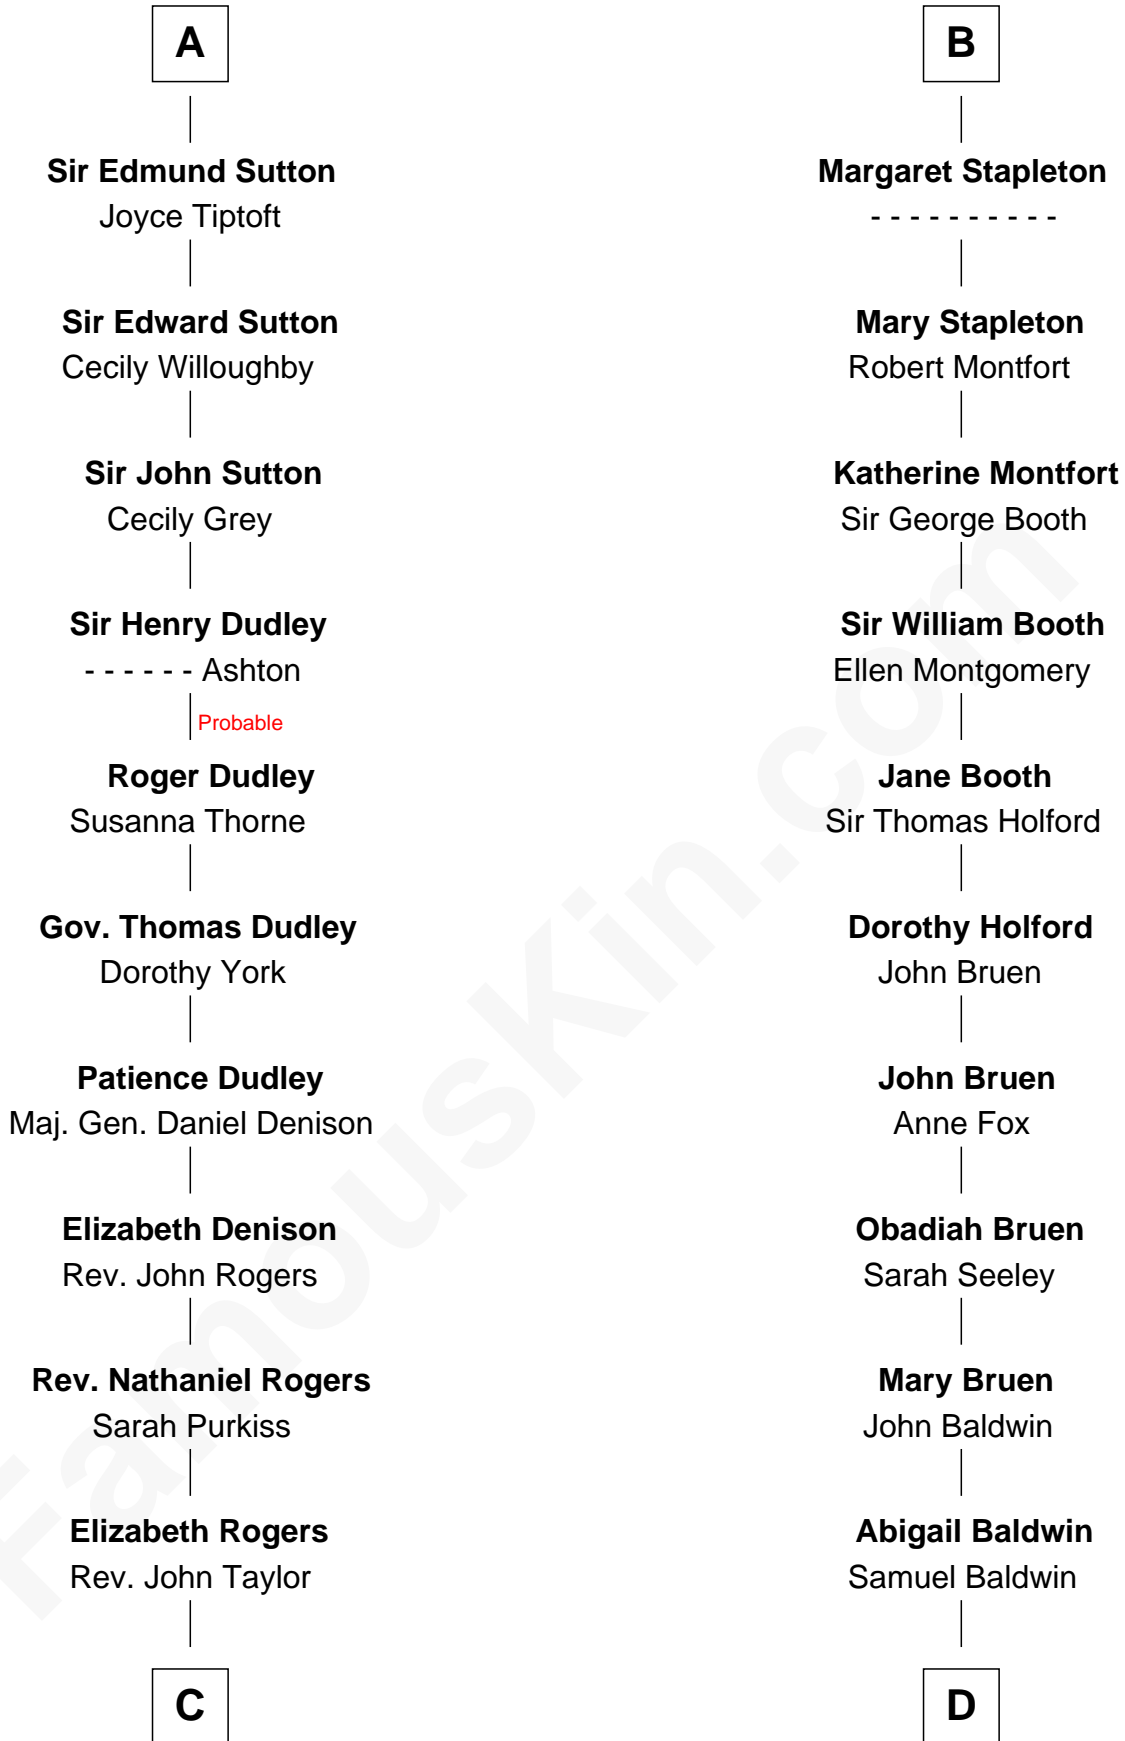

FamousKin.com

Relationship Chart of

Nicholas Gilman

Signer of the U.S. Constitution

18th cousin 1 time removed of

Abraham Baldwin

Signer of the U.S. Constitution

C

Ann Taylor
Nicholas Gilman

Nicholas Gilman
Signer of the U.S. Constitution

D

Timothy Baldwin
Bathsheba Stone

Michael Baldwin
Lucy Dudley

Abraham Baldwin
Signer of the U.S. Constitution

FamousKin.com