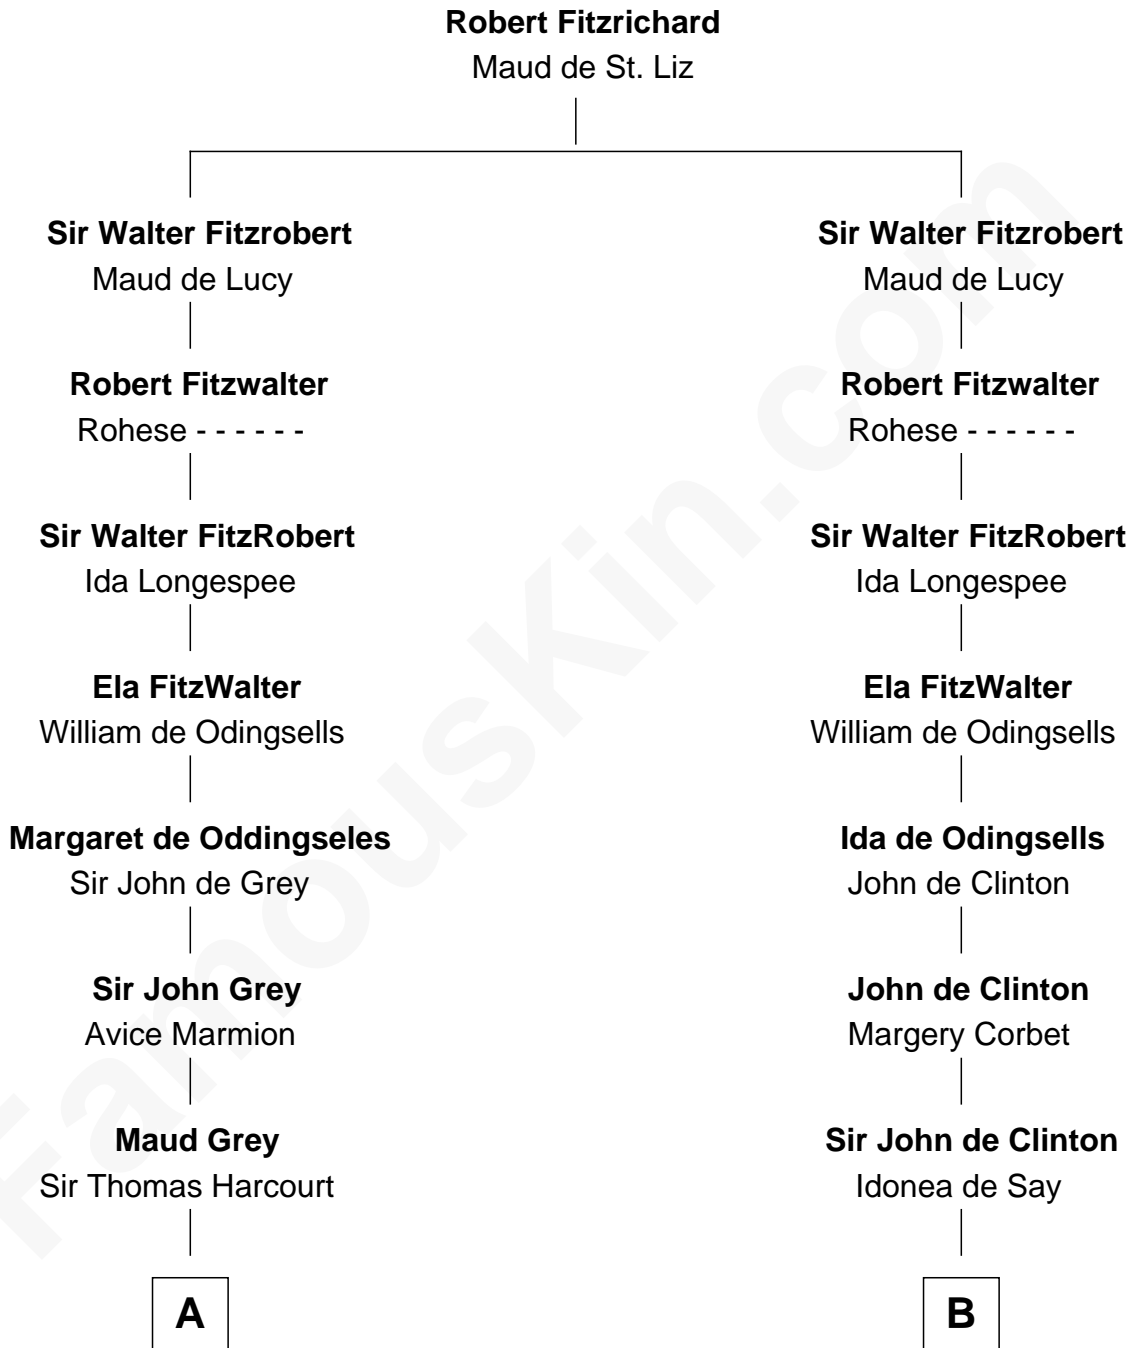

FamousKin.com

Relationship Chart of

Nicholas Gilman

Signer of the U.S. Constitution

20th cousin 1 time removed of

Abraham Baldwin

Signer of the U.S. Constitution

C

Rev. Nathaniel Rogers

Sarah Purkiss

Elizabeth Rogers

Rev. John Taylor

Ann Taylor

Nicholas Gilman

Nicholas Gilman

Signer of the U.S. Constitution

Lucy Dudley

Abraham Baldwin

Signer of the U.S. Constitution