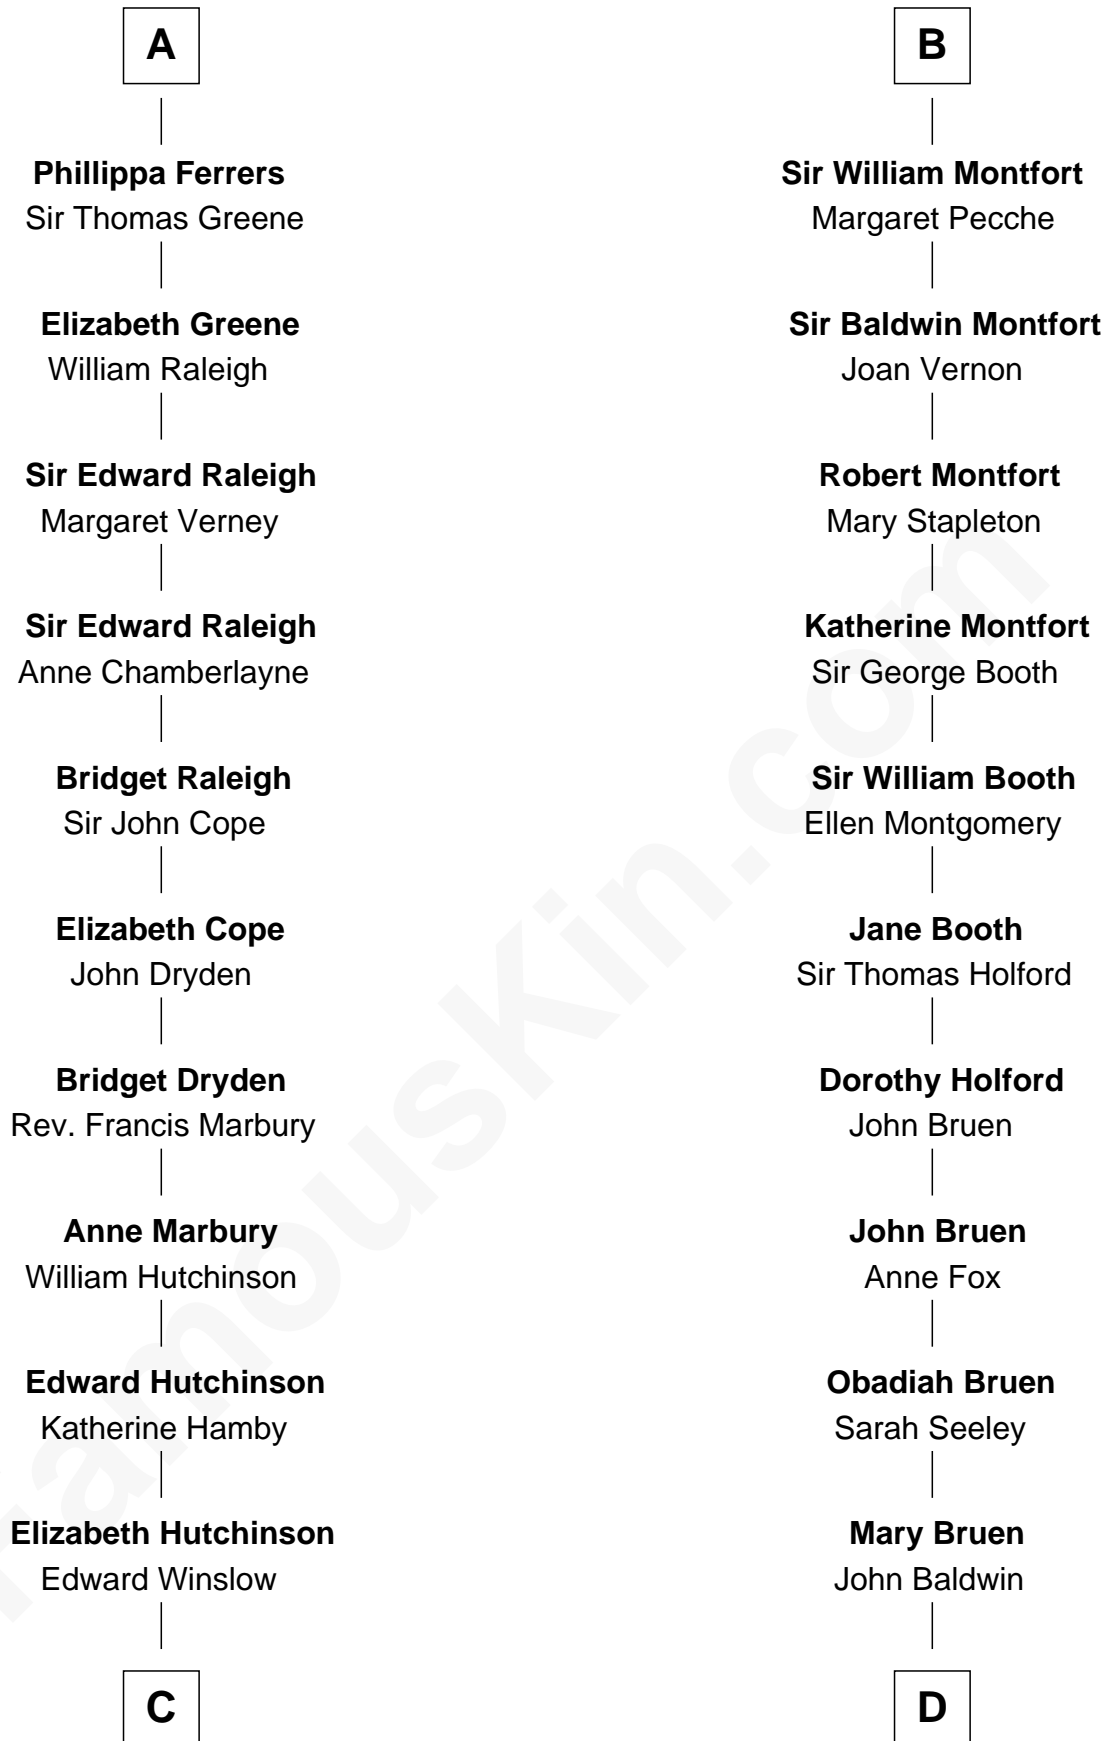

# FamousKin.com Relationship Chart of

**Nicholas Gilman**

*Signer of the U.S. Constitution*

20th cousin of

**Abraham Baldwin**

*Signer of the U.S. Constitution*

**C**

**Anna Winslow**

John Taylor

**Rev. John Taylor**

Elizabeth Rogers

**Ann Taylor**

Nicholas Gilman

**Nicholas Gilman**

*Signer of the U.S. Constitution*

**D**

**Abigail Baldwin**

Samuel Baldwin

**Timothy Baldwin**

Bathsheba Stone

**Michael Baldwin**

Lucy Dudley

**Abraham Baldwin**

*Signer of the U.S. Constitution*