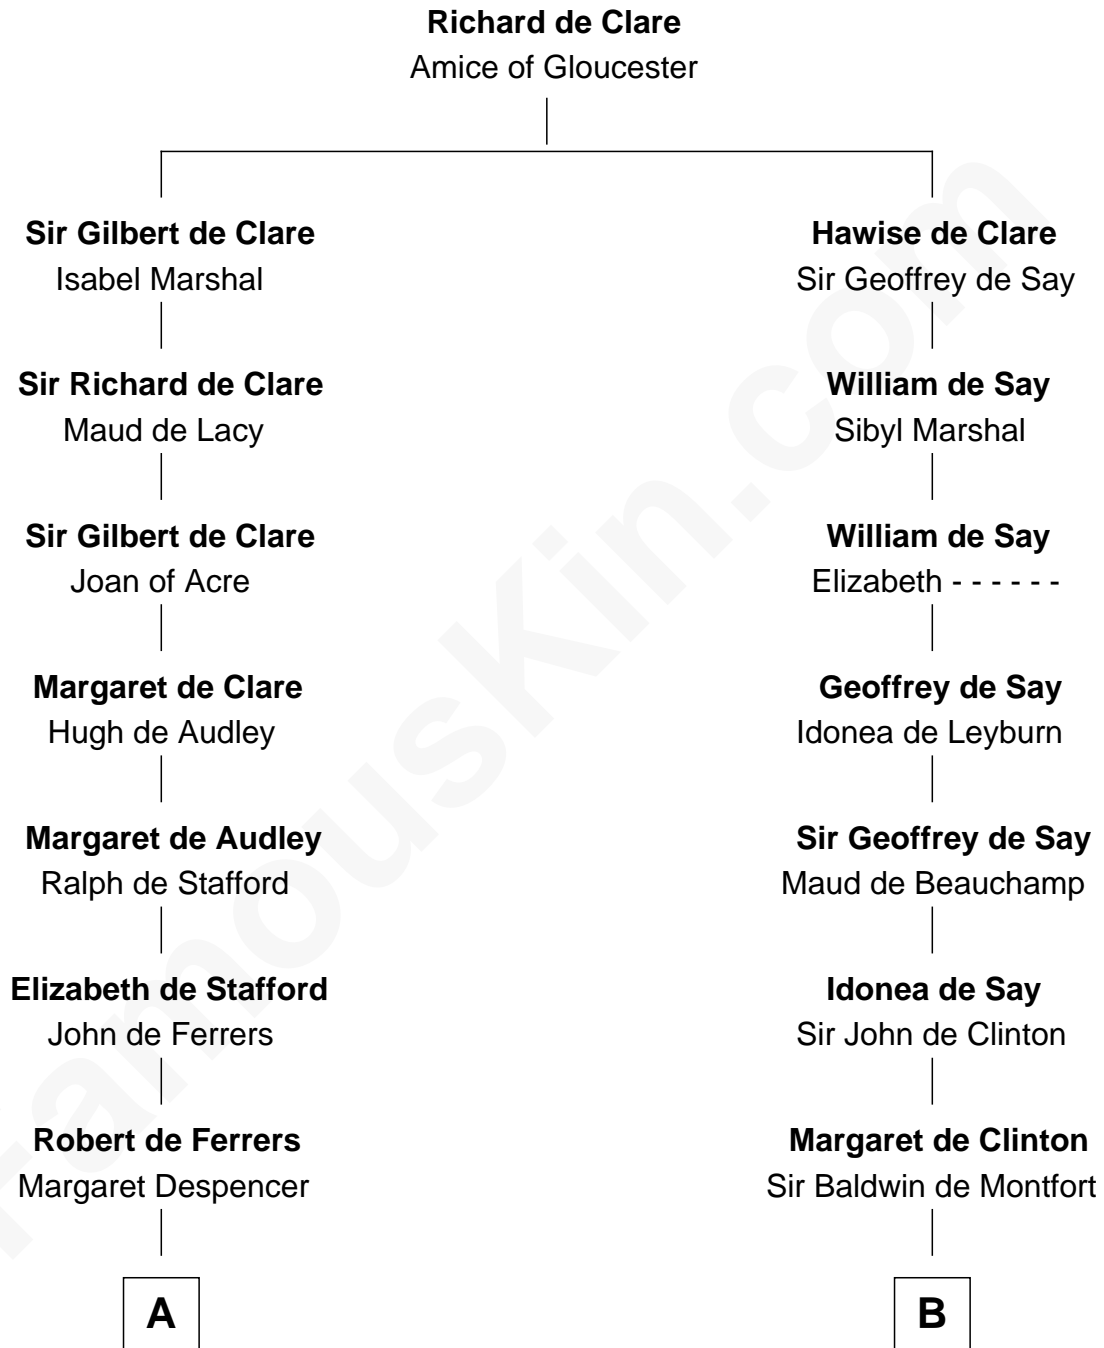

# FamousKin.com Relationship Chart of

**Nicholas Gilman**

*Signer of the U.S. Constitution*

20th cousin of

**Abraham Baldwin**

*Signer of the U.S. Constitution*

**C**

**Anna Winslow**

John Taylor

**Rev. John Taylor**

Elizabeth Rogers

**Ann Taylor**

Nicholas Gilman

**Nicholas Gilman**

*Signer of the U.S. Constitution*

**D**

**Abigail Baldwin**

Samuel Baldwin

**Timothy Baldwin**

Bathsheba Stone

**Michael Baldwin**

Lucy Dudley

**Abraham Baldwin**

*Signer of the U.S. Constitution*