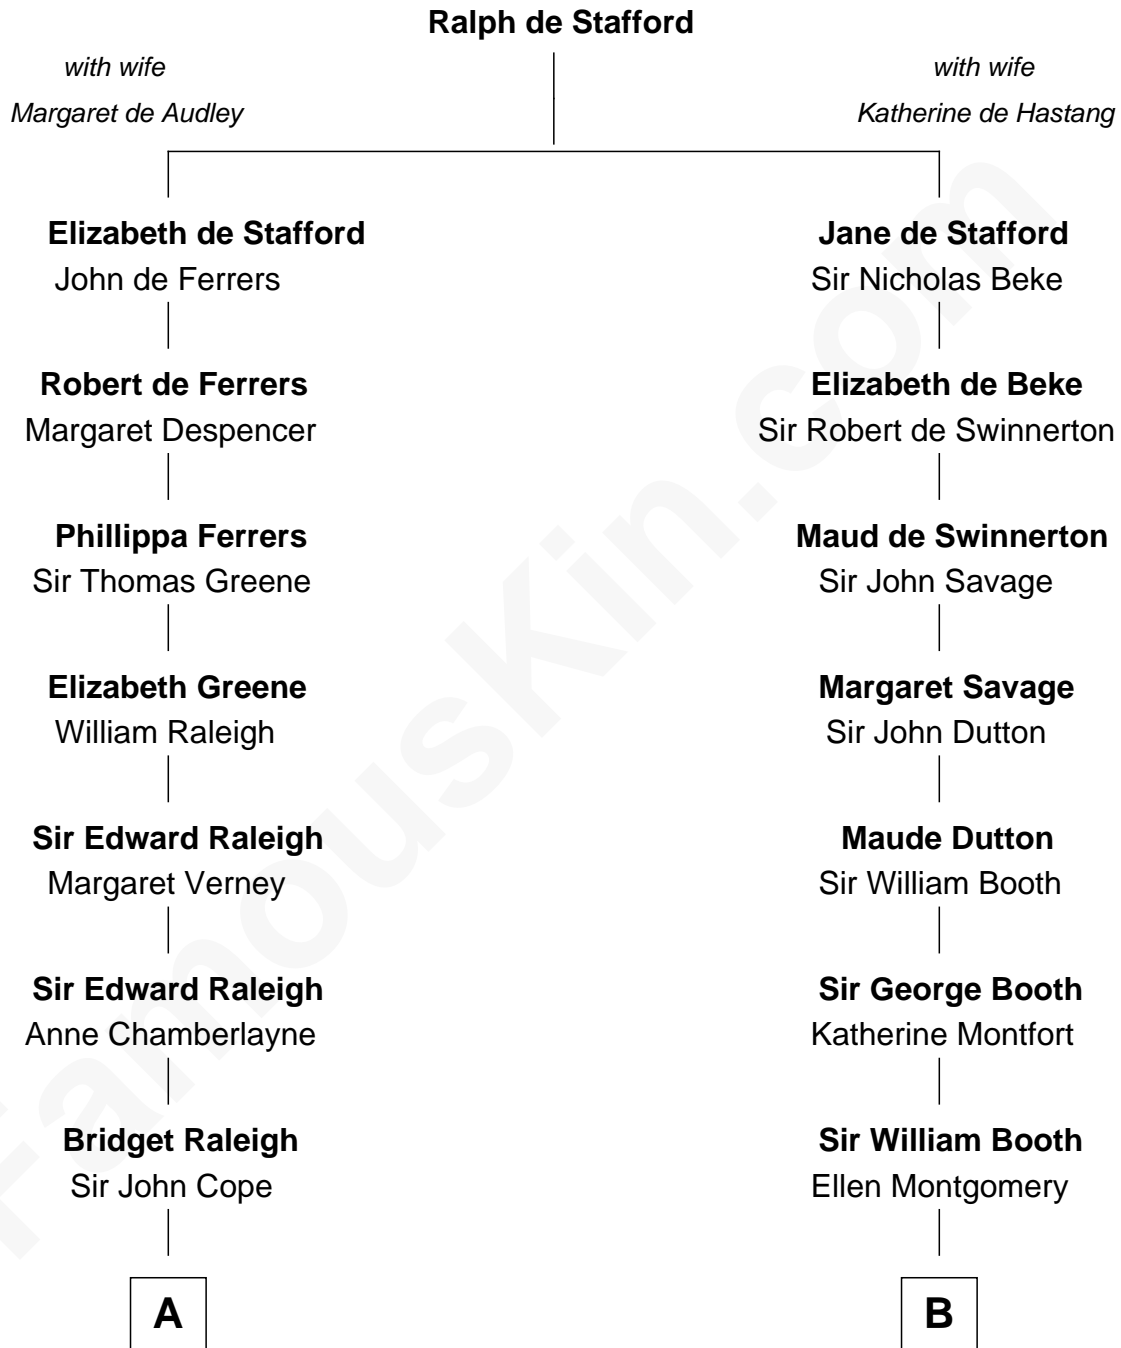

FamousKin.com Relationship Chart of

Nicholas Gilman

Signer of the U.S. Constitution

15th cousin of

Abraham Baldwin

Signer of the U.S. Constitution

A

Elizabeth Cope