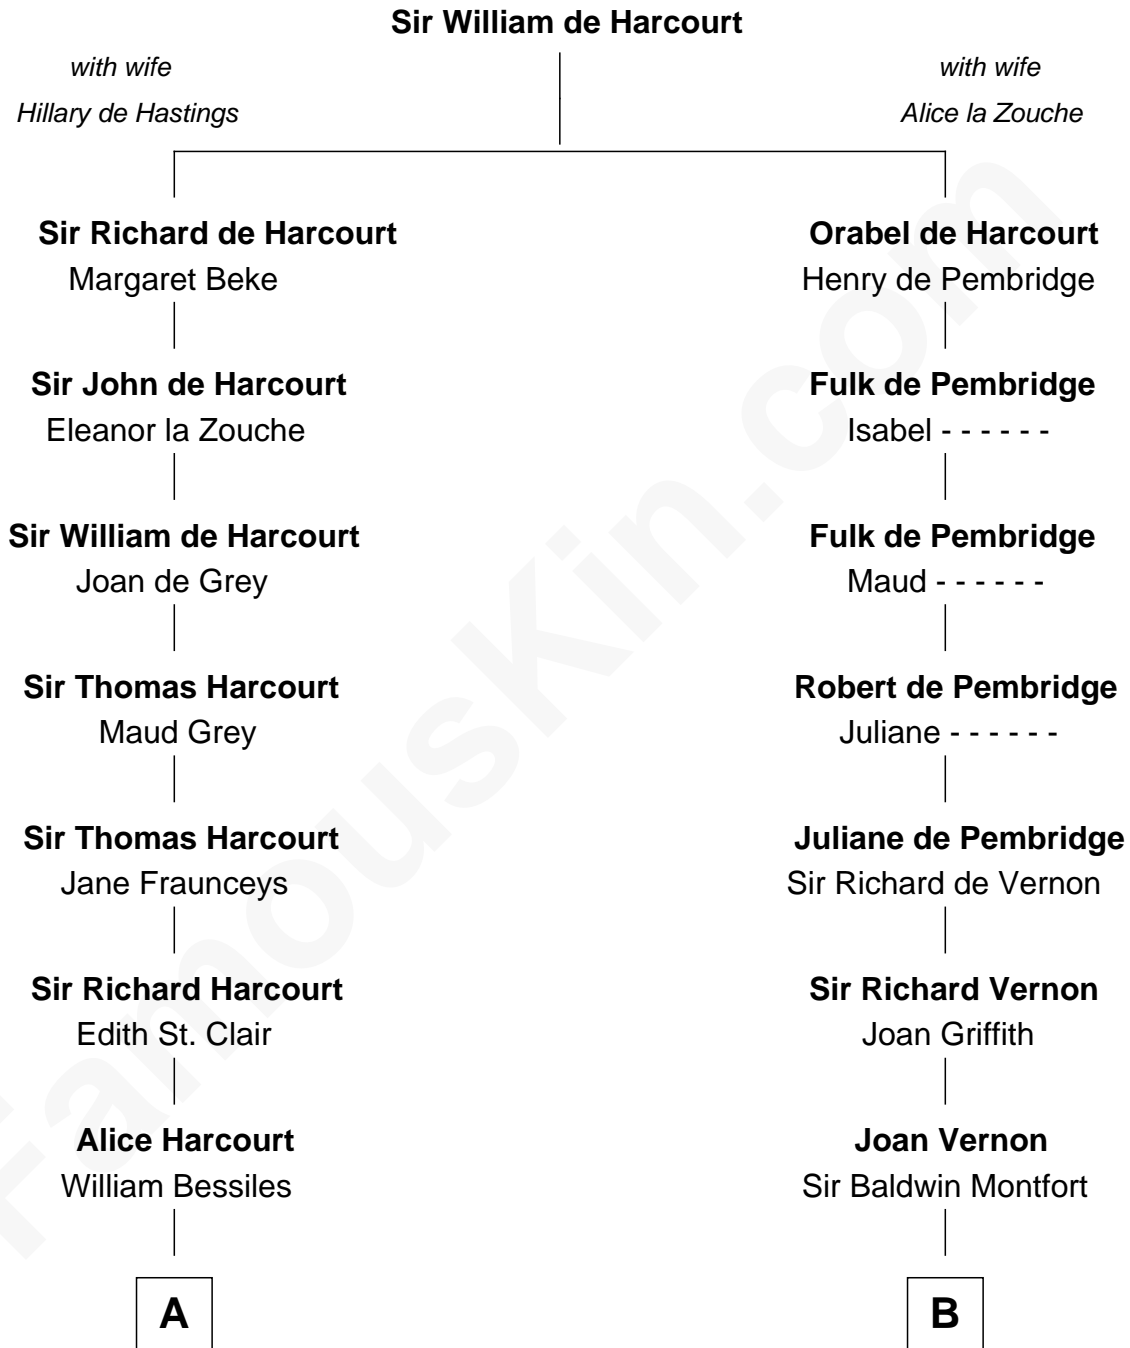

FamousKin.com Relationship Chart of

Nicholas Gilman

Signer of the U.S. Constitution

17th cousin 1 time removed of

Abraham Baldwin

Signer of the U.S. Constitution

C

Michael Baldwin

Lucy Dudley

Abraham Baldwin

Signer of the U.S. Constitution

FamousKin.com