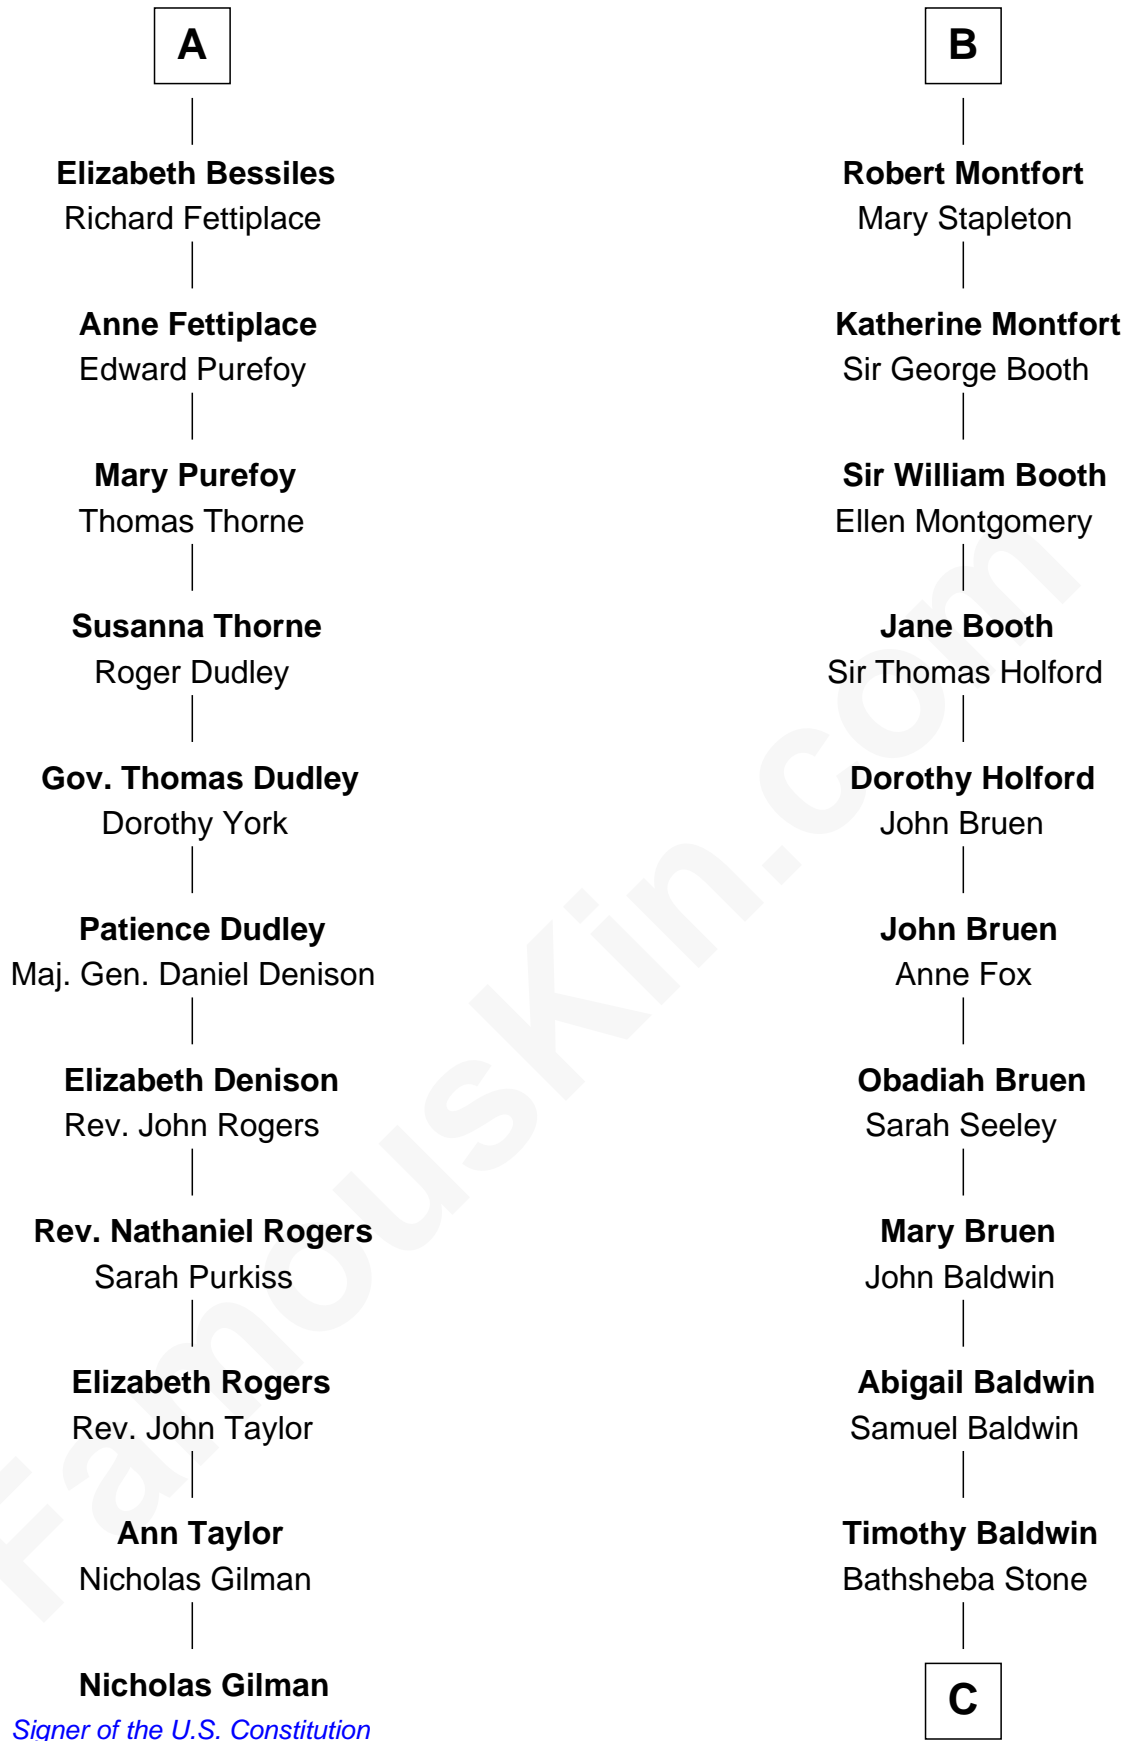

FamousKin.com Relationship Chart of

Nicholas Gilman

Signer of the U.S. Constitution

17th cousin 1 time removed of

Abraham Baldwin

Signer of the U.S. Constitution

C

Michael Baldwin

Lucy Dudley

Abraham Baldwin

Signer of the U.S. Constitution

FamousKin.com