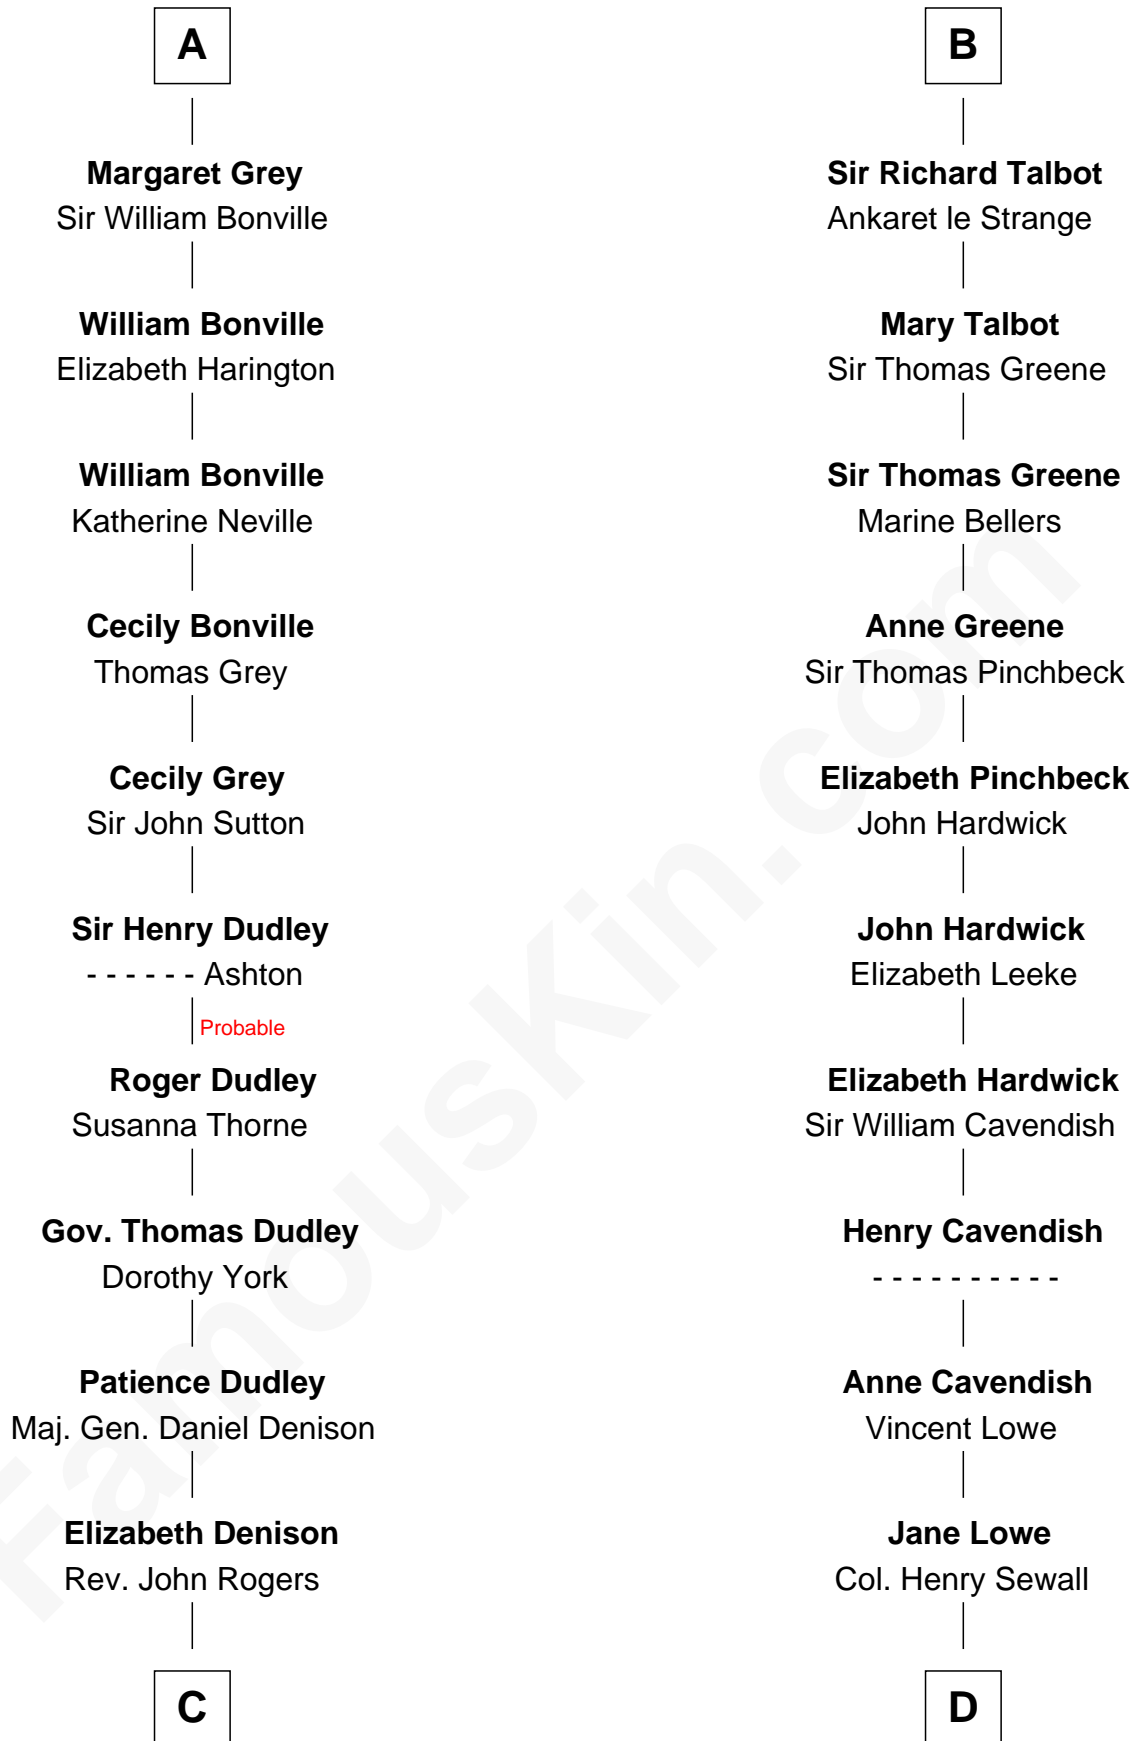

# FamousKin.com Relationship Chart of

**Nicholas Gilman**

*Signer of the U.S. Constitution*

20th cousin of

**Charles Carroll**

*Signer of the Declaration of Independence*

**C**

**Rev. Nathaniel Rogers**

Sarah Purkiss

**Elizabeth Rogers**

Rev. John Taylor

**Ann Taylor**

Nicholas Gilman

**Nicholas Gilman**

*Signer of the U.S. Constitution*

**D**

**Nicholas Sewall**

Susanna Burgess

**Jane Sewall**

Clement Brooke

**Elizabeth Brooke**

Charles Carroll

**Charles Carroll**

*Signer of Declaration of Independence*