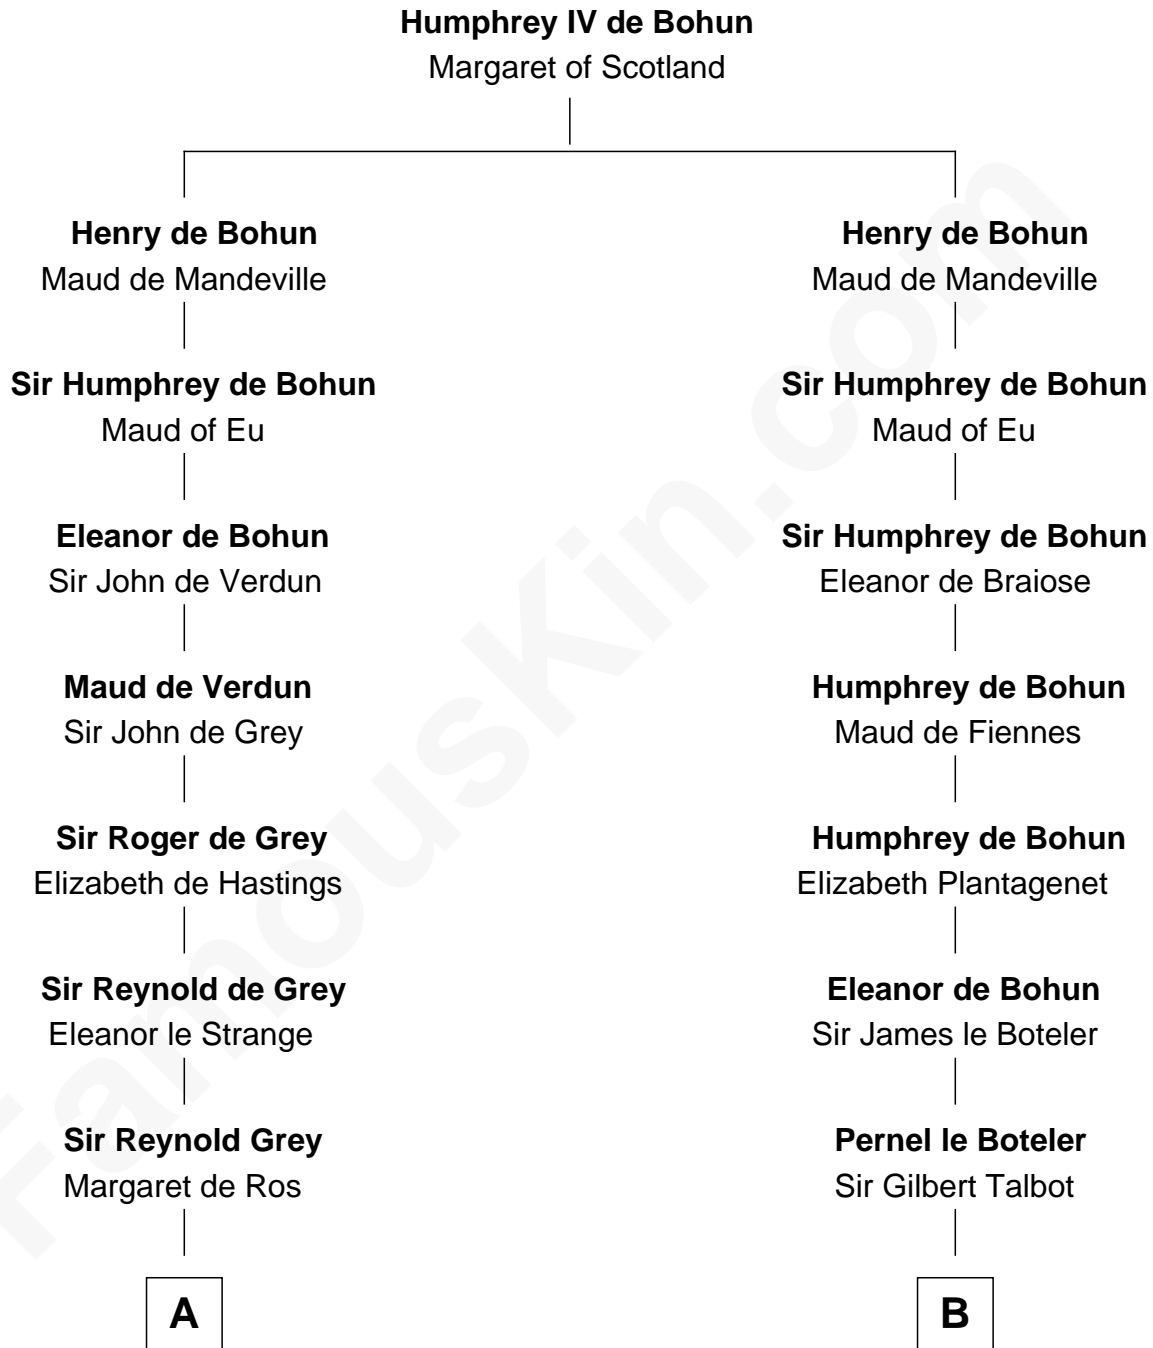

# FamousKin.com Relationship Chart of

**Nicholas Gilman**

*Signer of the U.S. Constitution*

20th cousin of

**Charles Carroll**

*Signer of the Declaration of Independence*

**C**

**Rev. Nathaniel Rogers**

Sarah Purkiss

**Elizabeth Rogers**

Rev. John Taylor

**Ann Taylor**

Nicholas Gilman

**Nicholas Gilman**

*Signer of the U.S. Constitution*

**D**

**Nicholas Sewall**

Susanna Burgess

**Jane Sewall**

Clement Brooke

**Elizabeth Brooke**

Charles Carroll

**Charles Carroll**

*Signer of Declaration of Independence*