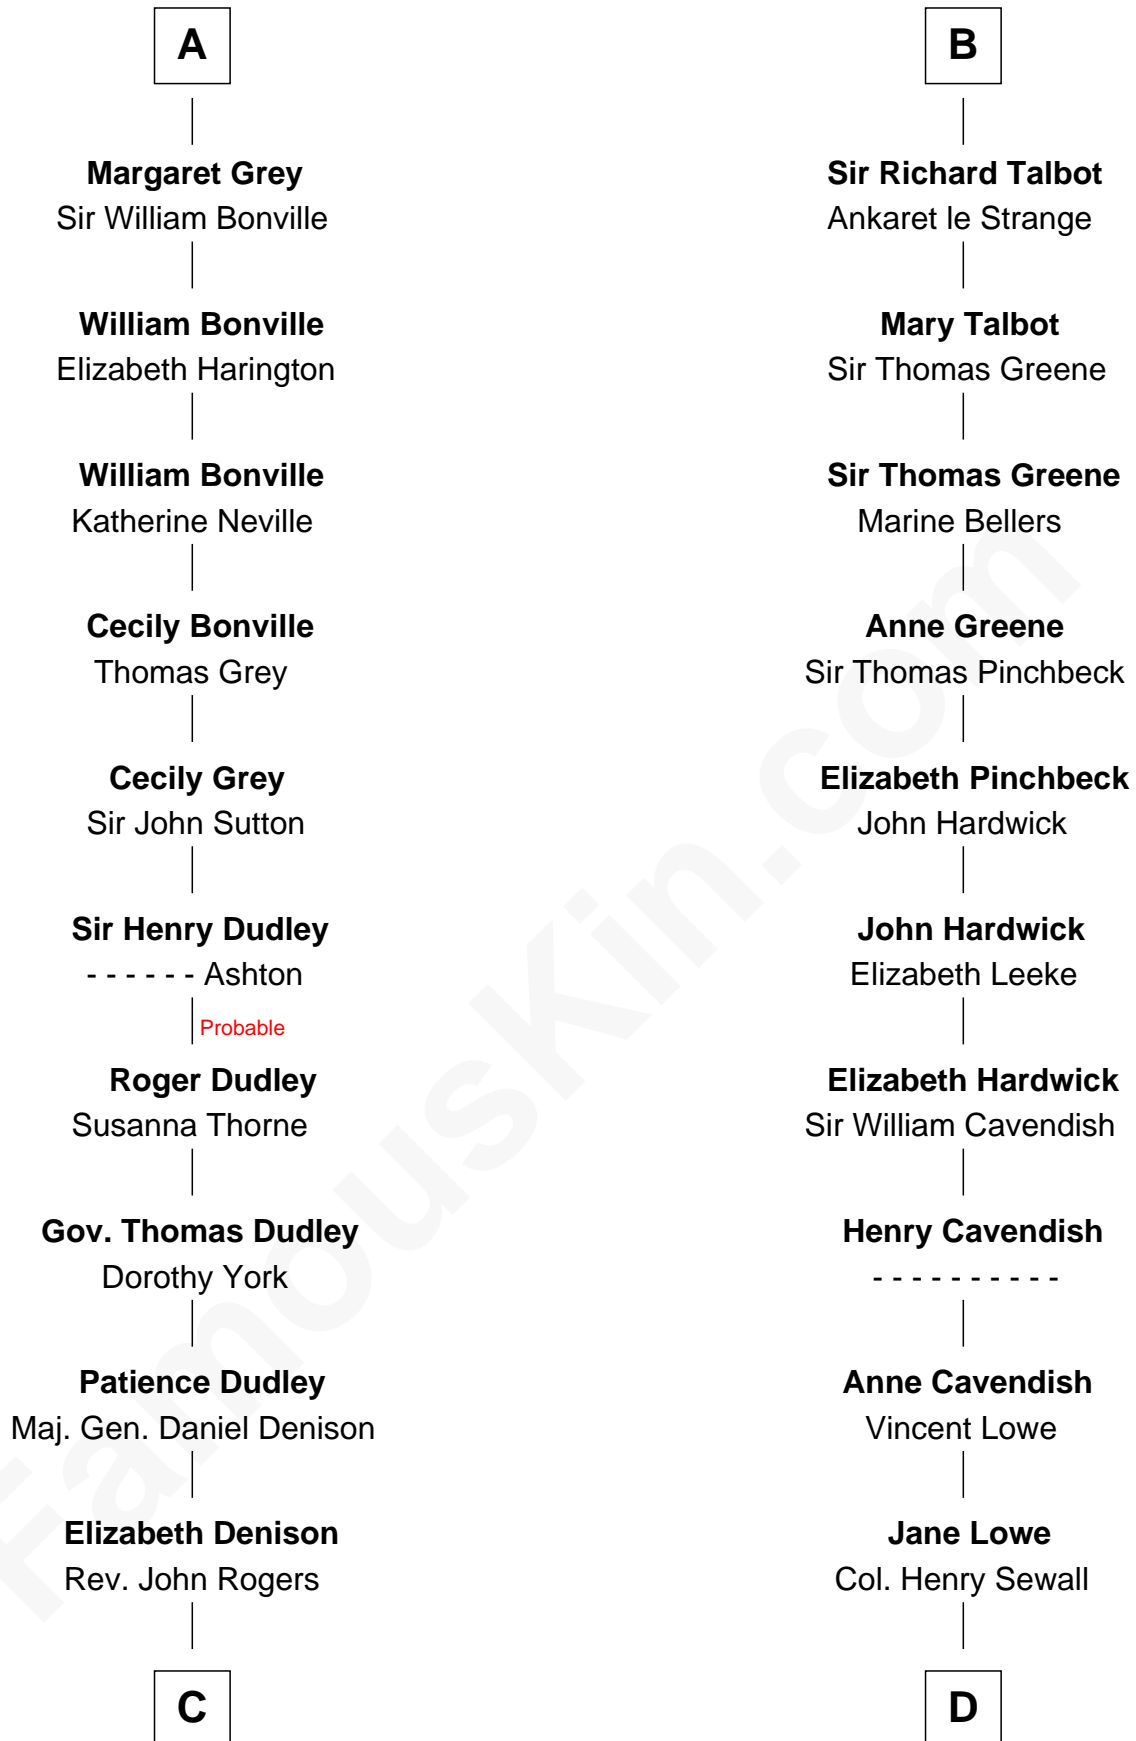

FamousKin.com Relationship Chart of

Nicholas Gilman

Signer of the U.S. Constitution

20th cousin of

Charles Carroll

Signer of the Declaration of Independence

C

Rev. Nathaniel Rogers

Sarah Purkiss

Elizabeth Rogers

Rev. John Taylor

Ann Taylor

Nicholas Gilman

Nicholas Gilman

Signer of the U.S. Constitution

D