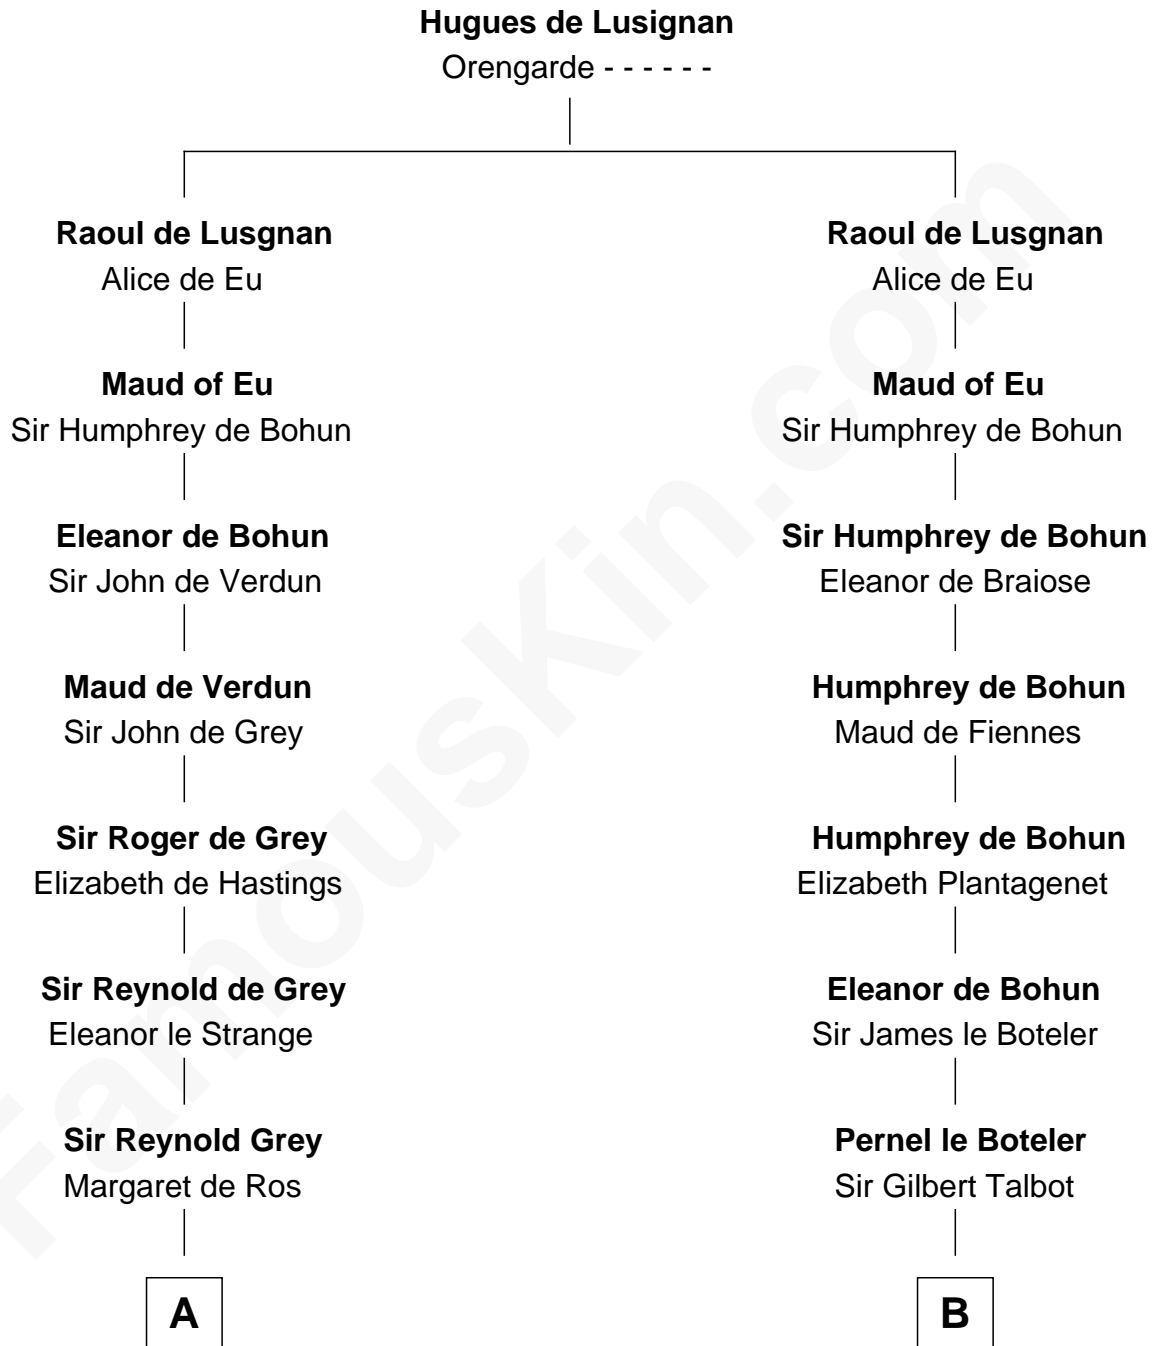

# FamousKin.com Relationship Chart of

**Nicholas Gilman**

*Signer of the U.S. Constitution*

20th cousin of

**Charles Carroll**

*Signer of the Declaration of Independence*

**C**

**Rev. Nathaniel Rogers**

Sarah Purkiss

**Elizabeth Rogers**

Rev. John Taylor

**Ann Taylor**

Nicholas Gilman

**Nicholas Gilman**

*Signer of the U.S. Constitution*

**D**