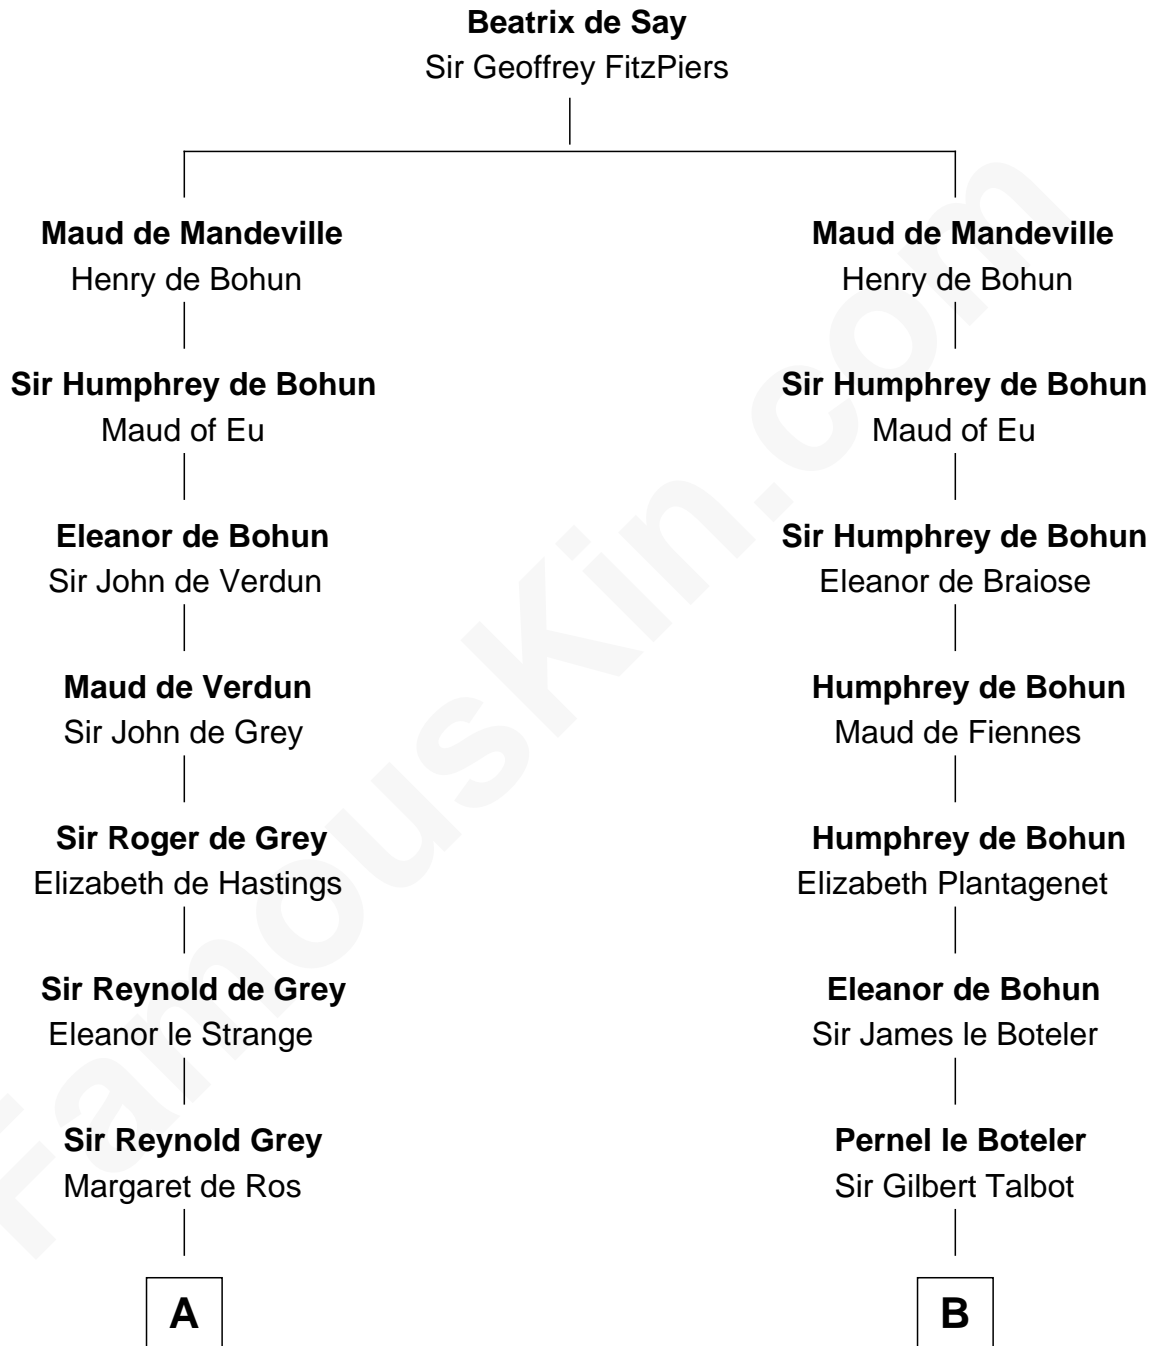

# FamousKin.com Relationship Chart of

**Nicholas Gilman**

*Signer of the U.S. Constitution*

20th cousin of

**Charles Carroll**

*Signer of the Declaration of Independence*

**C**

**Rev. Nathaniel Rogers**

Sarah Purkiss

**Elizabeth Rogers**

Rev. John Taylor

**Ann Taylor**

Nicholas Gilman

**Nicholas Gilman**

*Signer of the U.S. Constitution*

**D**

**Nicholas Sewall**

Susanna Burgess

**Jane Sewall**

Clement Brooke

**Elizabeth Brooke**

Charles Carroll

**Charles Carroll**

*Signer of Declaration of Independence*