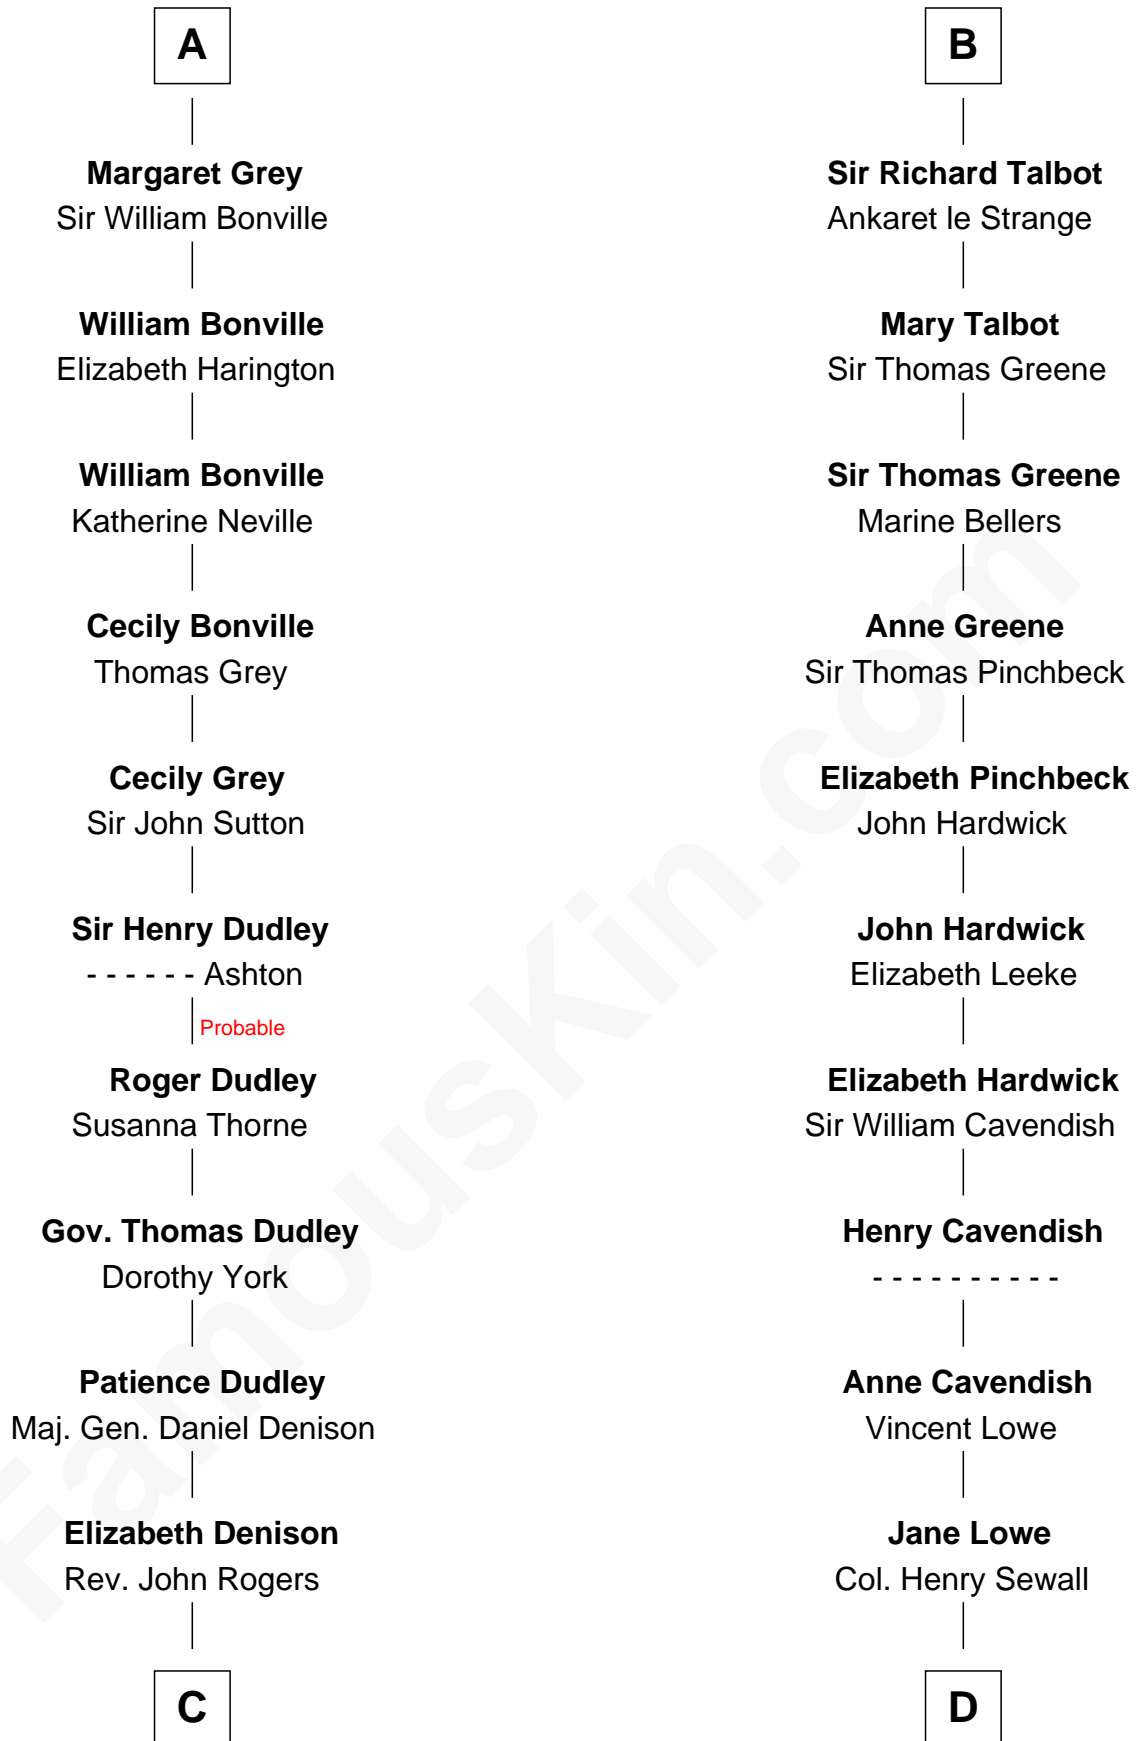

# FamousKin.com Relationship Chart of

**Nicholas Gilman**

*Signer of the U.S. Constitution*

20th cousin of

**Charles Carroll**

*Signer of the Declaration of Independence*

**C**

**Rev. Nathaniel Rogers**

Sarah Purkiss

**Elizabeth Rogers**

Rev. John Taylor

**Ann Taylor**

Nicholas Gilman

**Nicholas Gilman**

*Signer of the U.S. Constitution*

**D**

**Nicholas Sewall**

Susanna Burgess

**Jane Sewall**

Clement Brooke

**Elizabeth Brooke**

Charles Carroll

**Charles Carroll**

*Signer of Declaration of Independence*