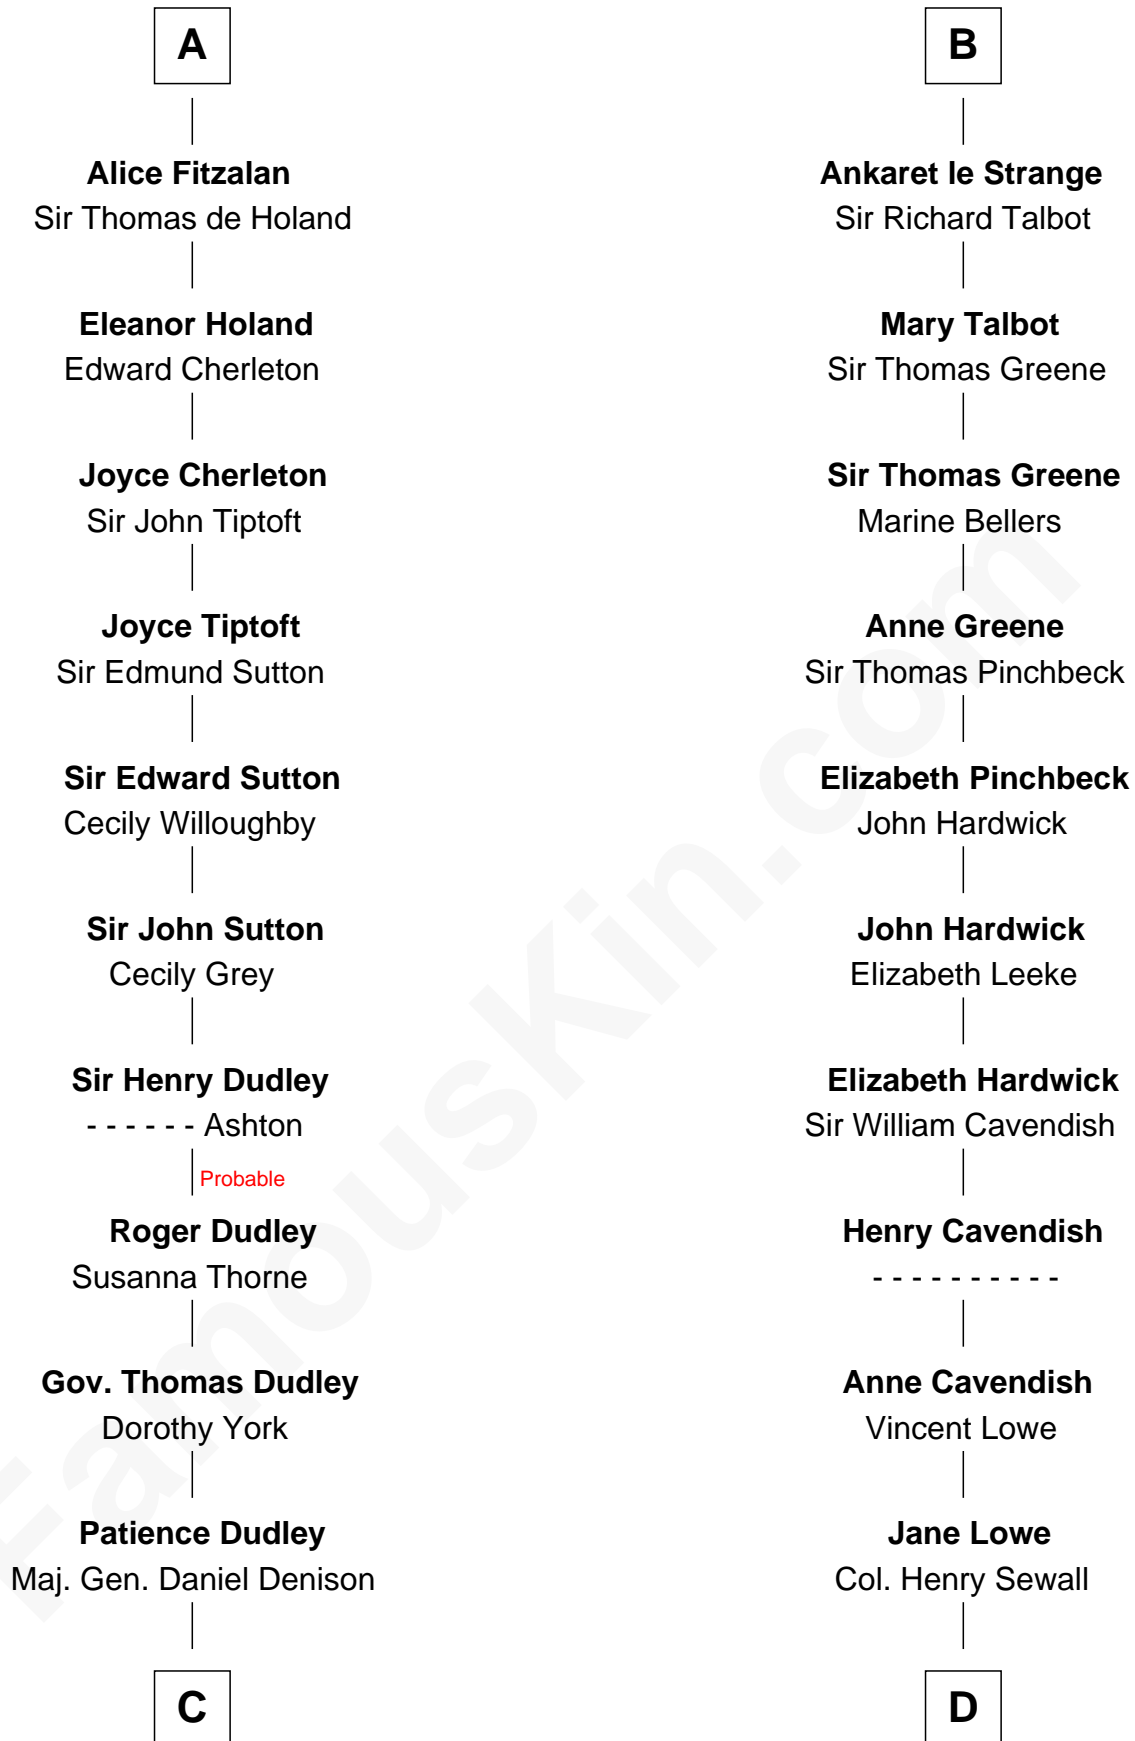

FamousKin.com

Relationship Chart of

Nicholas Gilman

Signer of the U.S. Constitution

20th cousin 1 time removed of

Charles Carroll

Signer of the Declaration of Independence

C

Elizabeth Denison

Rev. John Rogers

Rev. Nathaniel Rogers

Sarah Purkiss

Elizabeth Rogers

Rev. John Taylor

Ann Taylor

Nicholas Gilman