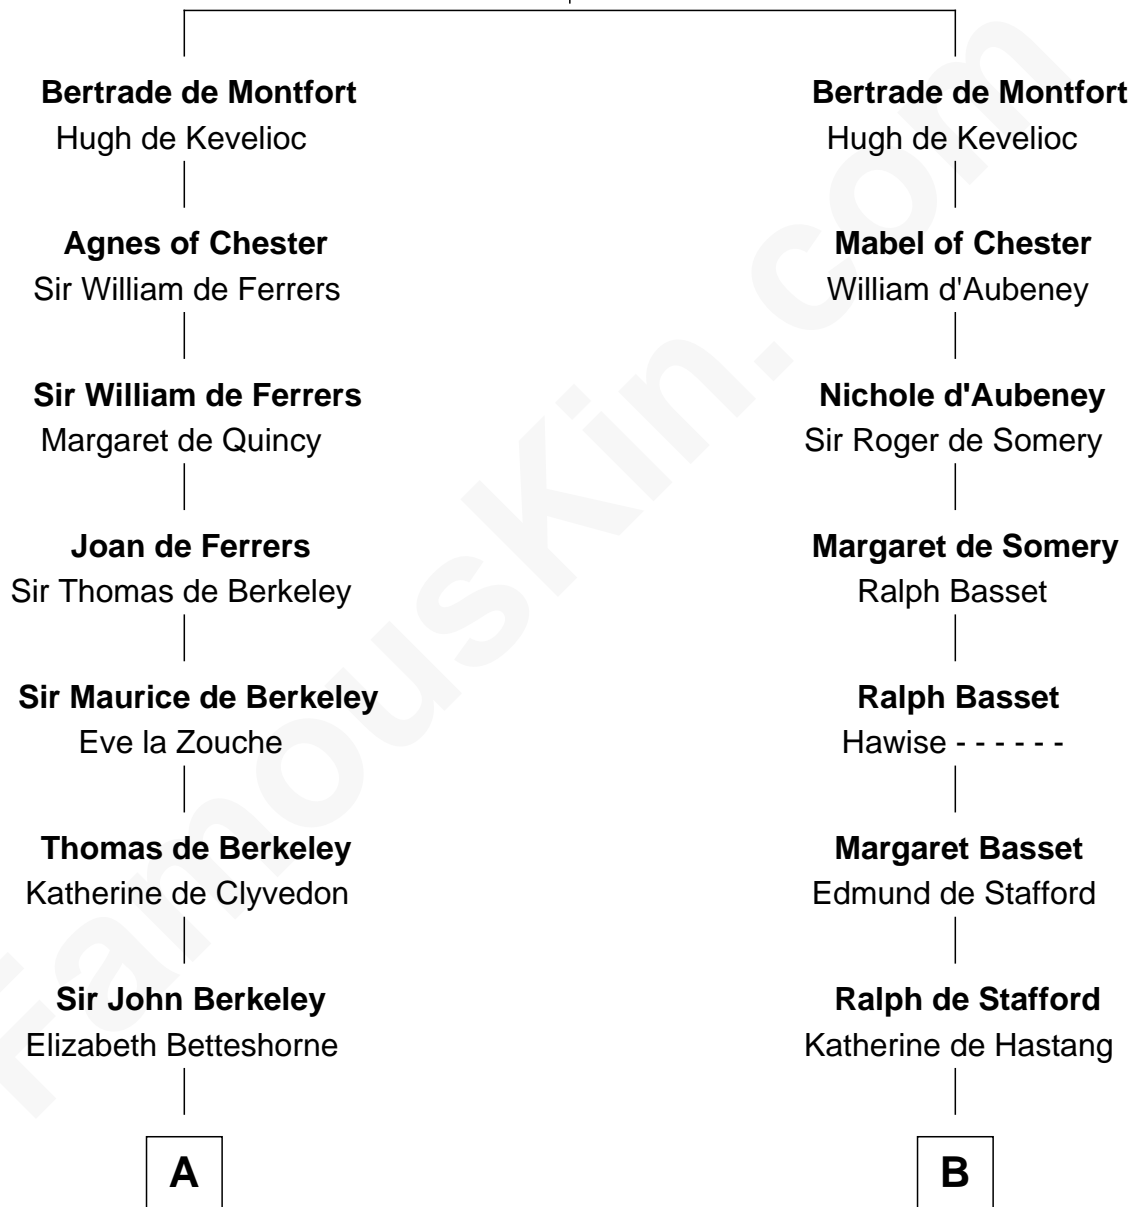

FamousKin.com

Relationship Chart of

Nicholas Gilman

Signer of the U.S. Constitution

19th cousin 2 times removed of

Charles Carroll

Signer of the Declaration of Independence

Simon III de Montfort

Maud - - - - -

C

Elizabeth Rogers

Rev. John Taylor

Ann Taylor

Nicholas Gilman

Nicholas Gilman

Signer of the U.S. Constitution