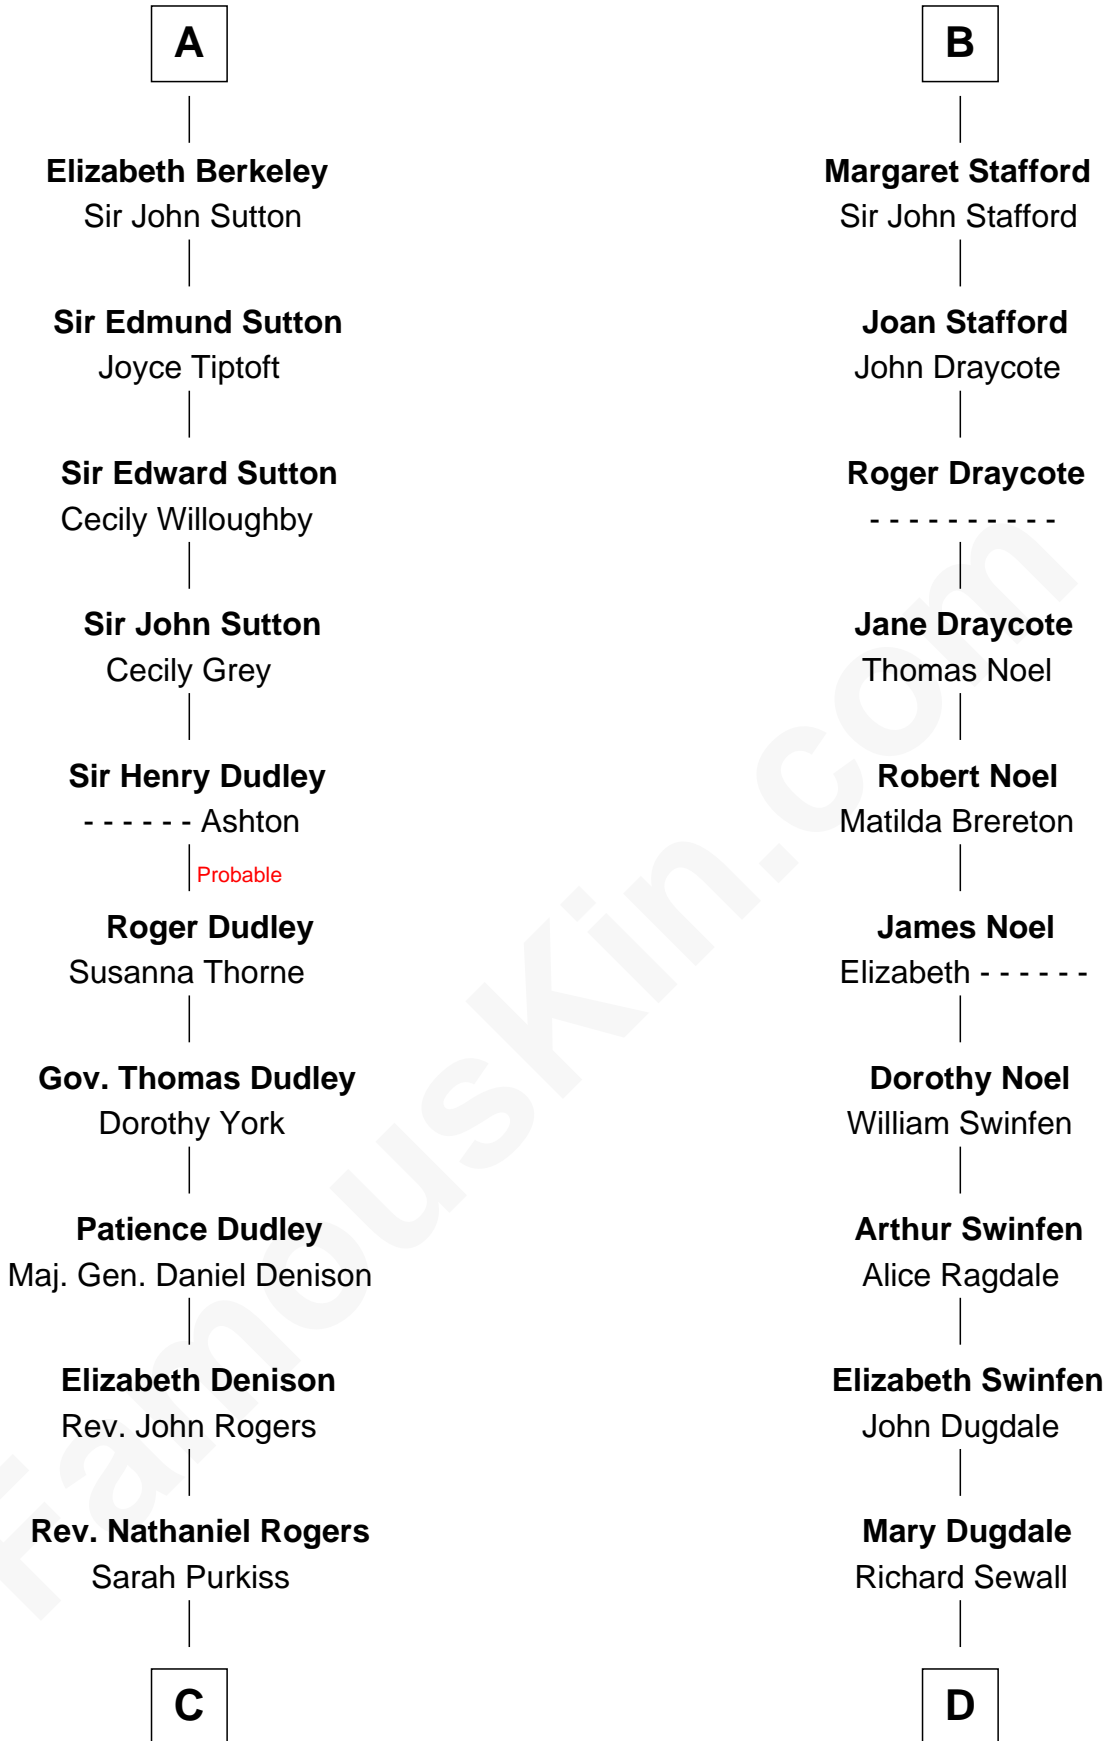

FamousKin.com

Relationship Chart of

Nicholas Gilman

Signer of the U.S. Constitution

19th cousin 2 times removed of

Charles Carroll

Signer of the Declaration of Independence

Simon III de Montfort

Maud - - - - -

C

Elizabeth Rogers

Rev. John Taylor

Ann Taylor

Nicholas Gilman

Nicholas Gilman

Signer of the U.S. Constitution