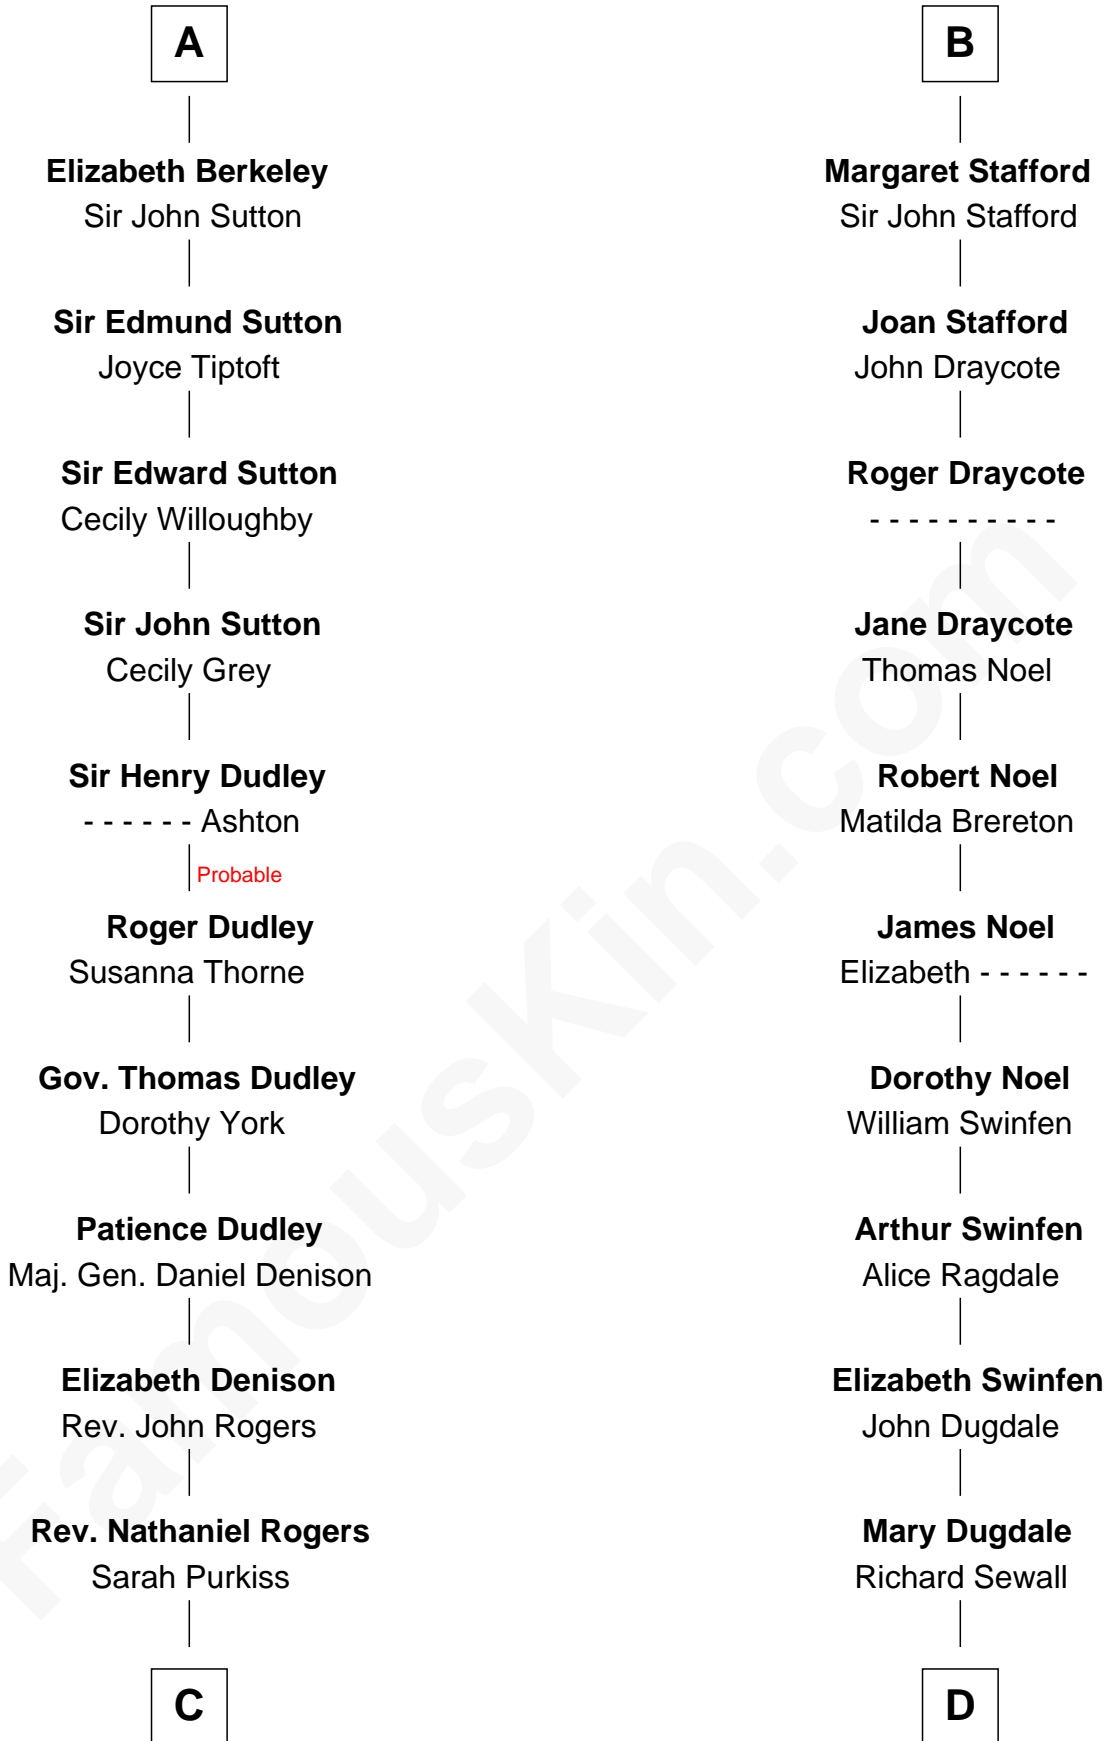

## Relationship Chart of

### Nicholas Gilman

*Signer of the U.S. Constitution*

19th cousin 2 times removed of

### Charles Carroll

*Signer of the Declaration of Independence*

**Sir Ranulf de Gernons**

Maud of Gloucester

**C**

**Elizabeth Rogers**

Rev. John Taylor

**Ann Taylor**

Nicholas Gilman

**Nicholas Gilman**

*Signer of the U.S. Constitution*

**D**

**Col. Henry Sewall**

Jane Lowe

**Nicholas Sewall**

Susanna Burgess