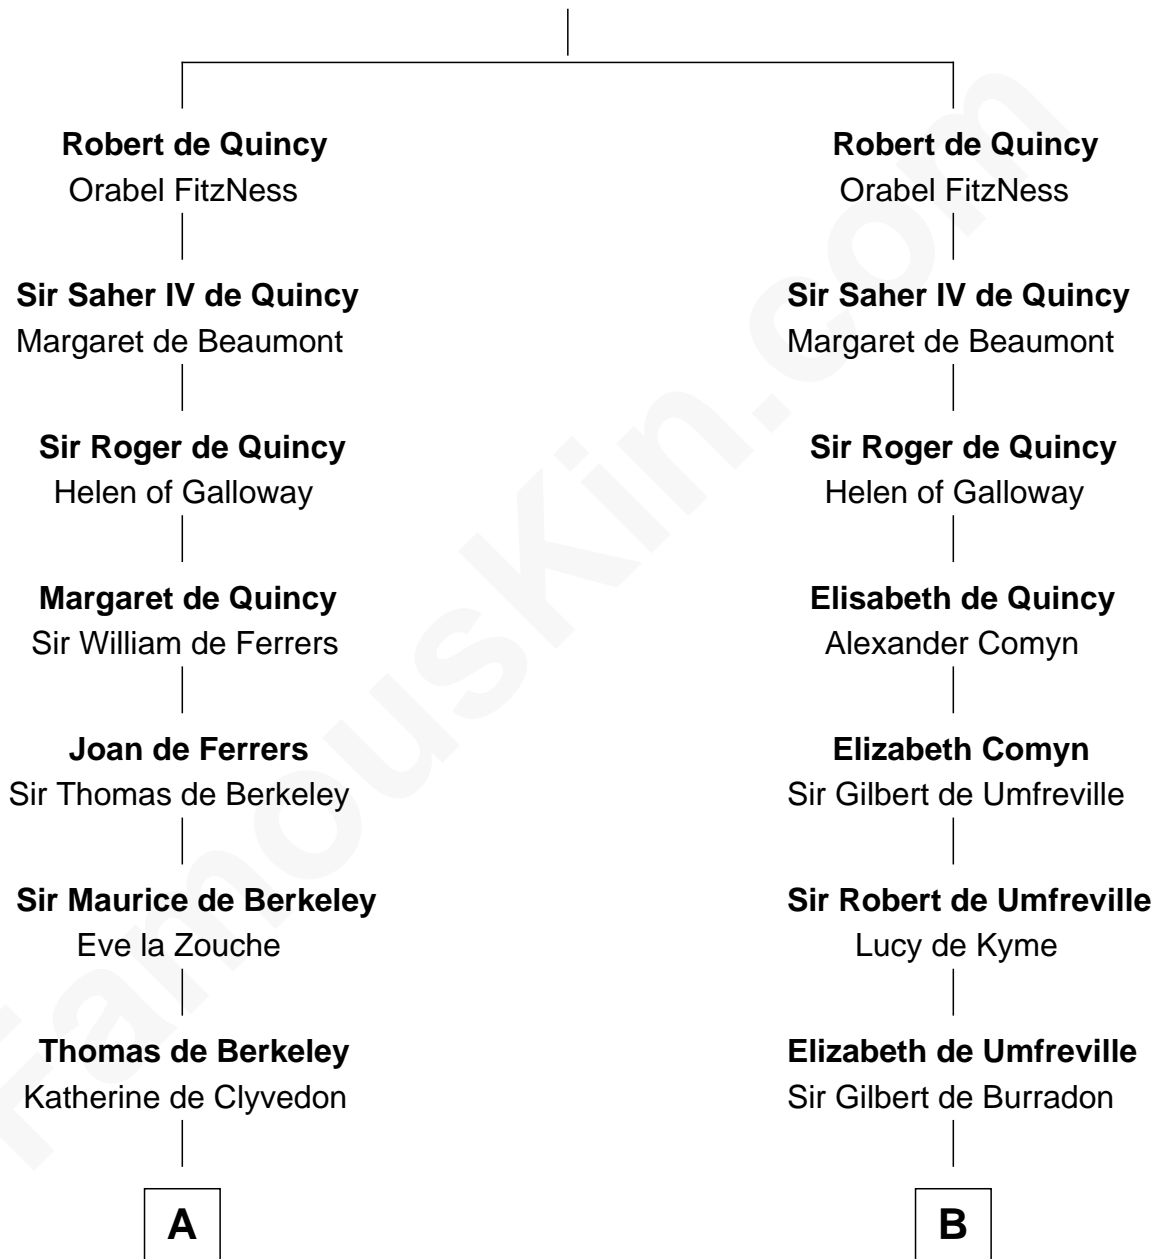

Saher I de Quincy

Maud de St. Liz