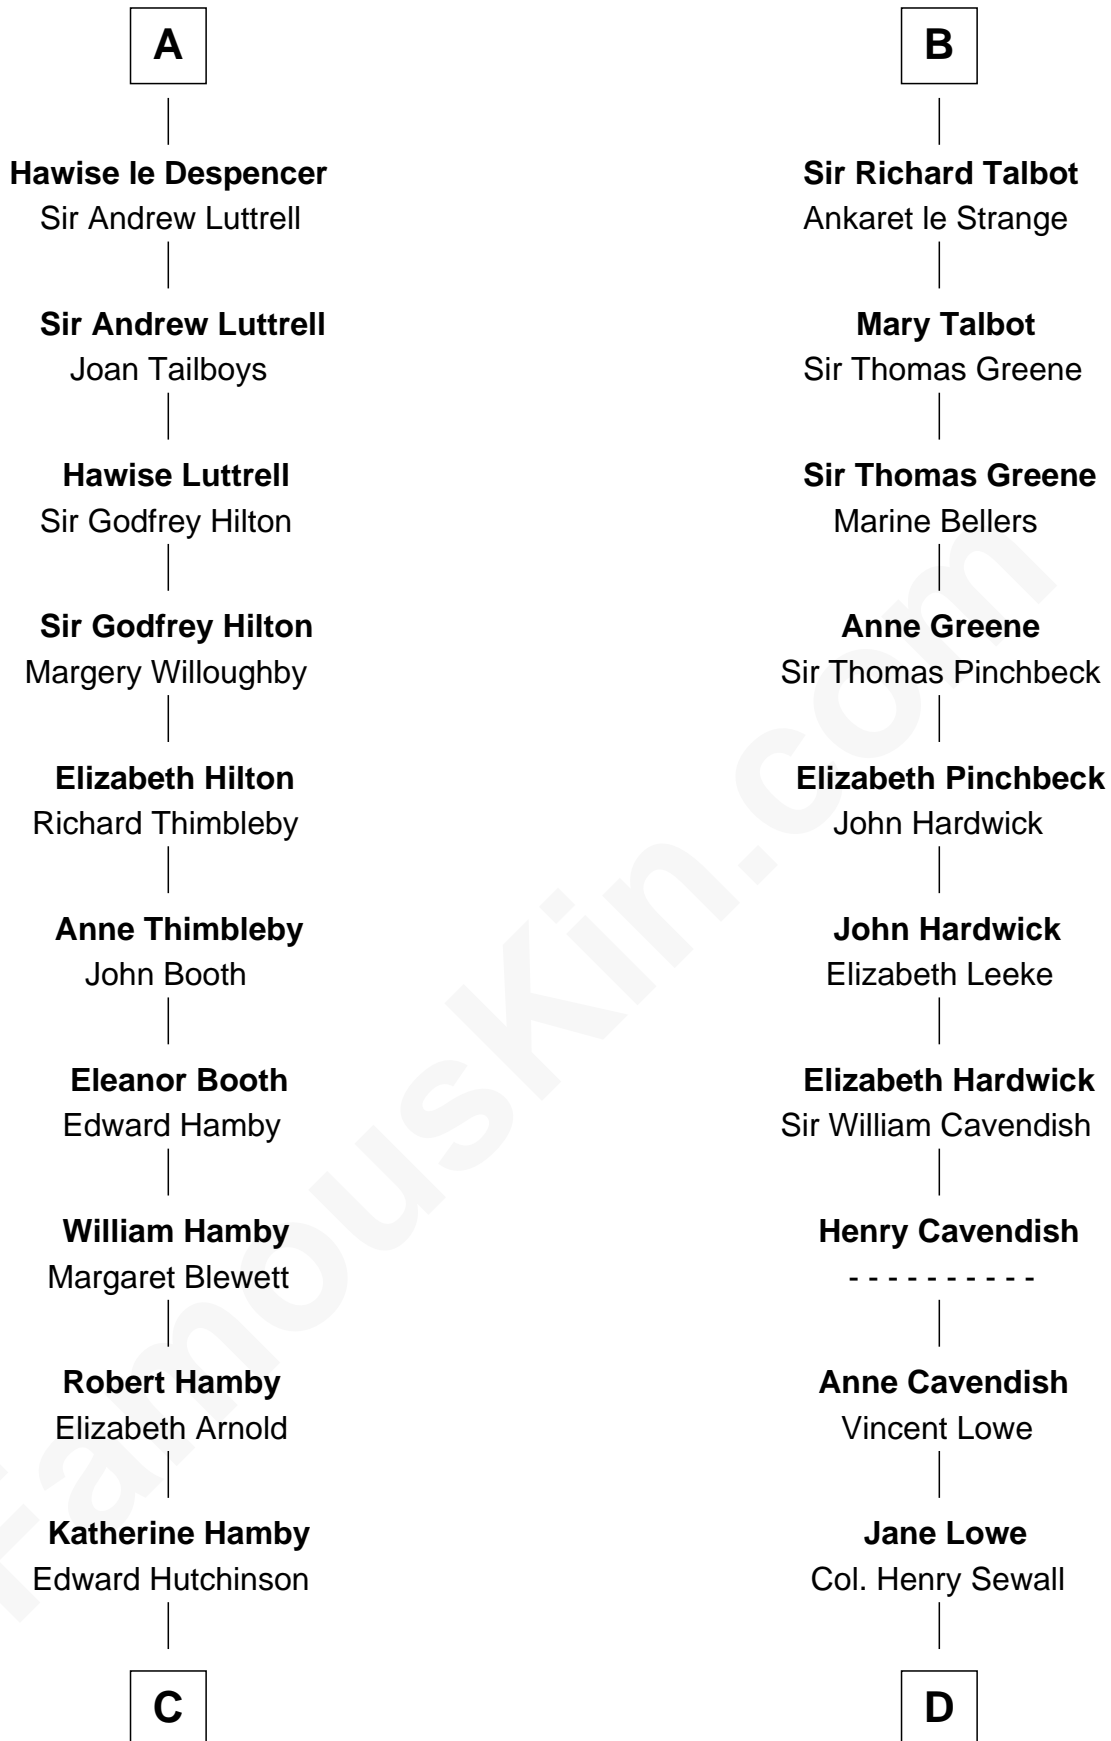

FamousKin.com

Relationship Chart of

Nicholas Gilman

Signer of the U.S. Constitution

20th cousin 1 time removed of

Charles Carroll

Signer of the Declaration of Independence

Richard Fitzgilbert de Clare

Adeliza de Meschines

C

Elizabeth Hutchinson

Edward Winslow

Anna Winslow

John Taylor

Rev. John Taylor

Elizabeth Rogers