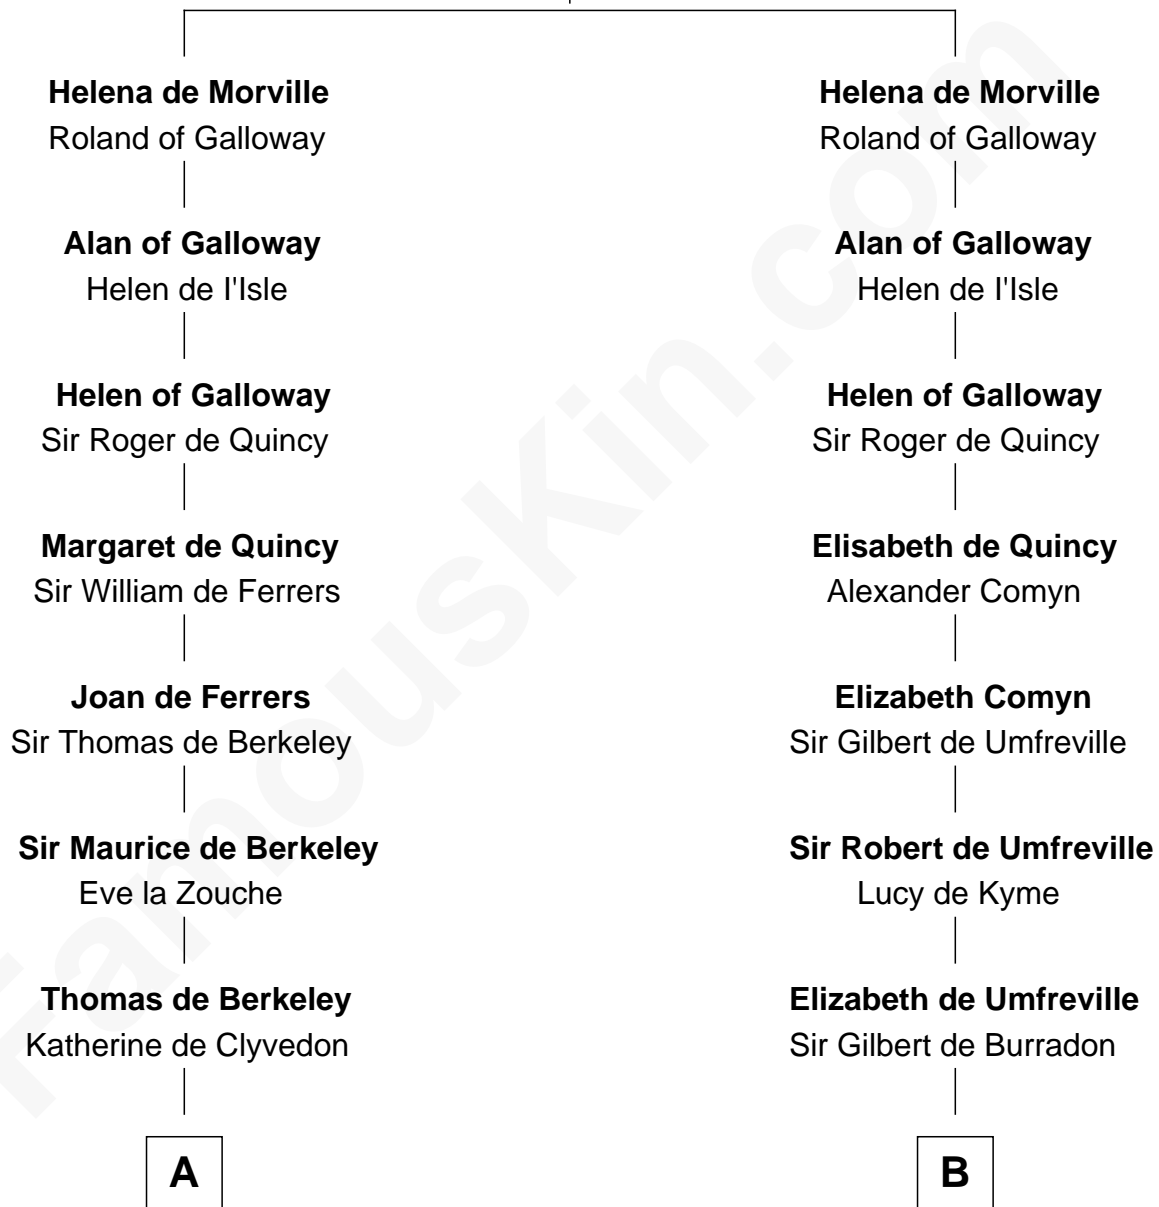

Richard de Morville

Avice of Lancaster