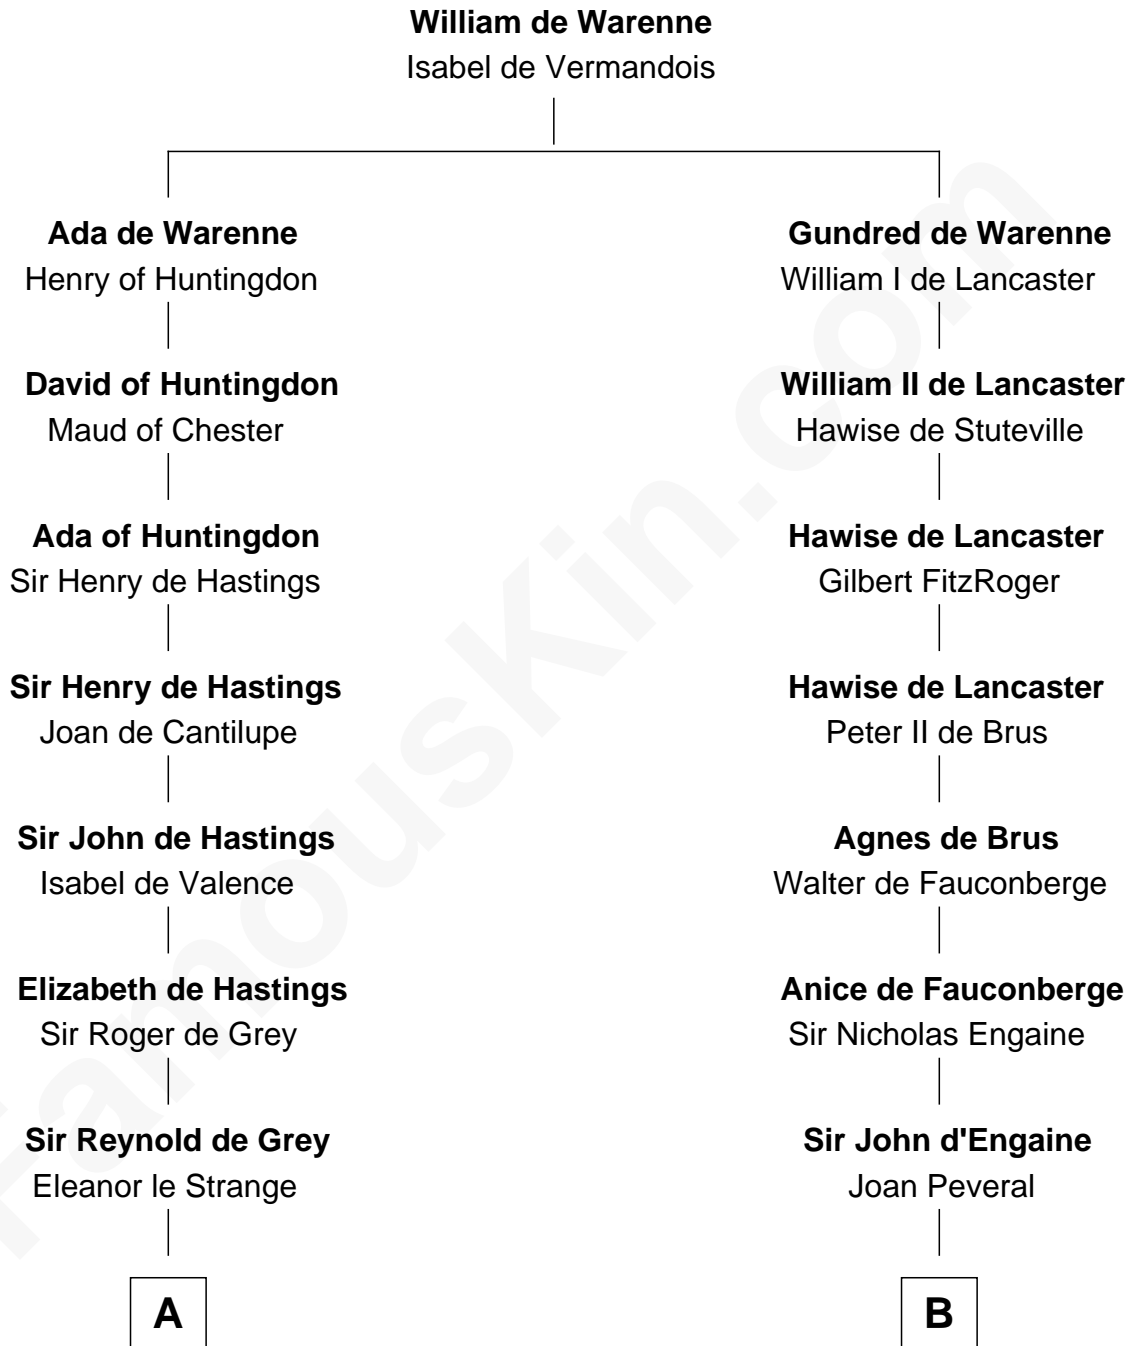

FamousKin.com

Relationship Chart of

Nicholas Gilman

Signer of the U.S. Constitution

20th cousin 1 time removed of

Charles Carroll

Signer of the Declaration of Independence

C

Elizabeth Denison

Rev. John Rogers

Rev. Nathaniel Rogers

Sarah Purkiss

Elizabeth Rogers

Rev. John Taylor

Ann Taylor

Nicholas Gilman