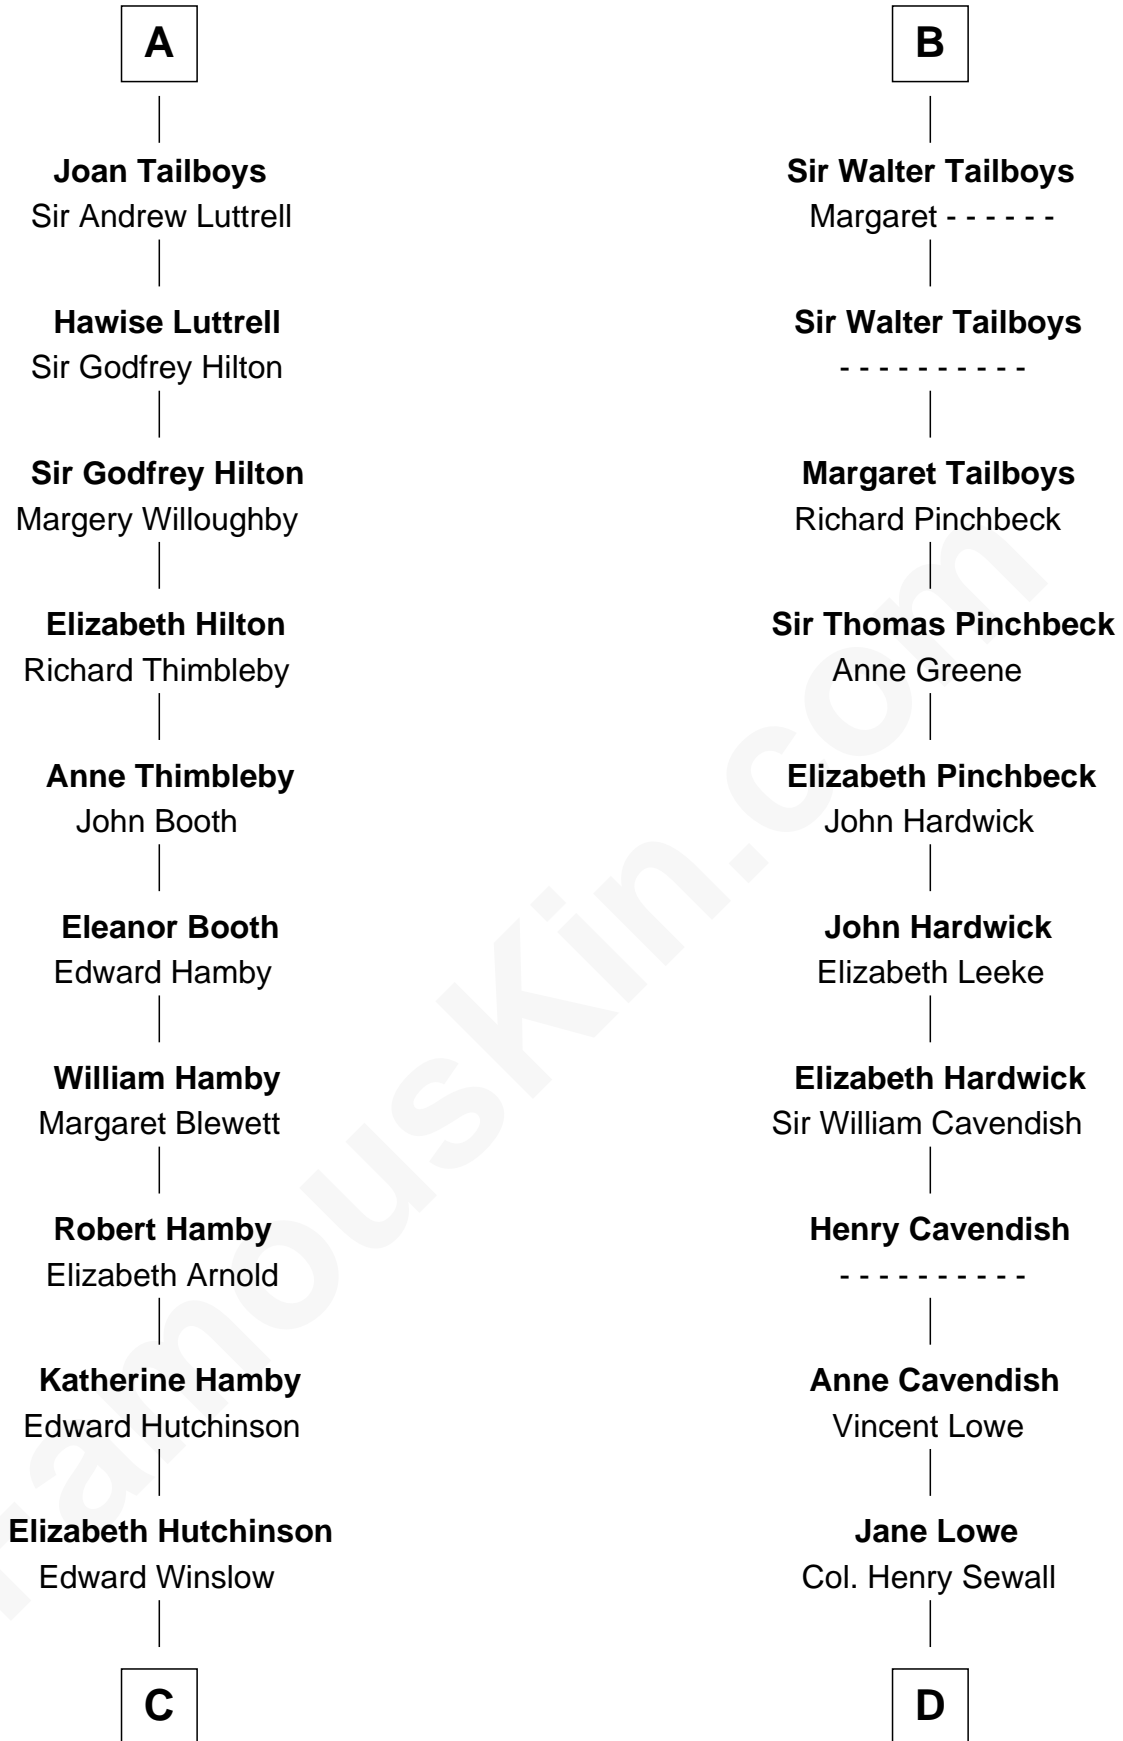

# FamousKin.com Relationship Chart of

**Nicholas Gilman**

*Signer of the U.S. Constitution*

20th cousin of

**Charles Carroll**

*Signer of the Declaration of Independence*

**Sir Ralph de Tony**  
Margaret Beaumont

**C**

**Anna Winslow**

John Taylor

**Rev. John Taylor**

Elizabeth Rogers

**Ann Taylor**

Nicholas Gilman

**Nicholas Gilman**

*Signer of the U.S. Constitution*

**D**

**Nicholas Sewall**

Susanna Burgess

**Jane Sewall**

Clement Brooke

**Elizabeth Brooke**

Charles Carroll