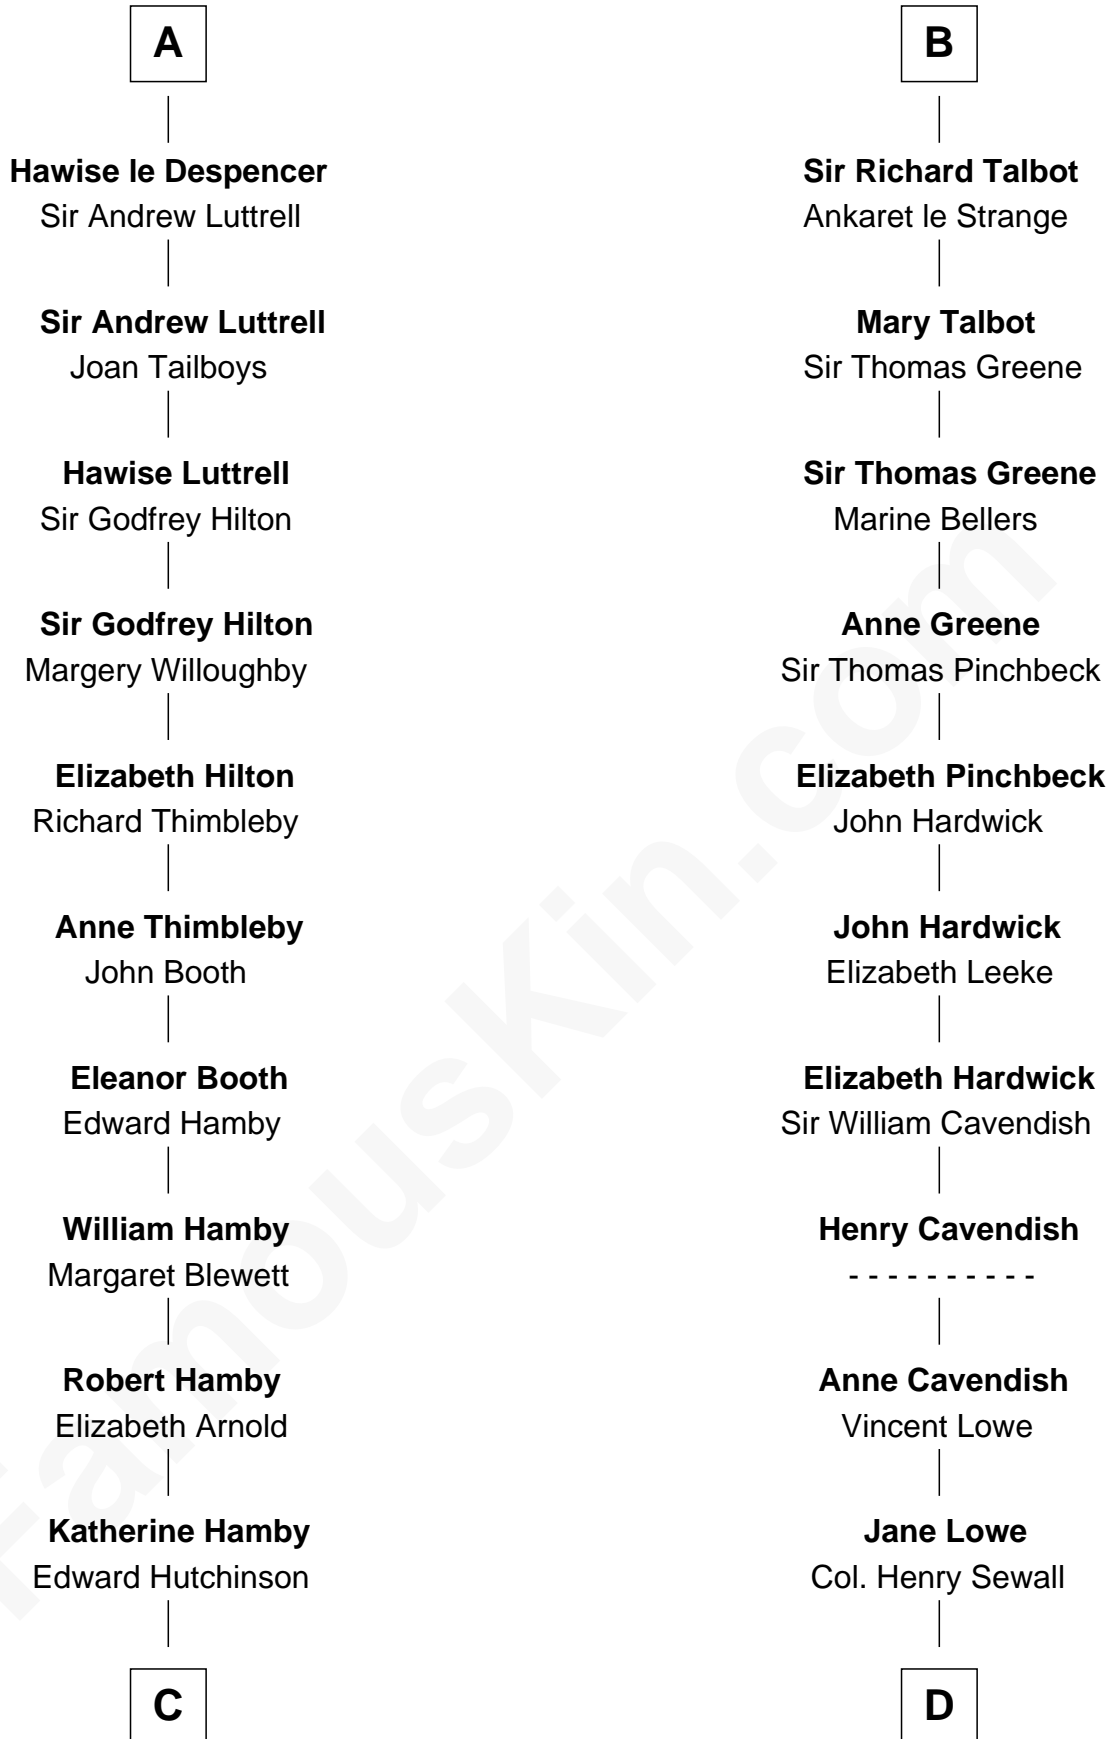

FamousKin.com Relationship Chart of

Nicholas Gilman

Signer of the U.S. Constitution

20th cousin 1 time removed of

Charles Carroll

Signer of the Declaration of Independence

Geoffrey de Mandeville

Rohese de Vere

Sir Philip le Despencer
Joan de Cobham

A

Maud de Mandeville
Piers de Lutegareshale

Sir Geoffrey FitzPiers
Aveline de Clare

Sir John FitzGeoffrey
Isabel le Bigod

Joan FitzJohn
Thebaud le Boteler

Sir Edmund Boteler
Joan FitzGerald

Sir James le Boteler
Eleanor de Bohun

Pernel le Boteler
Sir Gilbert Talbot

B

C

Elizabeth Hutchinson

Edward Winslow

Anna Winslow

John Taylor