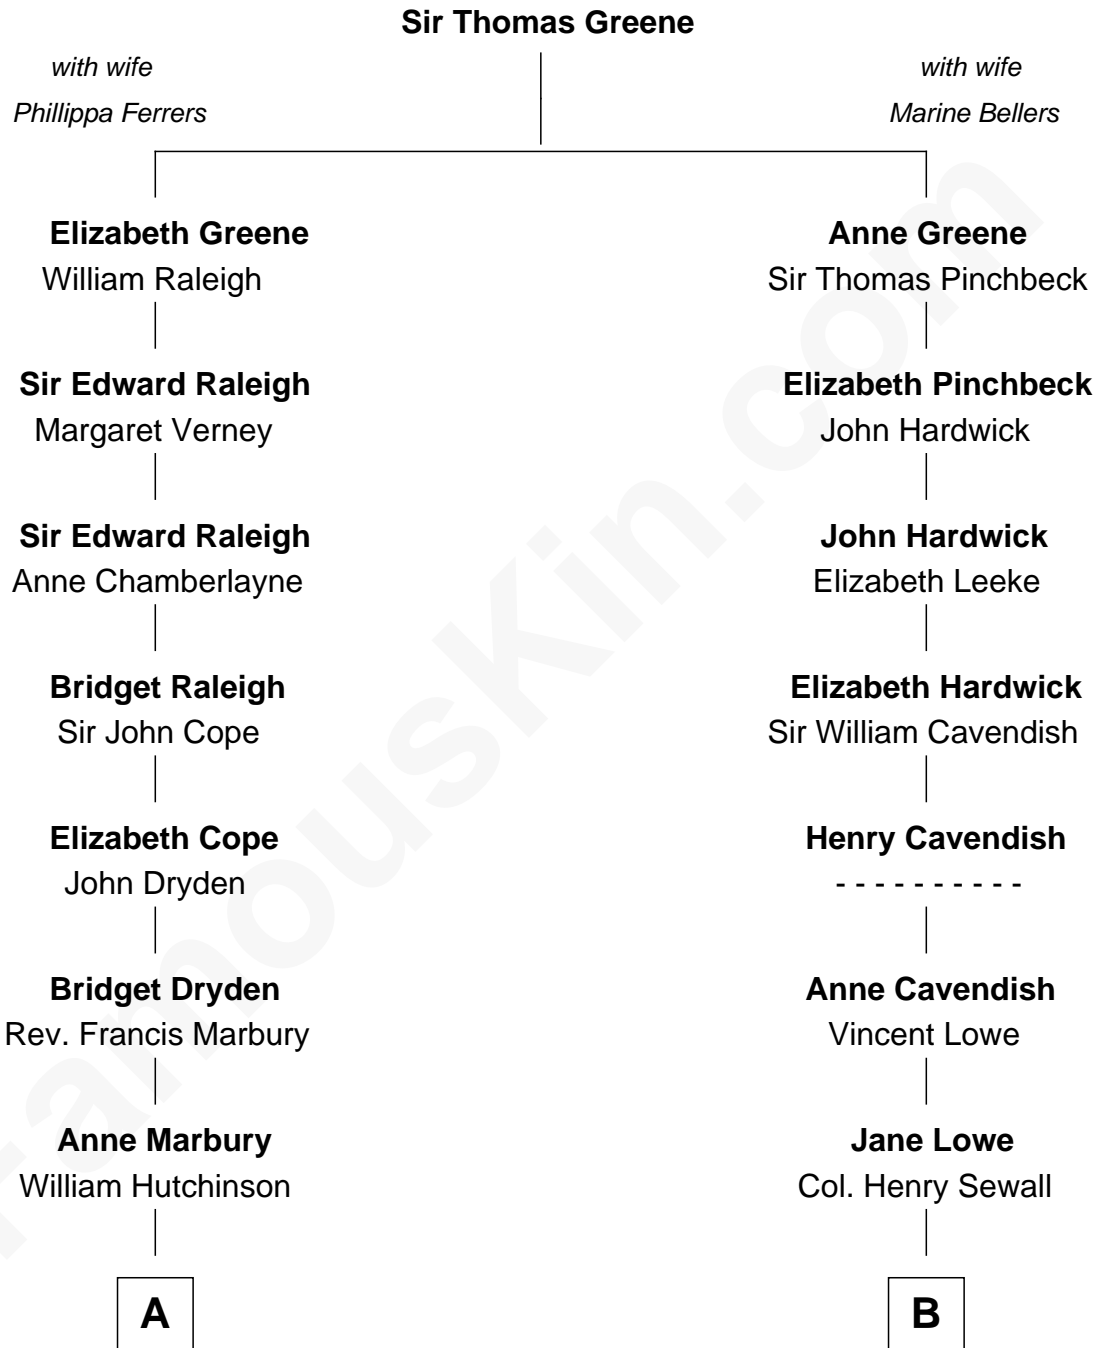

FamousKin.com

Relationship Chart of

Nicholas Gilman

Signer of the U.S. Constitution

10th cousin 2 times removed of

Charles Carroll

Signer of the Declaration of Independence

A

Edward Hutchinson

Katherine Hamby

Elizabeth Hutchinson

Edward Winslow

Anna Winslow

John Taylor

Rev. John Taylor

Elizabeth Rogers