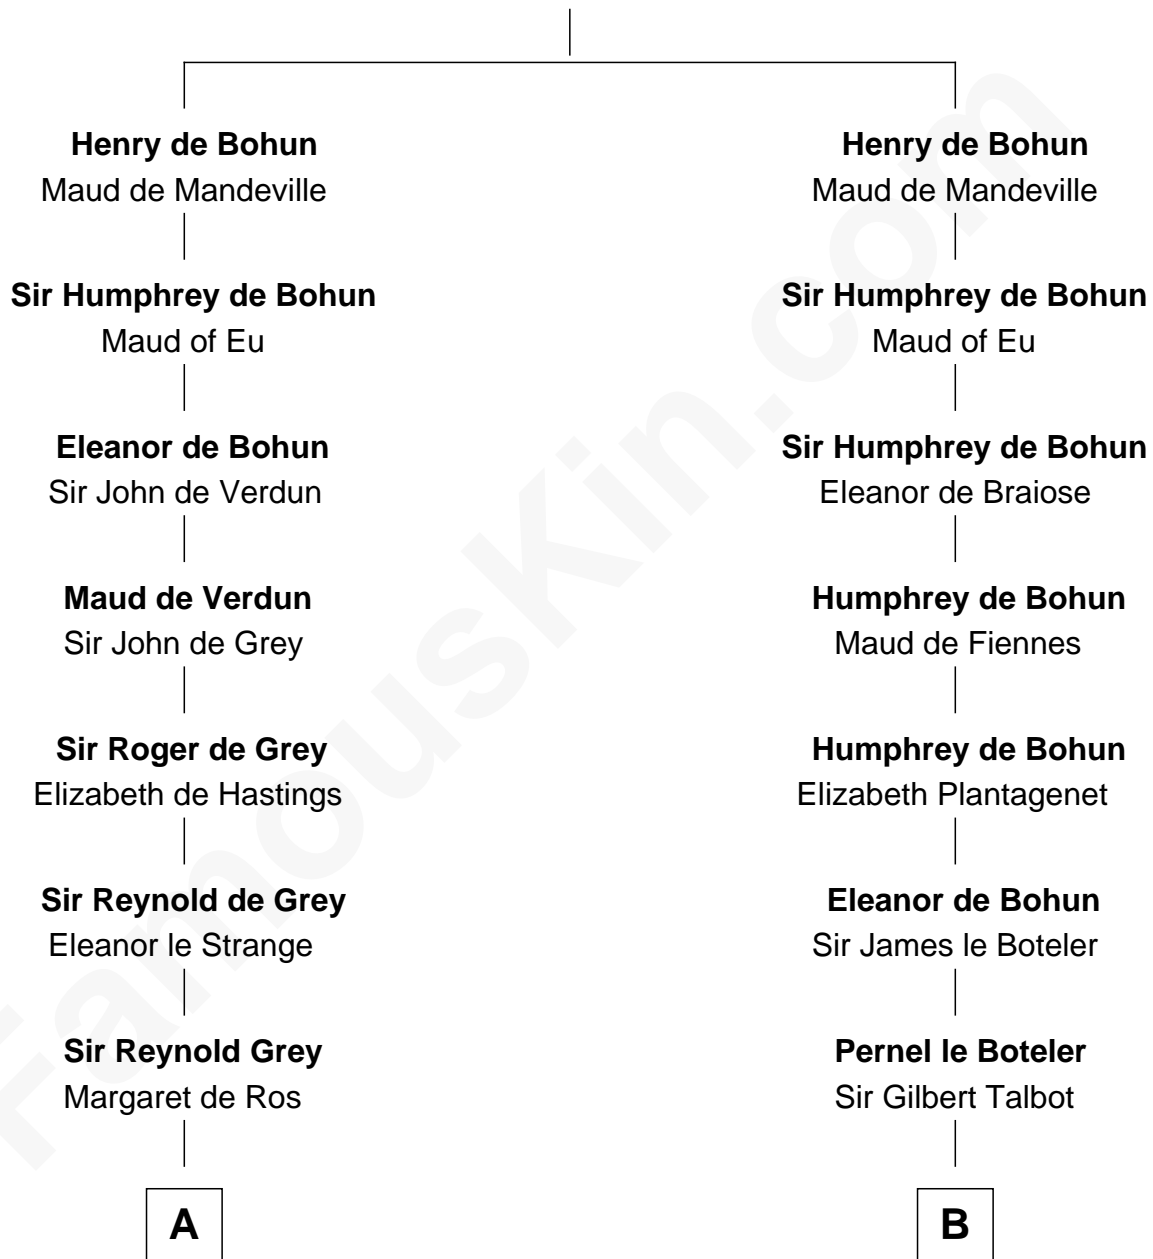

# FamousKin.com Relationship Chart of

**Nicholas Gilman**

*Signer of the U.S. Constitution*

20th cousin of

**John Carroll**

*Founder of Georgetown University*

**Humphrey IV de Bohun**

Margaret of Scotland

**C**

**Rev. Nathaniel Rogers**

Sarah Purkiss

**Elizabeth Rogers**

Rev. John Taylor

**Ann Taylor**

Nicholas Gilman

**Nicholas Gilman**

*Signer of the U.S. Constitution*

**D**

**Elizabeth Sewall**

William Digges

**Anne Digges**

Henry Darnall

**Eleanor Darnall**

Daniel Carroll