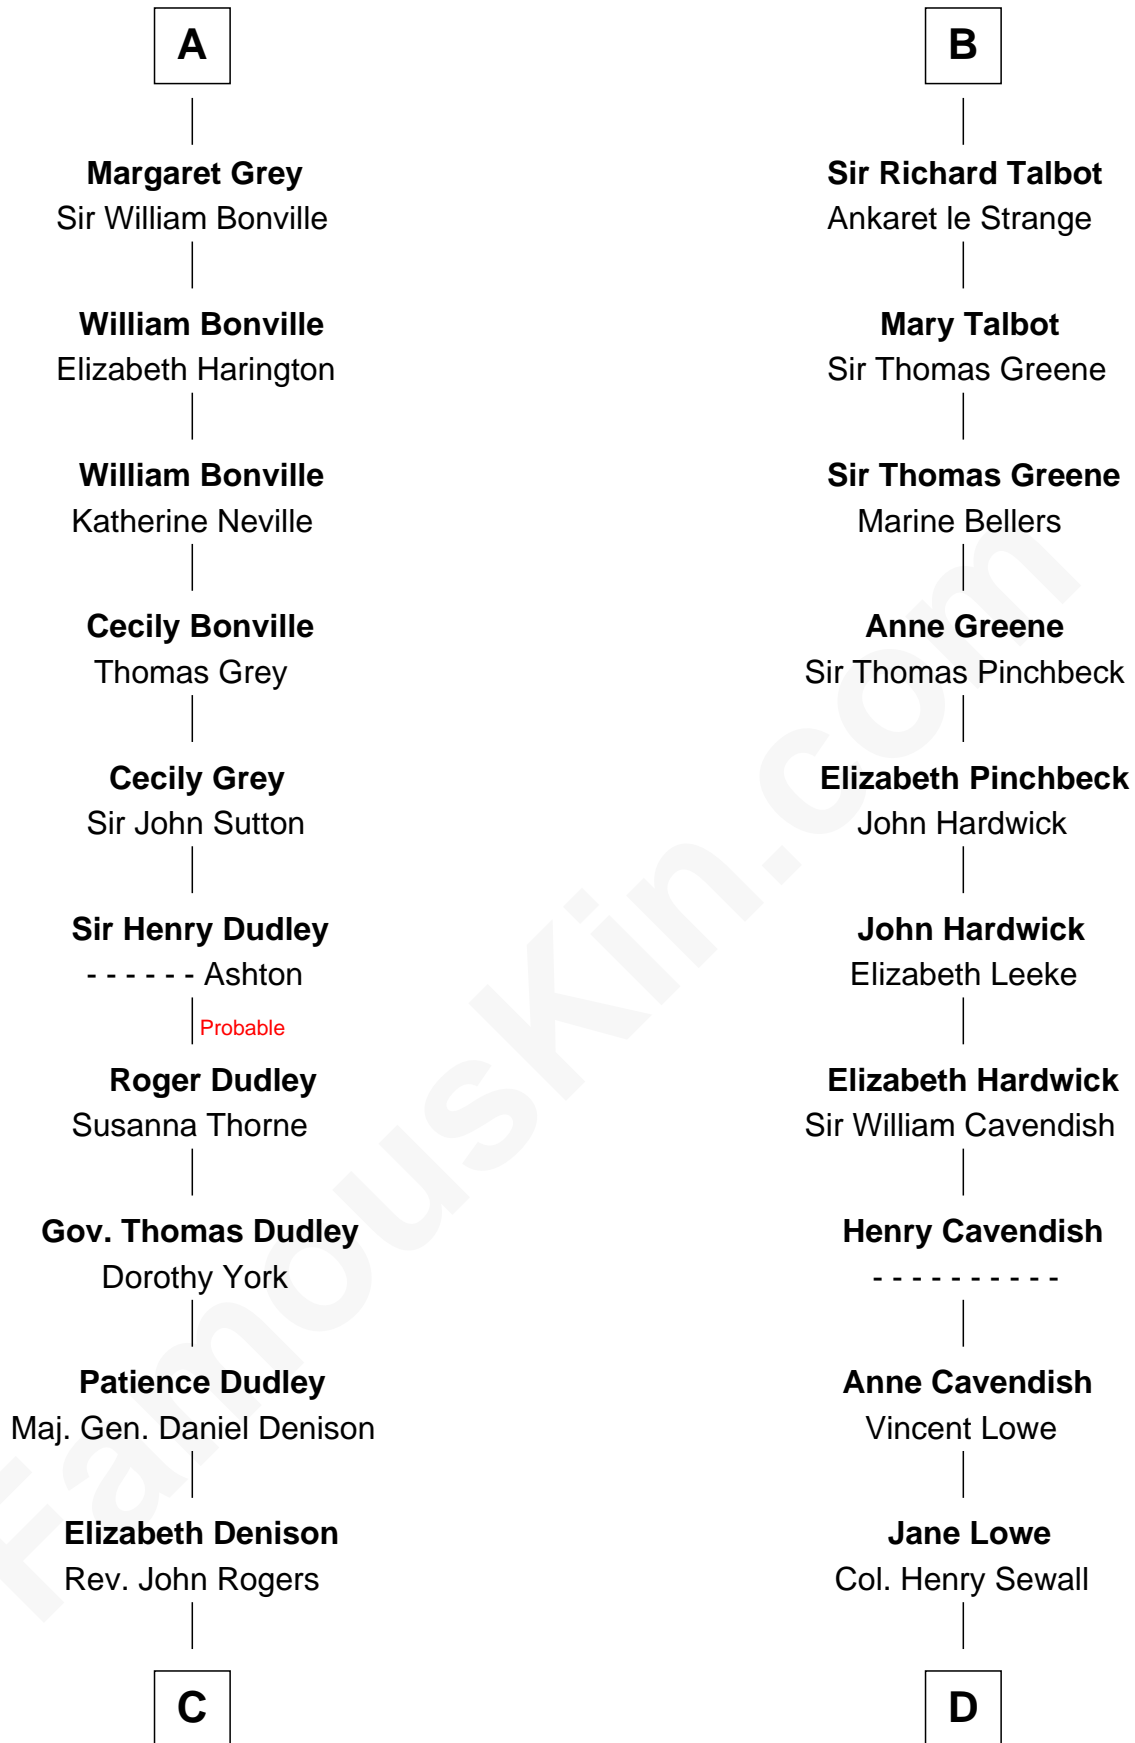

# FamousKin.com Relationship Chart of

**Nicholas Gilman**

*Signer of the U.S. Constitution*

20th cousin of

**John Carroll**

*Founder of Georgetown University*

**Humphrey IV de Bohun**

Margaret of Scotland

**C**

**Rev. Nathaniel Rogers**

Sarah Purkiss

**Elizabeth Rogers**

Rev. John Taylor

**Ann Taylor**

Nicholas Gilman

**Nicholas Gilman**

*Signer of the U.S. Constitution*

**D**

**Elizabeth Sewall**

William Digges

**Anne Digges**

Henry Darnall

**Eleanor Darnall**

Daniel Carroll