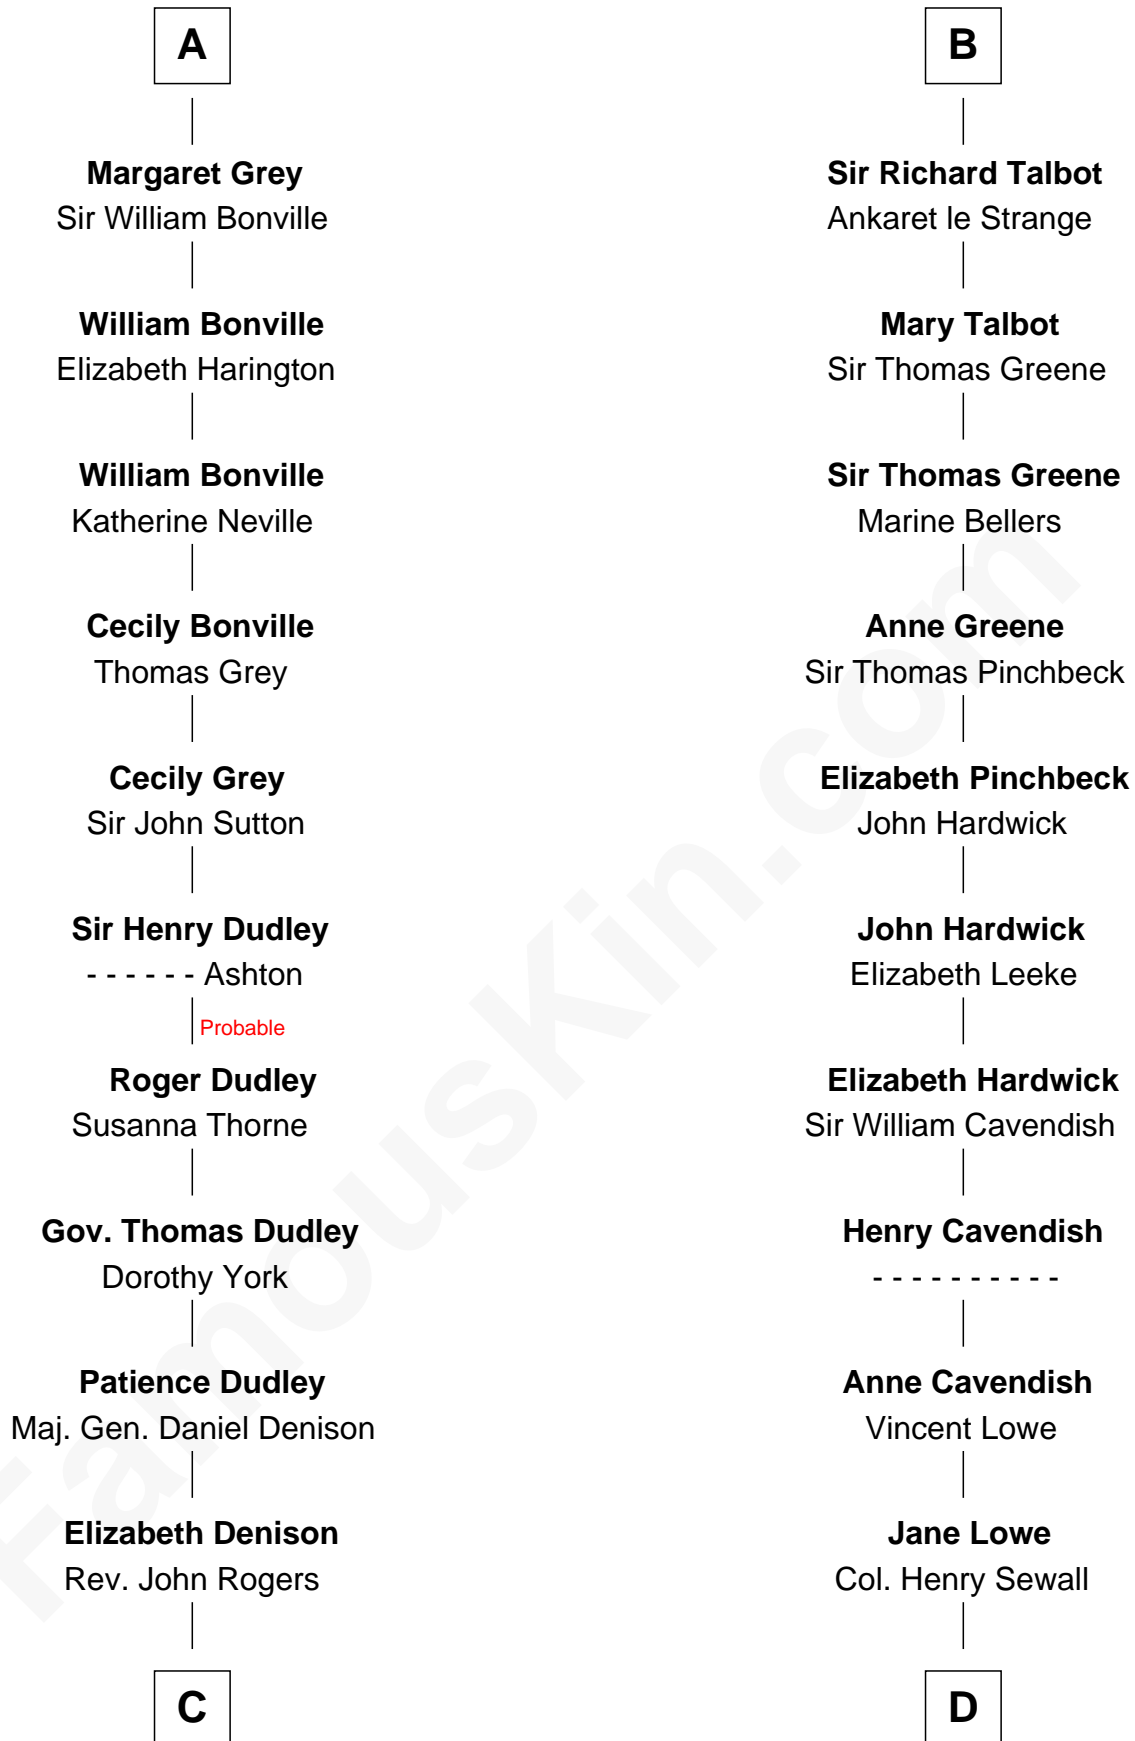

# FamousKin.com Relationship Chart of

**Nicholas Gilman**

*Signer of the U.S. Constitution*

20th cousin of

**John Carroll**

*Founder of Georgetown University*

**Henri de Eu**  
Maud de Warenne

**C**

**Rev. Nathaniel Rogers**

Sarah Purkiss

**Elizabeth Rogers**

Rev. John Taylor

**Ann Taylor**

Nicholas Gilman

**Nicholas Gilman**

*Signer of the U.S. Constitution*

**D**

**Elizabeth Sewall**

William Digges

**Anne Digges**

Henry Darnall

**Eleanor Darnall**

Daniel Carroll

**John Carroll**