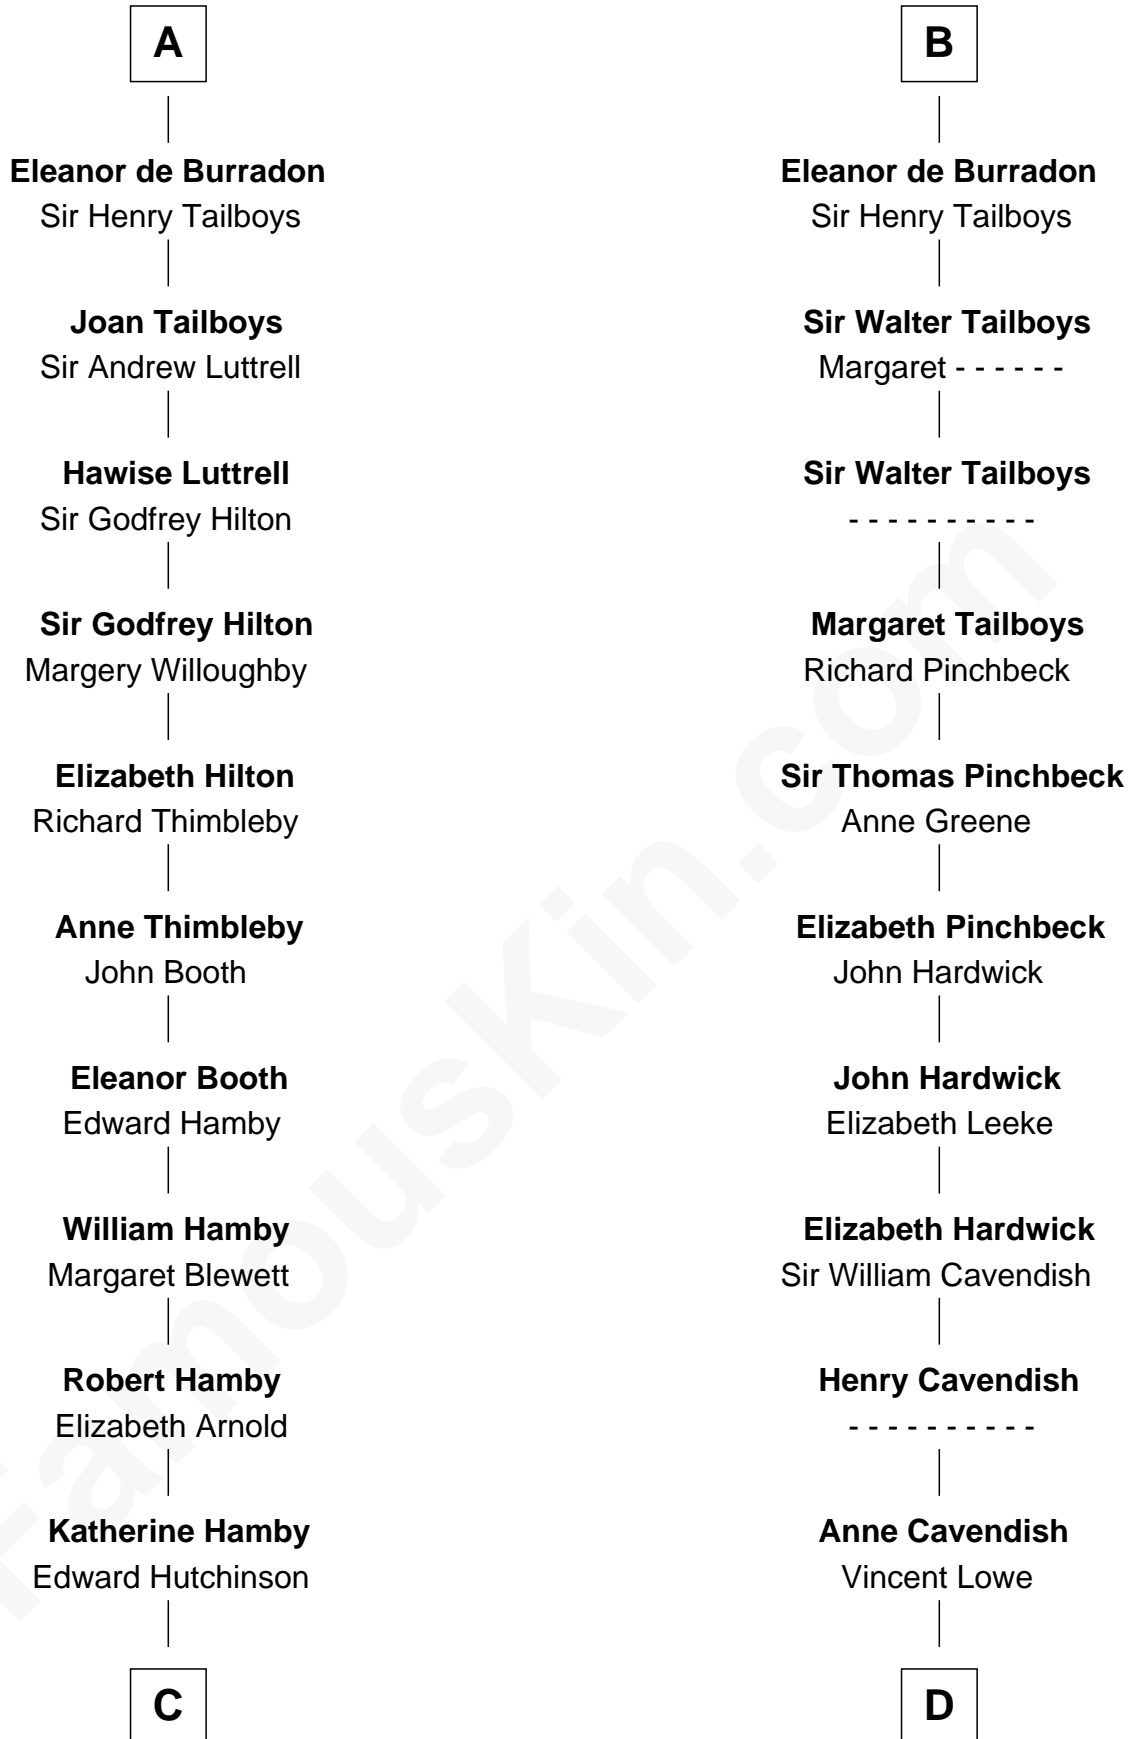

# FamousKin.com Relationship Chart of

**Nicholas Gilman**

*Signer of the U.S. Constitution*

21st cousin of

**John Carroll**

*Founder of Georgetown University*

**Donald III, King of Scotland**

**C**

**Elizabeth Hutchinson**

Edward Winslow

**Anna Winslow**

John Taylor

**Rev. John Taylor**

Elizabeth Rogers

**Ann Taylor**

Nicholas Gilman

**Nicholas Gilman**

*Signer of the U.S. Constitution*

**D**

**Jane Lowe**

Col. Henry Sewall

**Elizabeth Sewall**

William Digges

**Anne Digges**