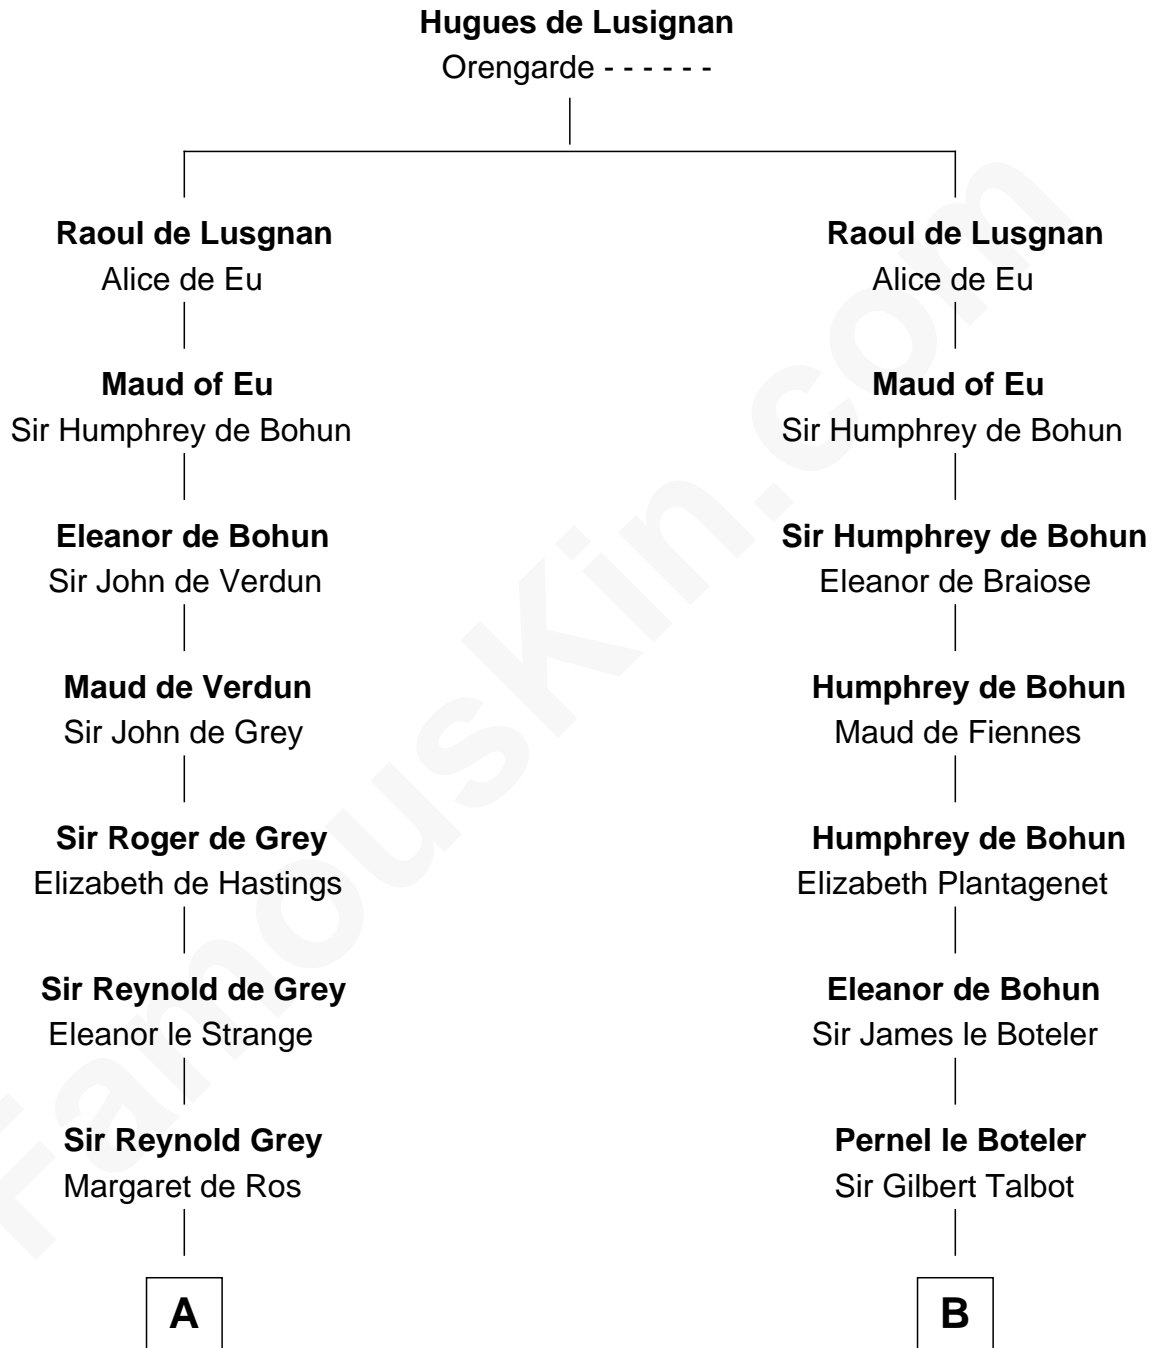

FamousKin.com Relationship Chart of

Nicholas Gilman

Signer of the U.S. Constitution

20th cousin of

John Carroll

Founder of Georgetown University

C

Rev. Nathaniel Rogers

Sarah Purkiss

Elizabeth Rogers

Rev. John Taylor

Ann Taylor

Nicholas Gilman

Nicholas Gilman

Signer of the U.S. Constitution

D

Elizabeth Sewall

William Digges

Anne Digges

Henry Darnall

Eleanor Darnall

Daniel Carroll

John Carroll

Founder, Georgetown University