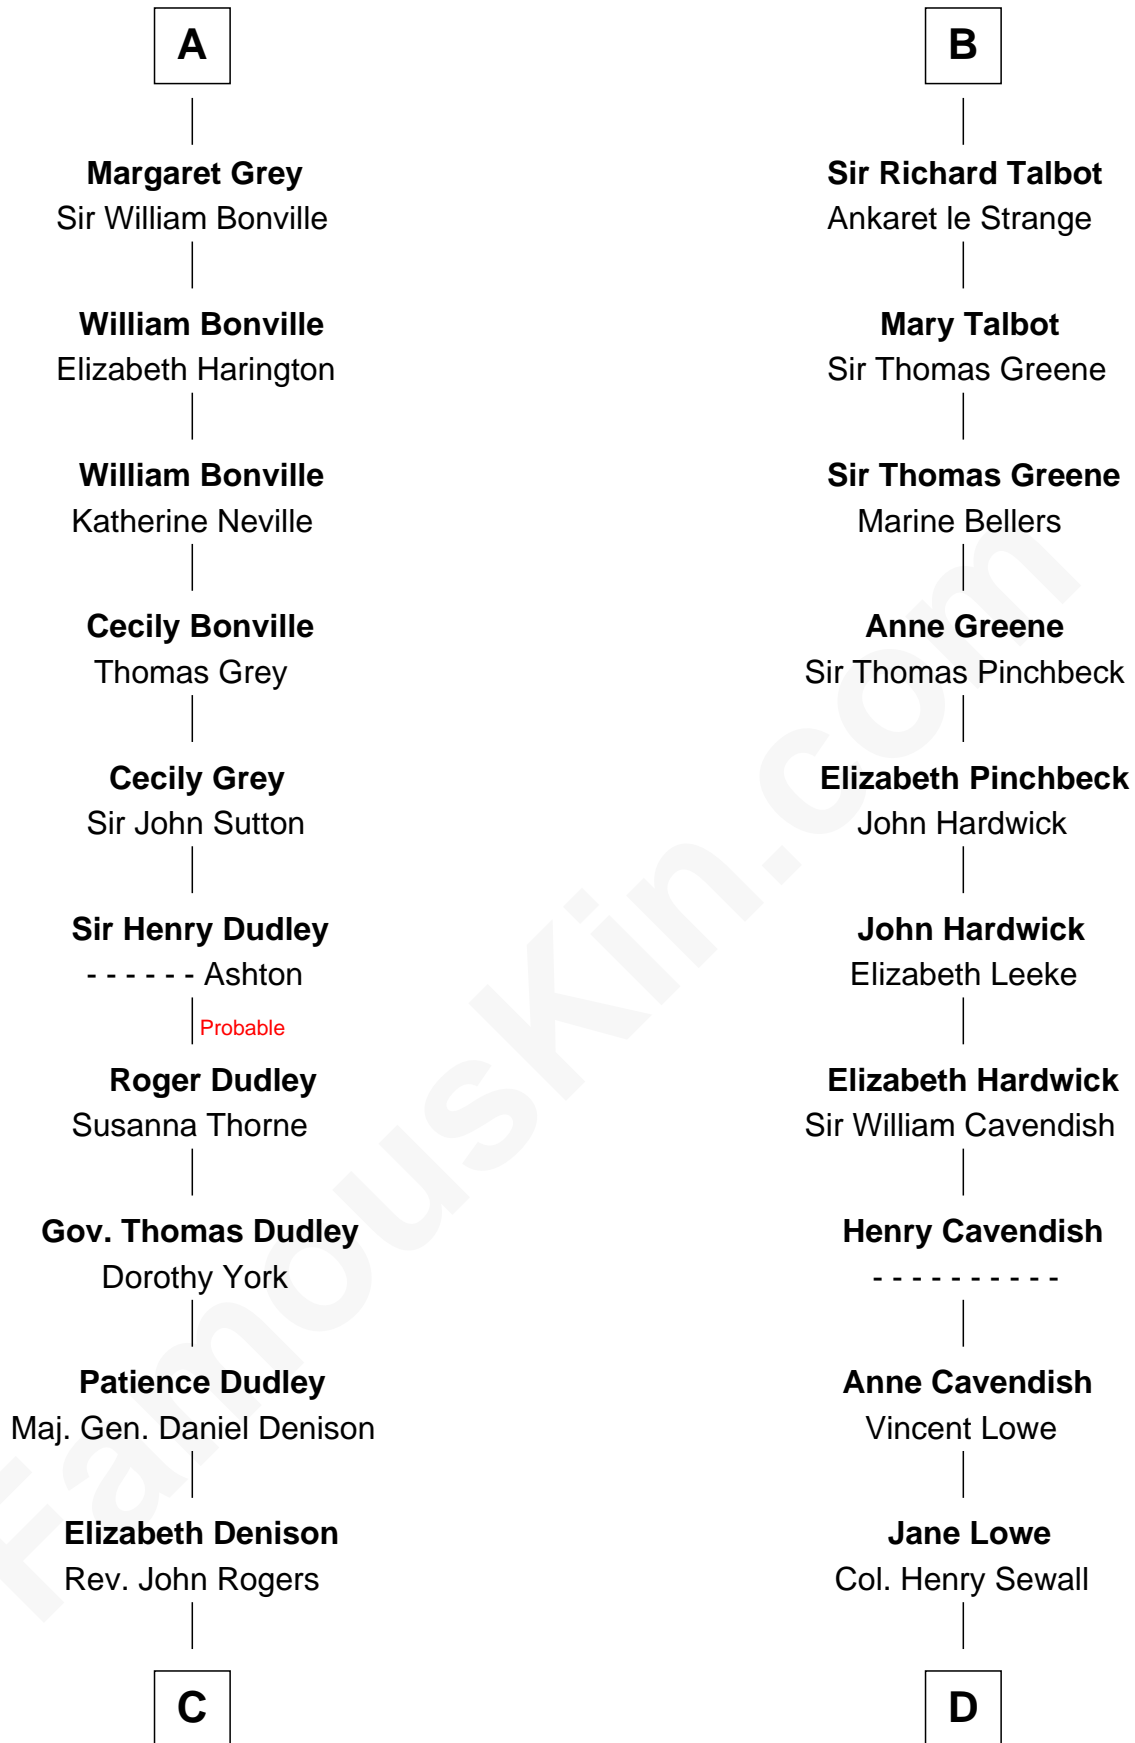

FamousKin.com Relationship Chart of

Nicholas Gilman

Signer of the U.S. Constitution

20th cousin of

John Carroll

Founder of Georgetown University

C

Rev. Nathaniel Rogers

Sarah Purkiss

Elizabeth Rogers

Rev. John Taylor

Ann Taylor

Nicholas Gilman

Nicholas Gilman

Signer of the U.S. Constitution

D

Elizabeth Sewall

William Digges

Anne Digges

Henry Darnall

Eleanor Darnall

Daniel Carroll

John Carroll

Founder, Georgetown University