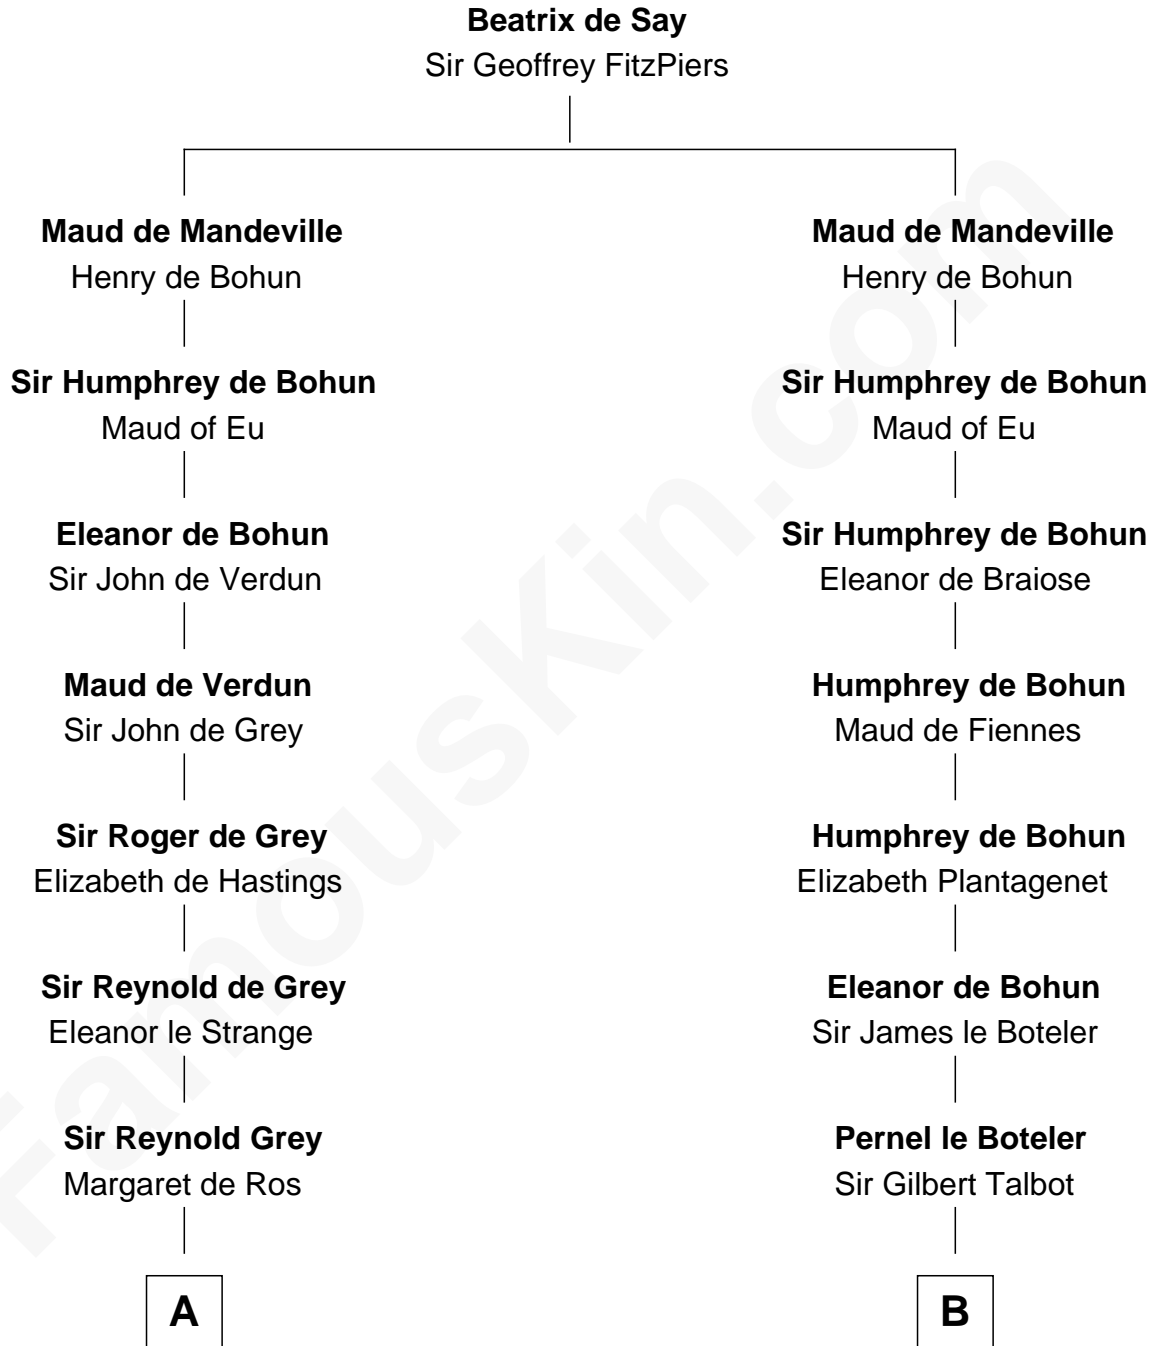

# FamousKin.com Relationship Chart of

**Nicholas Gilman**

*Signer of the U.S. Constitution*

20th cousin of

**John Carroll**

*Founder of Georgetown University*

**C**

**Rev. Nathaniel Rogers**

Sarah Purkiss

**Elizabeth Rogers**

Rev. John Taylor

**Ann Taylor**

Nicholas Gilman

**Nicholas Gilman**

*Signer of the U.S. Constitution*

**D**

**Elizabeth Sewall**

William Digges

**Anne Digges**

Henry Darnall

**Eleanor Darnall**

Daniel Carroll

**John Carroll**

*Founder, Georgetown University*