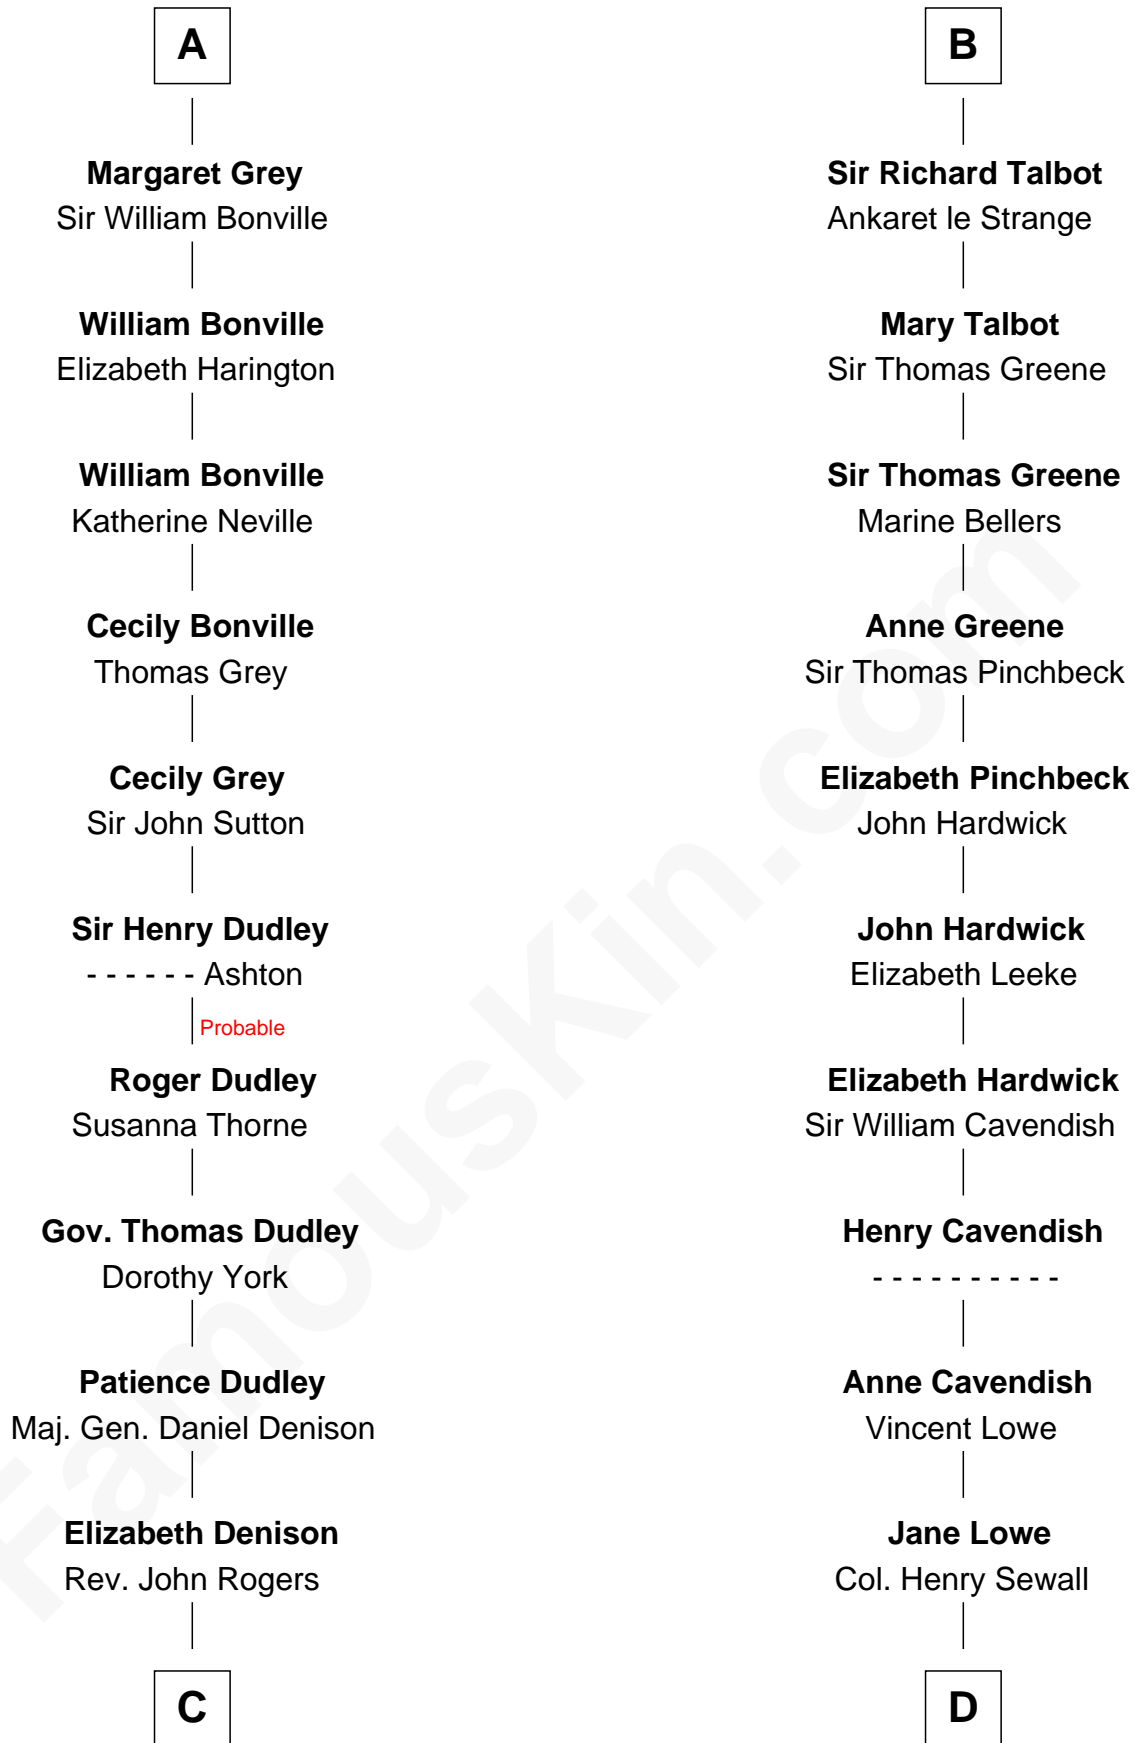

# FamousKin.com Relationship Chart of

**Nicholas Gilman**

*Signer of the U.S. Constitution*

20th cousin of

**John Carroll**

*Founder of Georgetown University*

**C**

**Rev. Nathaniel Rogers**

Sarah Purkiss

**Elizabeth Rogers**

Rev. John Taylor

**Ann Taylor**

Nicholas Gilman

**Nicholas Gilman**

*Signer of the U.S. Constitution*

**D**

**Elizabeth Sewall**

William Digges

**Anne Digges**

Henry Darnall

**Eleanor Darnall**

Daniel Carroll

**John Carroll**

*Founder, Georgetown University*