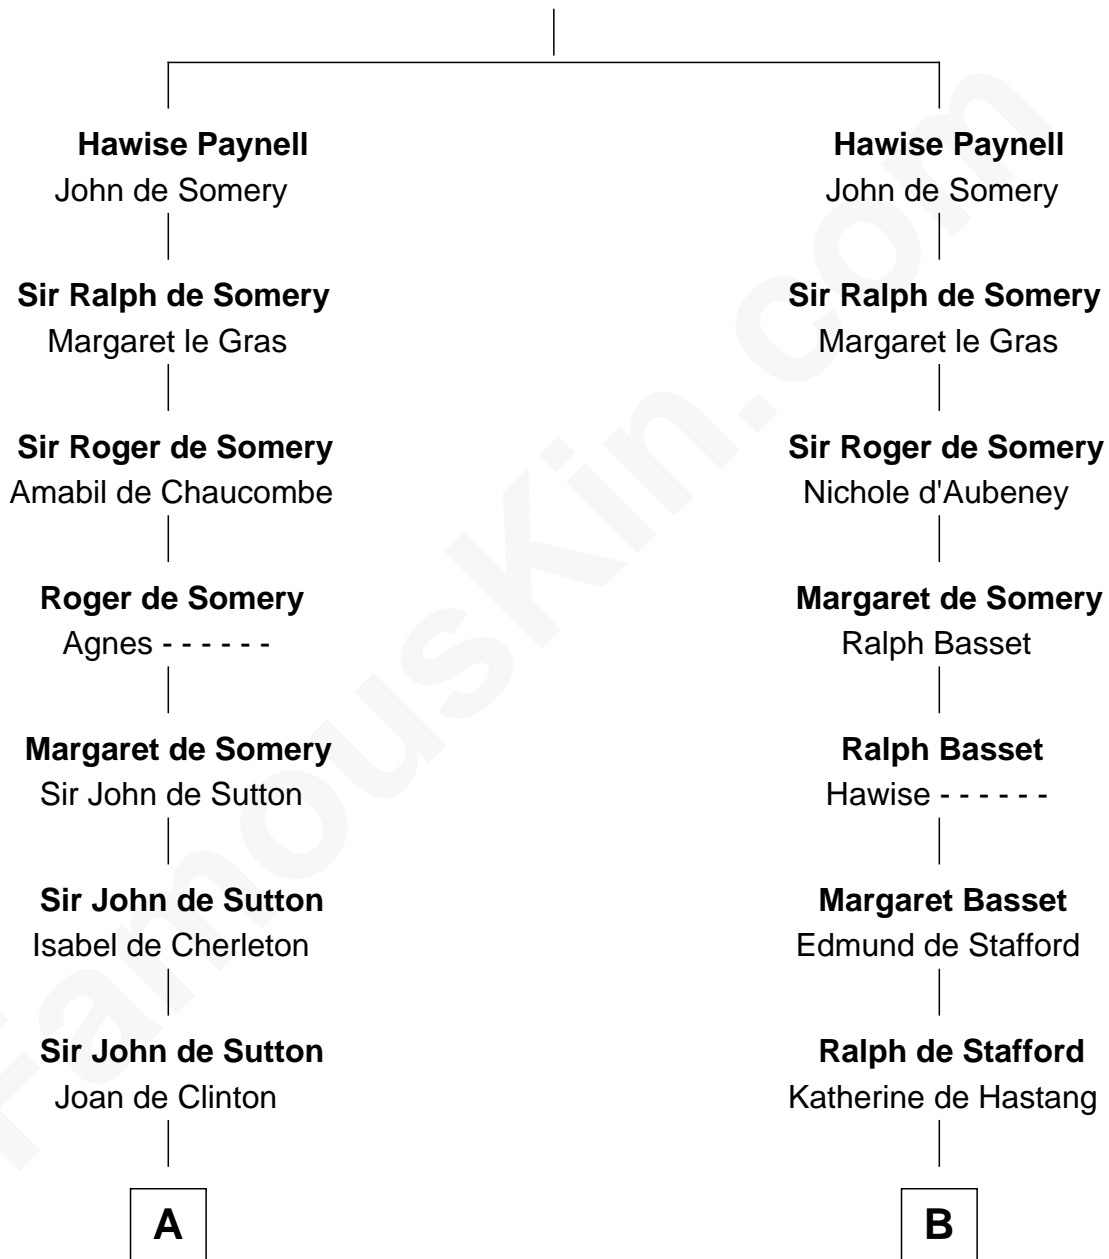

FamousKin.com Relationship Chart of

Nicholas Gilman

Signer of the U.S. Constitution

21st cousin of

John Carroll

Founder of Georgetown University

Ralph Paynell

C

Elizabeth Denison

Rev. John Rogers

Rev. Nathaniel Rogers

Sarah Purkiss

Elizabeth Rogers

Rev. John Taylor

Ann Taylor

Nicholas Gilman