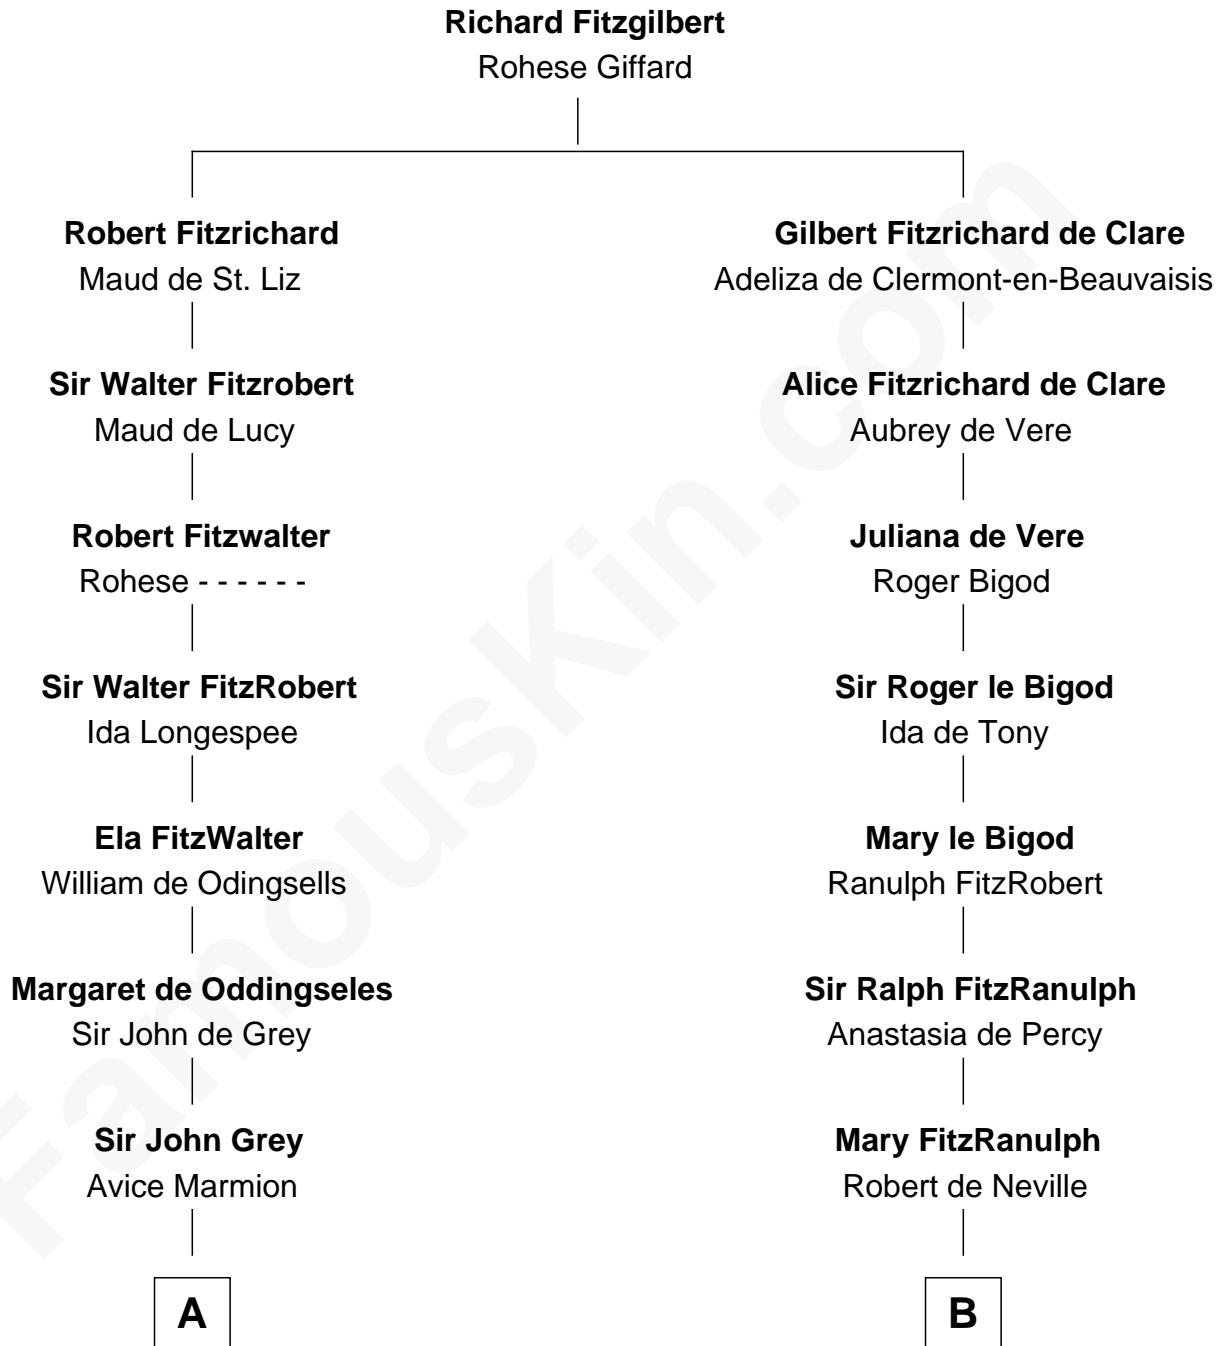

# FamousKin.com Relationship Chart of

**Nicholas Gilman**

*Signer of the U.S. Constitution*

21st cousin of

**John Carroll**

*Founder of Georgetown University*

**C**

**Elizabeth Denison**

Rev. John Rogers

**Rev. Nathaniel Rogers**

Sarah Purkiss

**Elizabeth Rogers**

Rev. John Taylor

**Ann Taylor**

Nicholas Gilman

**Nicholas Gilman**

*Signer of the U.S. Constitution*

**D**

**Edward Digges**

Elizabeth Page

**William Digges**

Elizabeth Sewall

**Anne Digges**

Henry Darnall