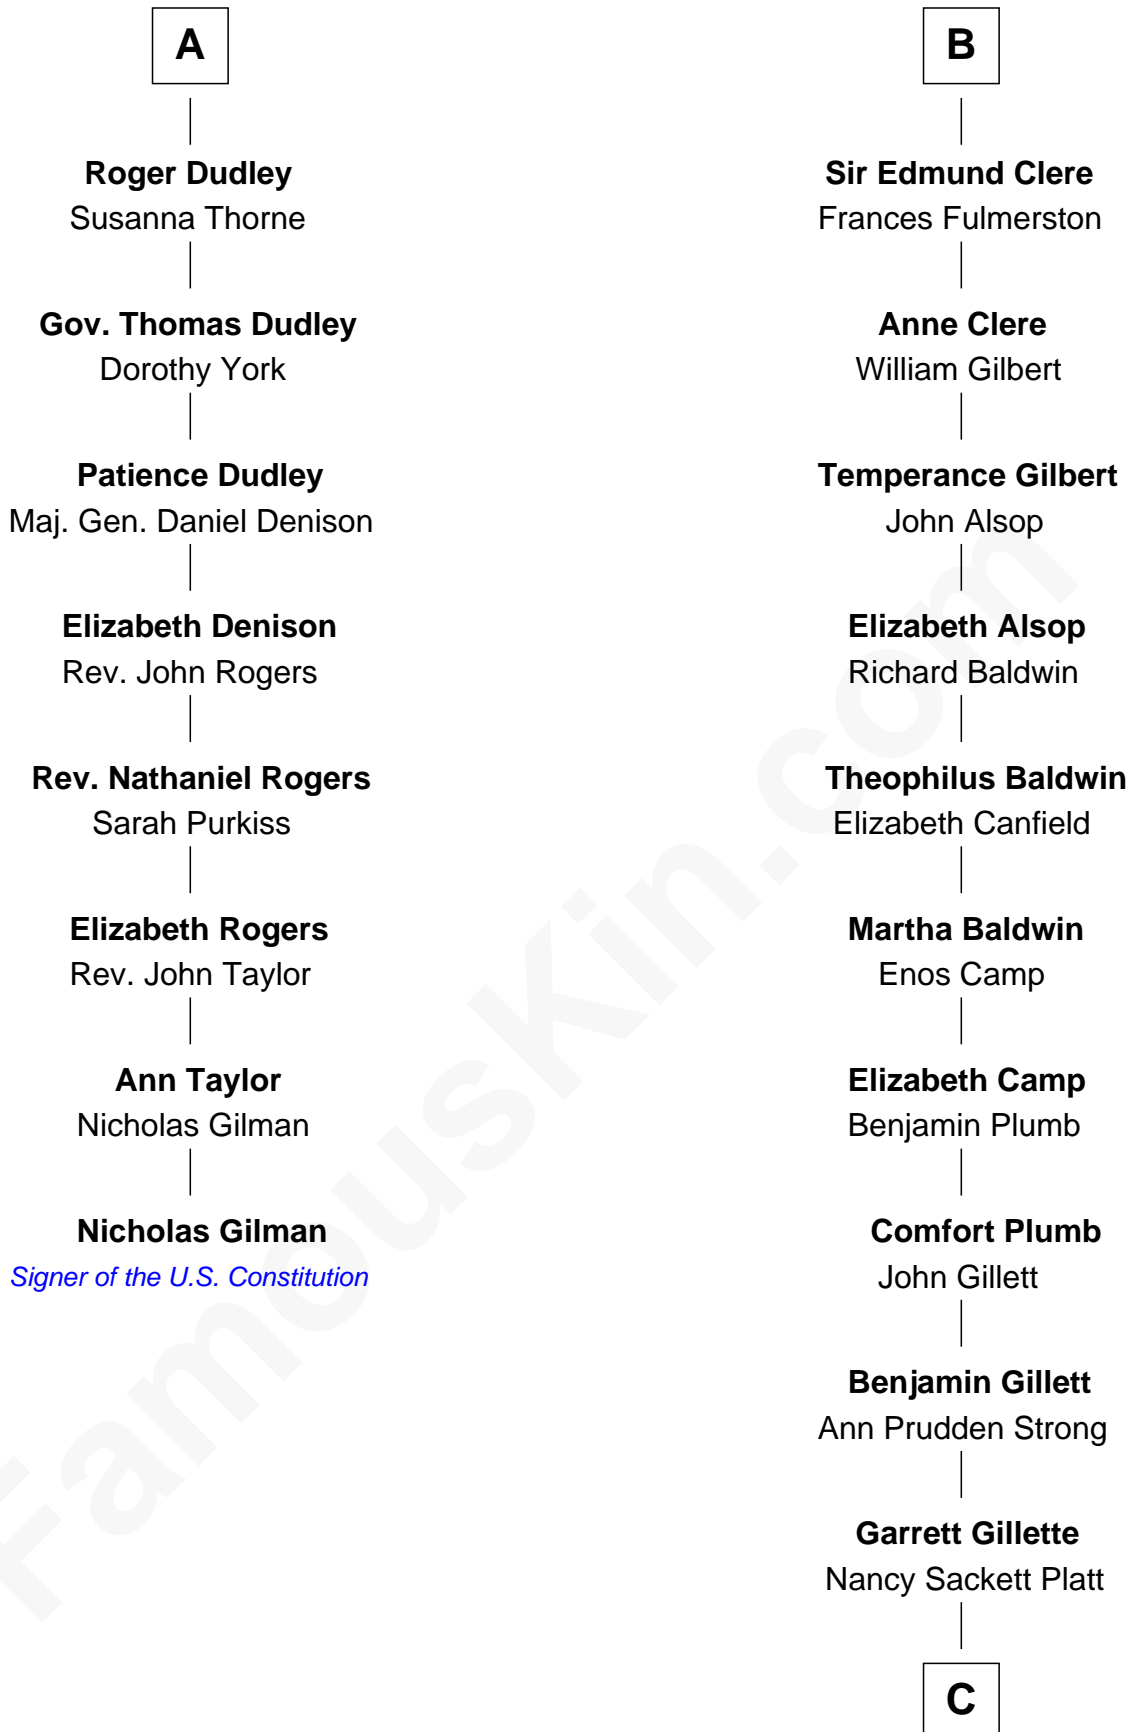

FamousKin.com Relationship Chart of

Nicholas Gilman

Signer of the U.S. Constitution

14th cousin 7 times removed of

Treat Williams

TV & Movie Actor

Richard Fitzalan
Eleanor Plantagenet

C

Rufus M. Gillette

Abigail Payne

Mary Abigail Gillette

George Willey Andrew

Treat Payne Andrew

Eleanor Barnum

Marian Andrew

Richard Norman Williams