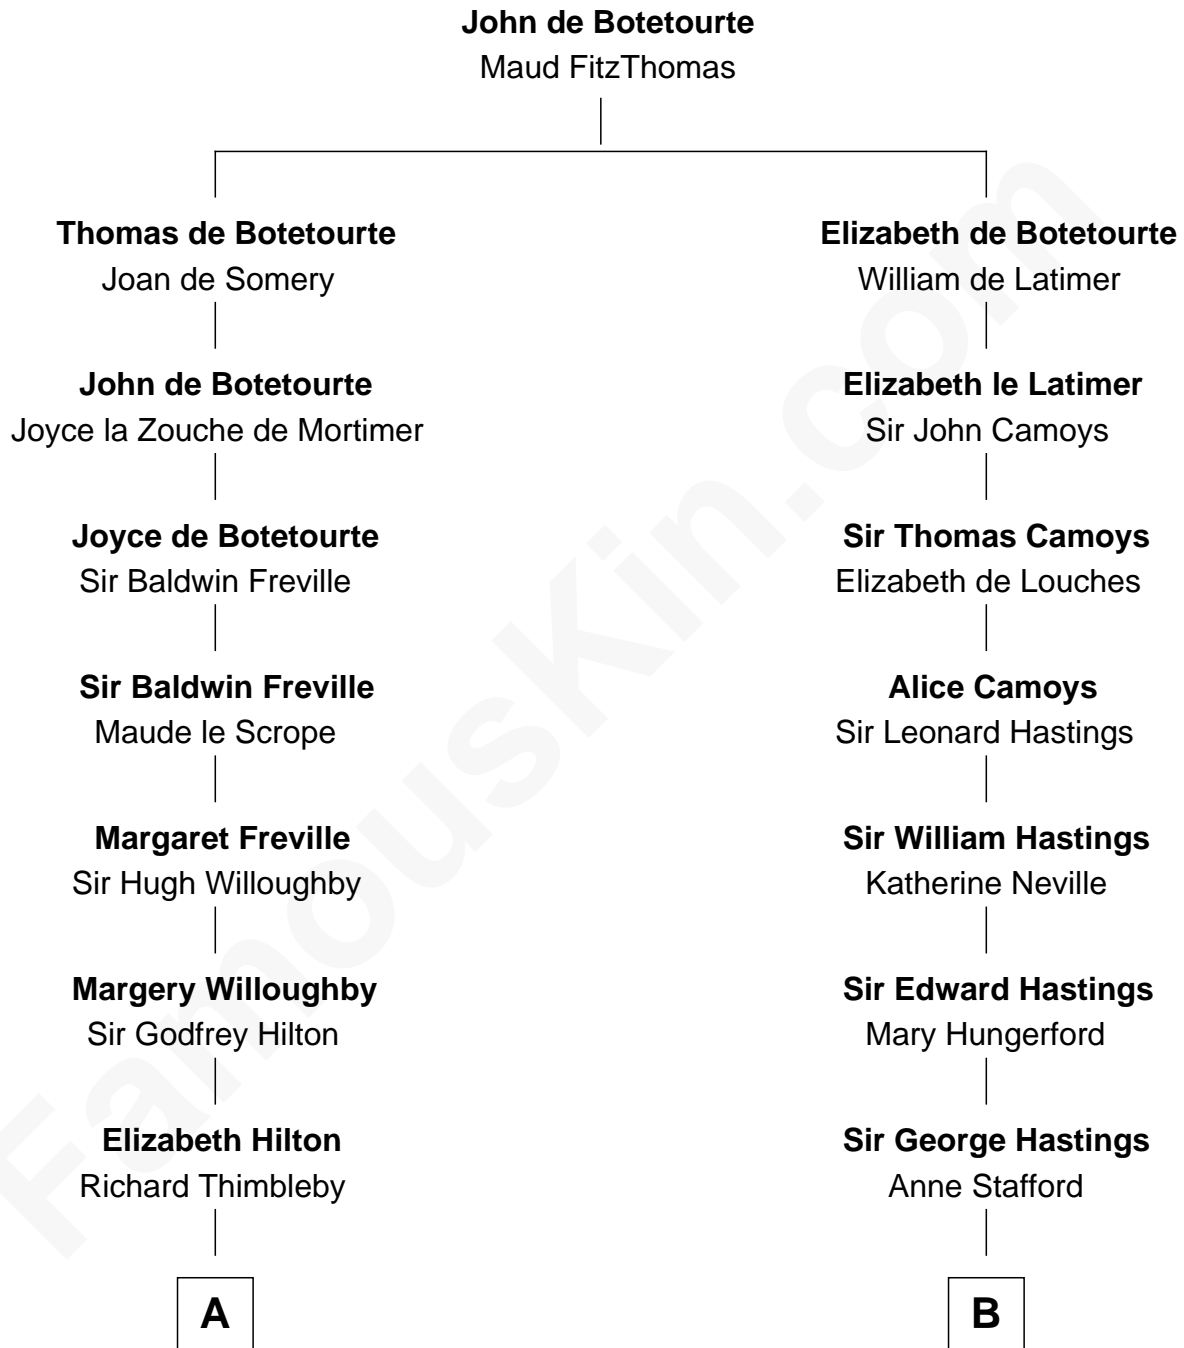

FamousKin.com

Relationship Chart of

Nicholas Gilman

Signer of the U.S. Constitution

16th cousin 2 times removed of

E. M. Forster
English Novelist

C

Edward Morgan Llewellyn Forster

Alice Clara Whichelo

E. M. Forster

English Novelist

FamousKin.com