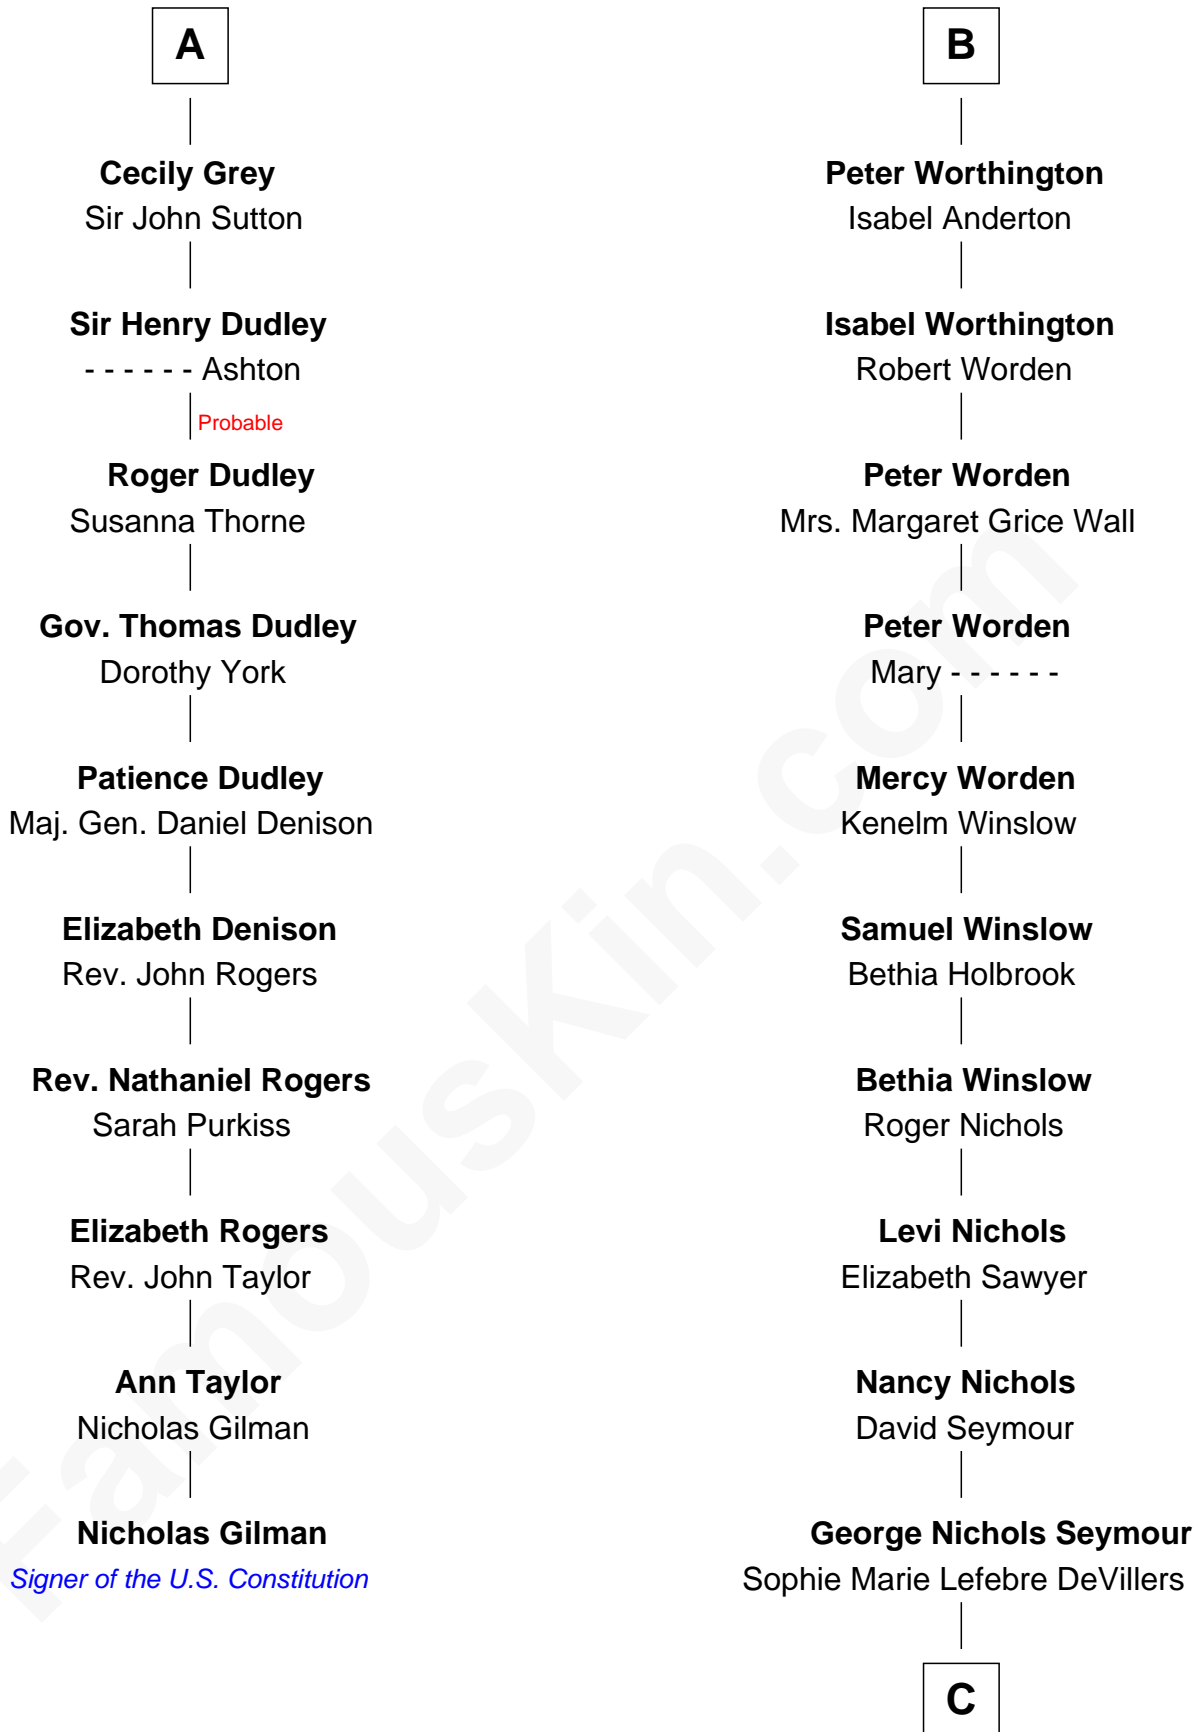

FamousKin.com Relationship Chart of

Nicholas Gilman

Signer of the U.S. Constitution

16th cousin 5 times removed of

Bridget Fonda

Movie Actress

C

George DeVillers Seymour