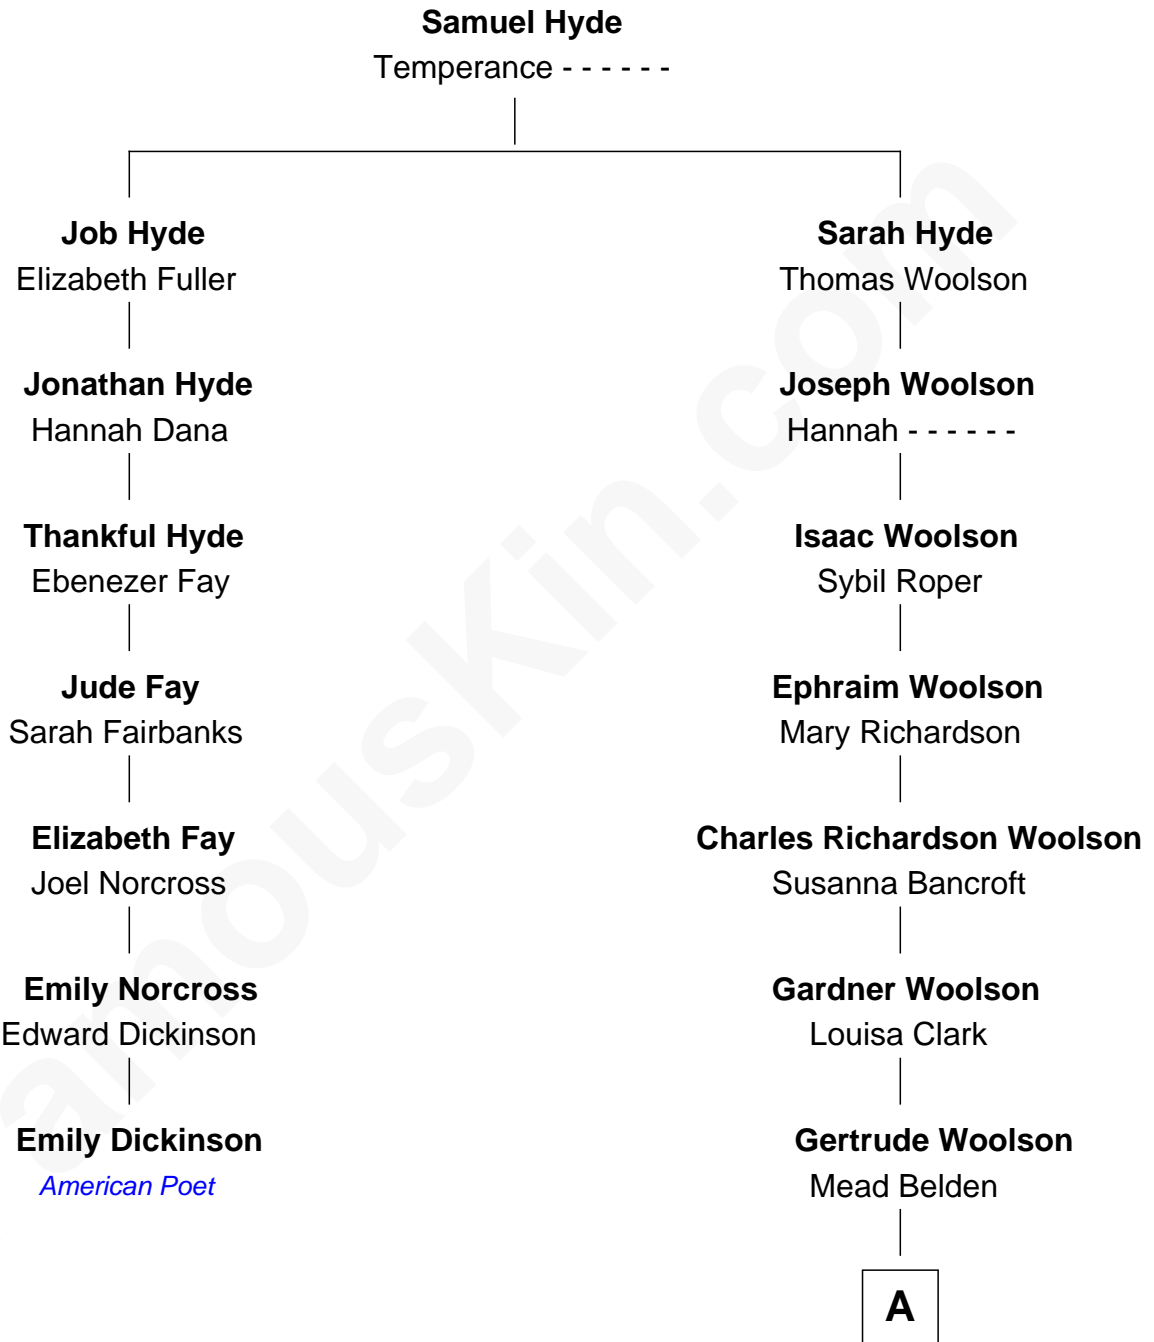

FamousKin.com Relationship Chart of

Emily Dickinson

American Poet

6th cousin 4 times removed of

Howard Dean

79th Governor of Vermont

A

Olive Gertrude Belden

Henry Wigglesworth

Sylvia Wigglesworth

James William Maitland

Andrea Belden Maitland

Howard Brush Dean

Howard Dean

79th Governor of Vermont