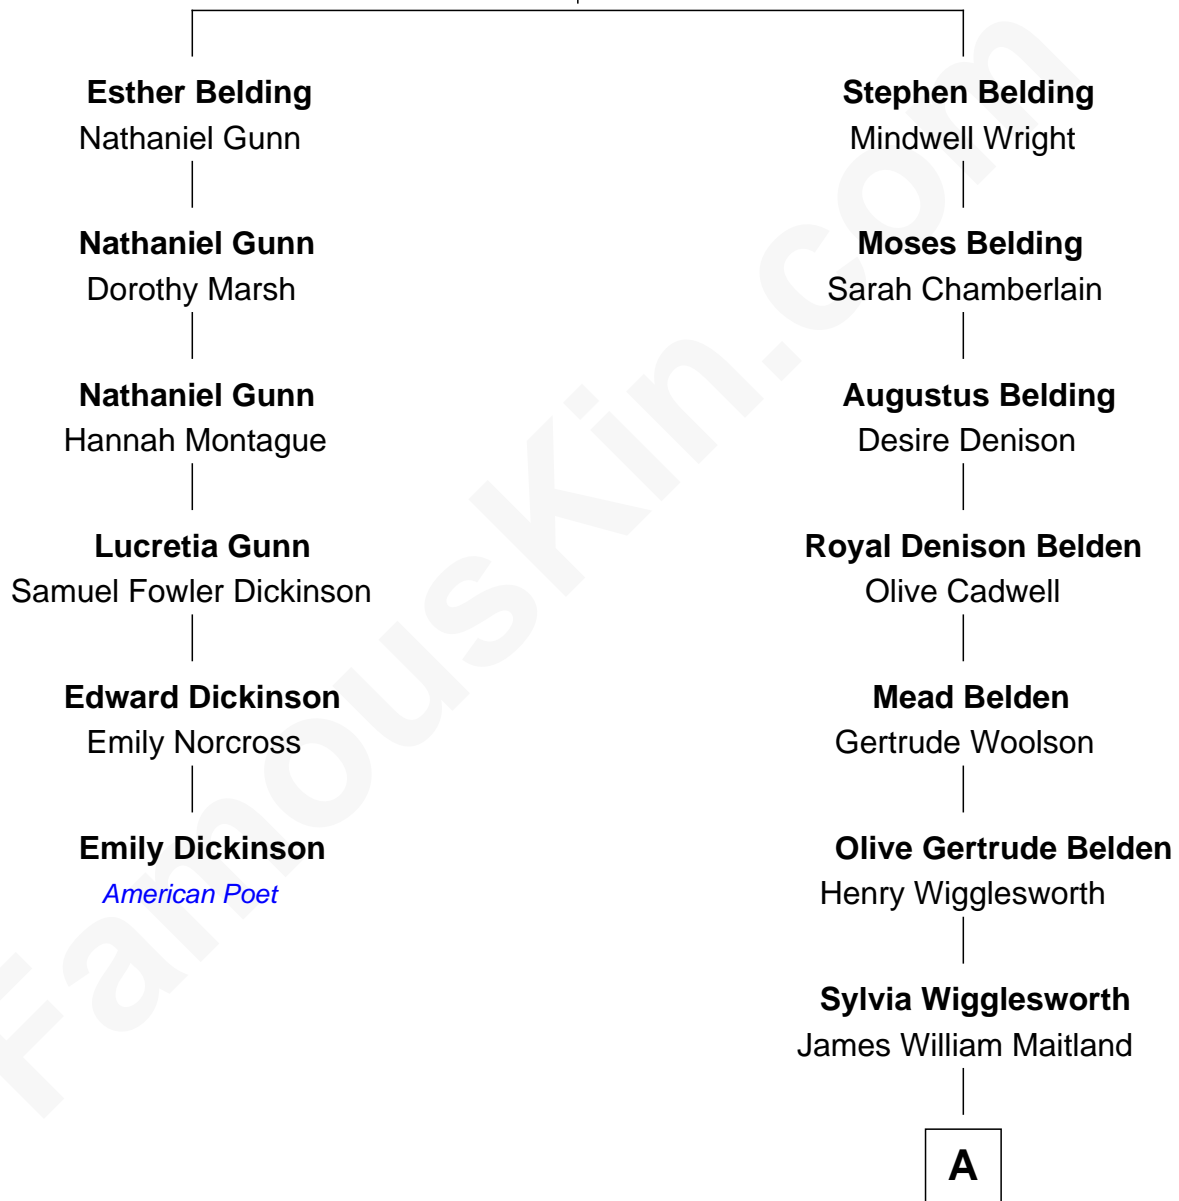

# FamousKin.com Relationship Chart of

**Emily Dickinson**

*American Poet*

5th cousin 3 times removed of

**Howard Dean**

*79th Governor of Vermont*

**Stephen Belden**

Mary Wells

A

Andrea Belden Maitland

Howard Brush Dean

Howard Dean

*79th Governor of Vermont*

FamousKin.com