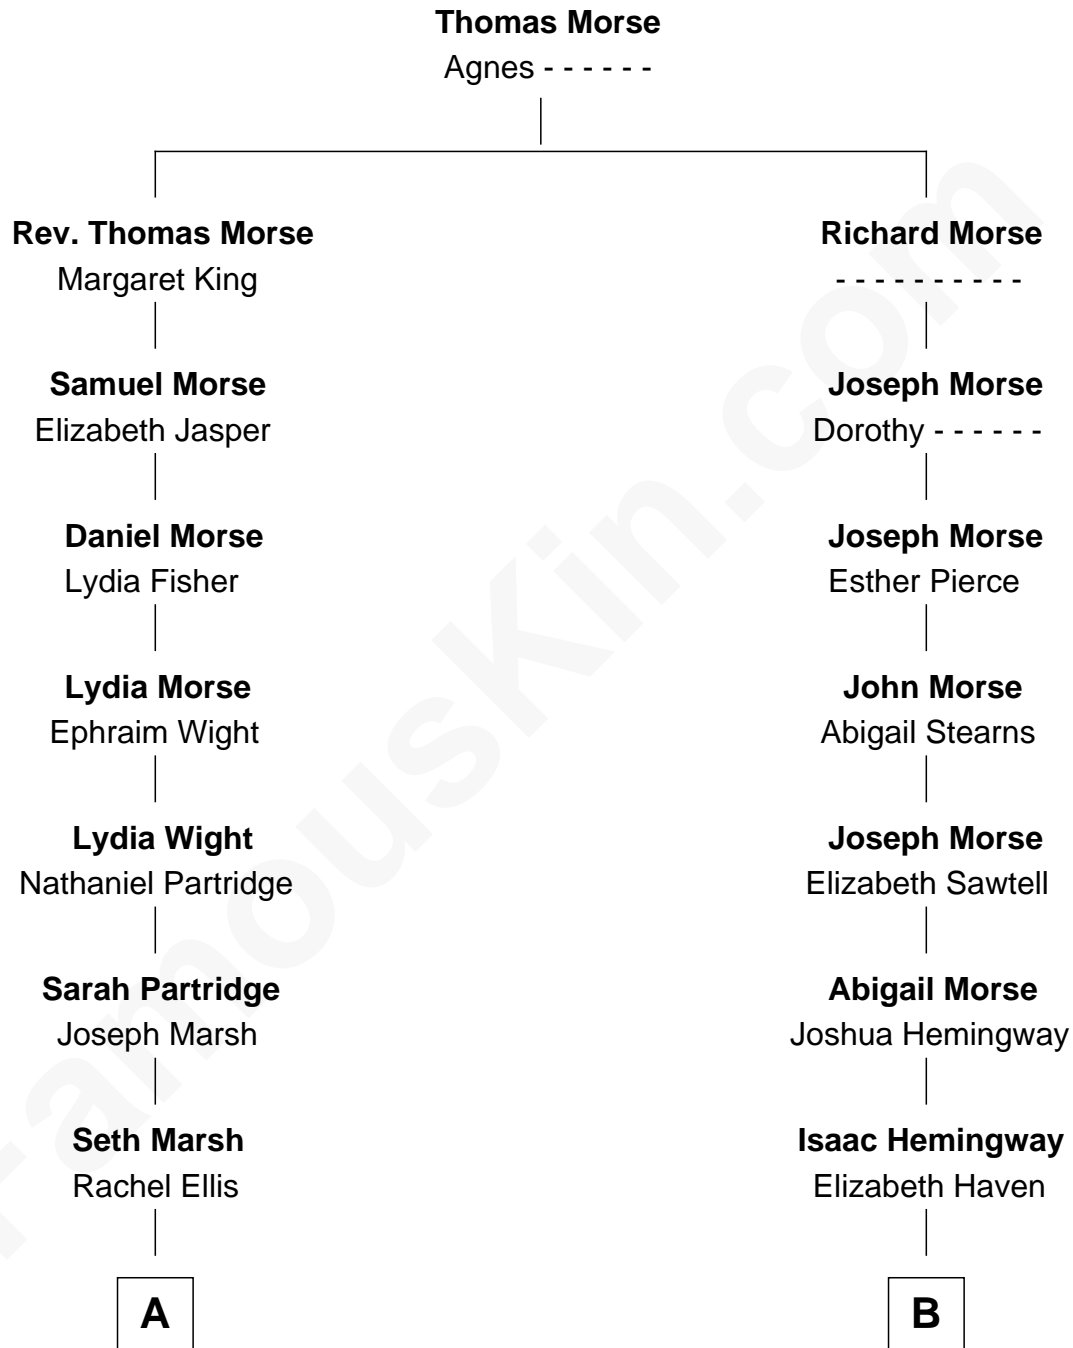

# FamousKin.com Relationship Chart of

**Emily Dickinson**

*American Poet*

10th cousin 2 times removed of

**Richard Nixon**

*37th U.S. President*

**A**

**Sarah Marsh**  
William Norcross

**Joel Norcross**  
Elizabeth Fay

**Emily Norcross**  
Edward Dickinson

**Emily Dickinson**  
*American Poet*

**B**

**James Hemingway**  
Elizabeth Armstrong

**James Hemingway**  
Hope Malmsbury

**Jane M. Hemingway**  
Oliver Burdg

**Almira Park Burdg**  
Franklin Milhous

**Hannah Milhous**  
Francis Anthony Nixon

**Richard Nixon**  
*37th U.S. President*