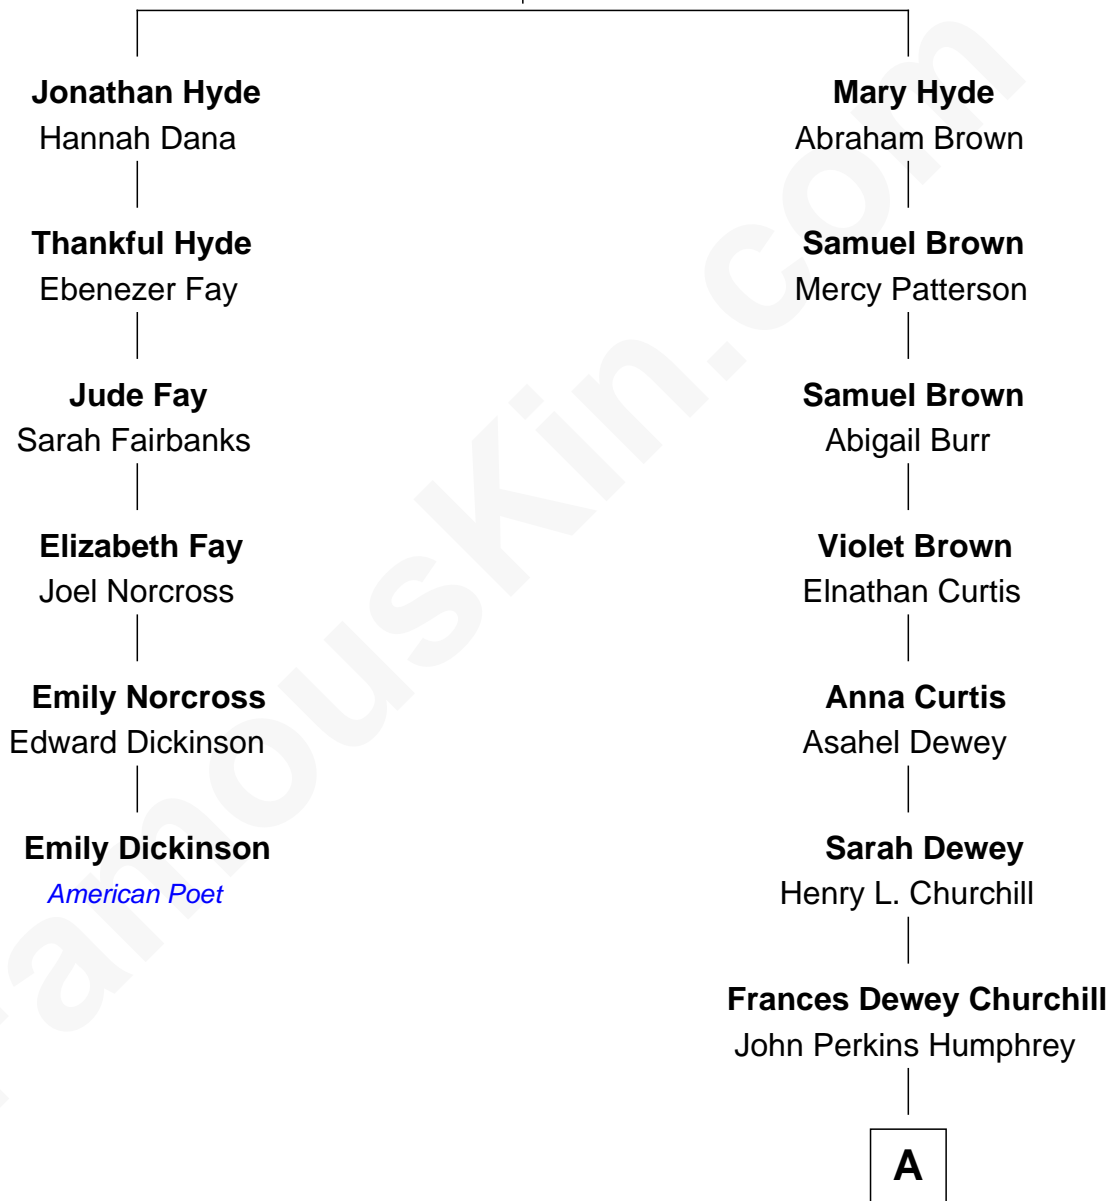

FamousKin.com Relationship Chart of

Emily Dickinson

American Poet

5th cousin 3 times removed of

Humphrey Bogart

Movie Actor

Job Hyde
Elizabeth Fuller

A

—
Maud Humphrey

Dr. Belmont Deforest Bogart

—
Humphrey Bogart

Movie Actor

FamousKin.com